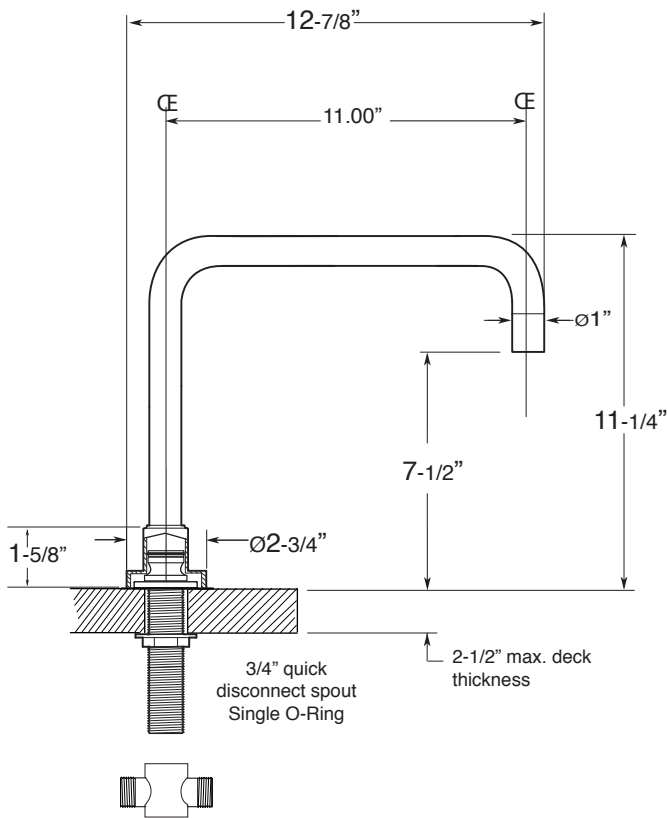

FEATURES:

- All brass construction.
- Cross style handle with inside screw attachment.
- 3/4" valve bodies with 20 PT. 1/4-turn ceramic disc cartridge.
- Available in all finishes. Warranty varies according to finish.
- Certified to meet or exceed the following codes and standards:
ASME A112.18.1/CSAB 125.1-2012

Series 4400

**Roman Tub Set
Carina X Handle**

1.443077
(1.443077T - Trim Only)

NOTE: Spout and valves install through 1-1/4" diameter holes.
Plumber to provide 3/4" supply lines to valves