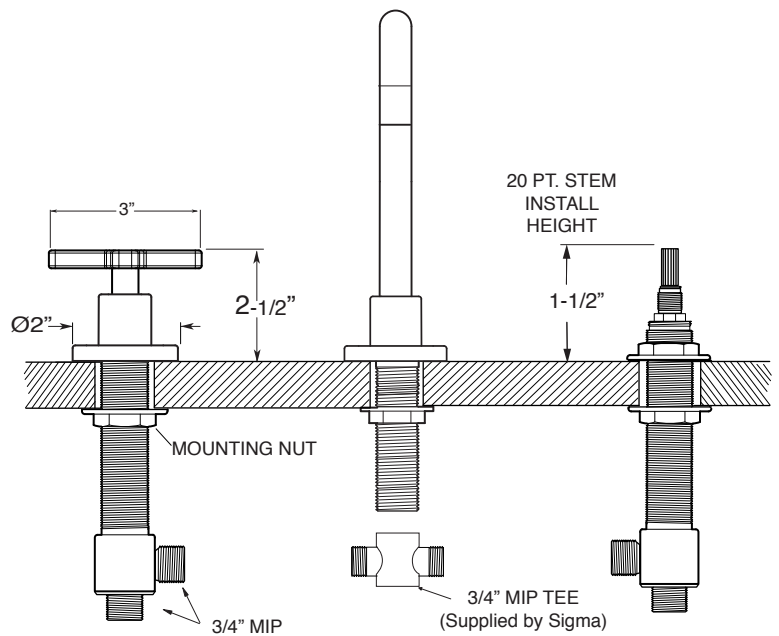

FEATURES:

- All brass construction.
- Cross style handle with inside screw attachment.
- 3/4" valve bodies with 20 PT. 1/4-turn ceramic disc cartridge.
- Available in all finishes. Warranty varies according to finish.
- Certified to meet or exceed the following codes and standards:
ASME A112.18.1/CSAB 125.1-2012

Series 4400

**Roman Tub Set
Carina X Handle**

1.443077
(1.443077T - Trim Only)

NOTE: Spout and valves install through 1-1/4" diameter holes.
Plumber to provide 3/4" supply lines to valves