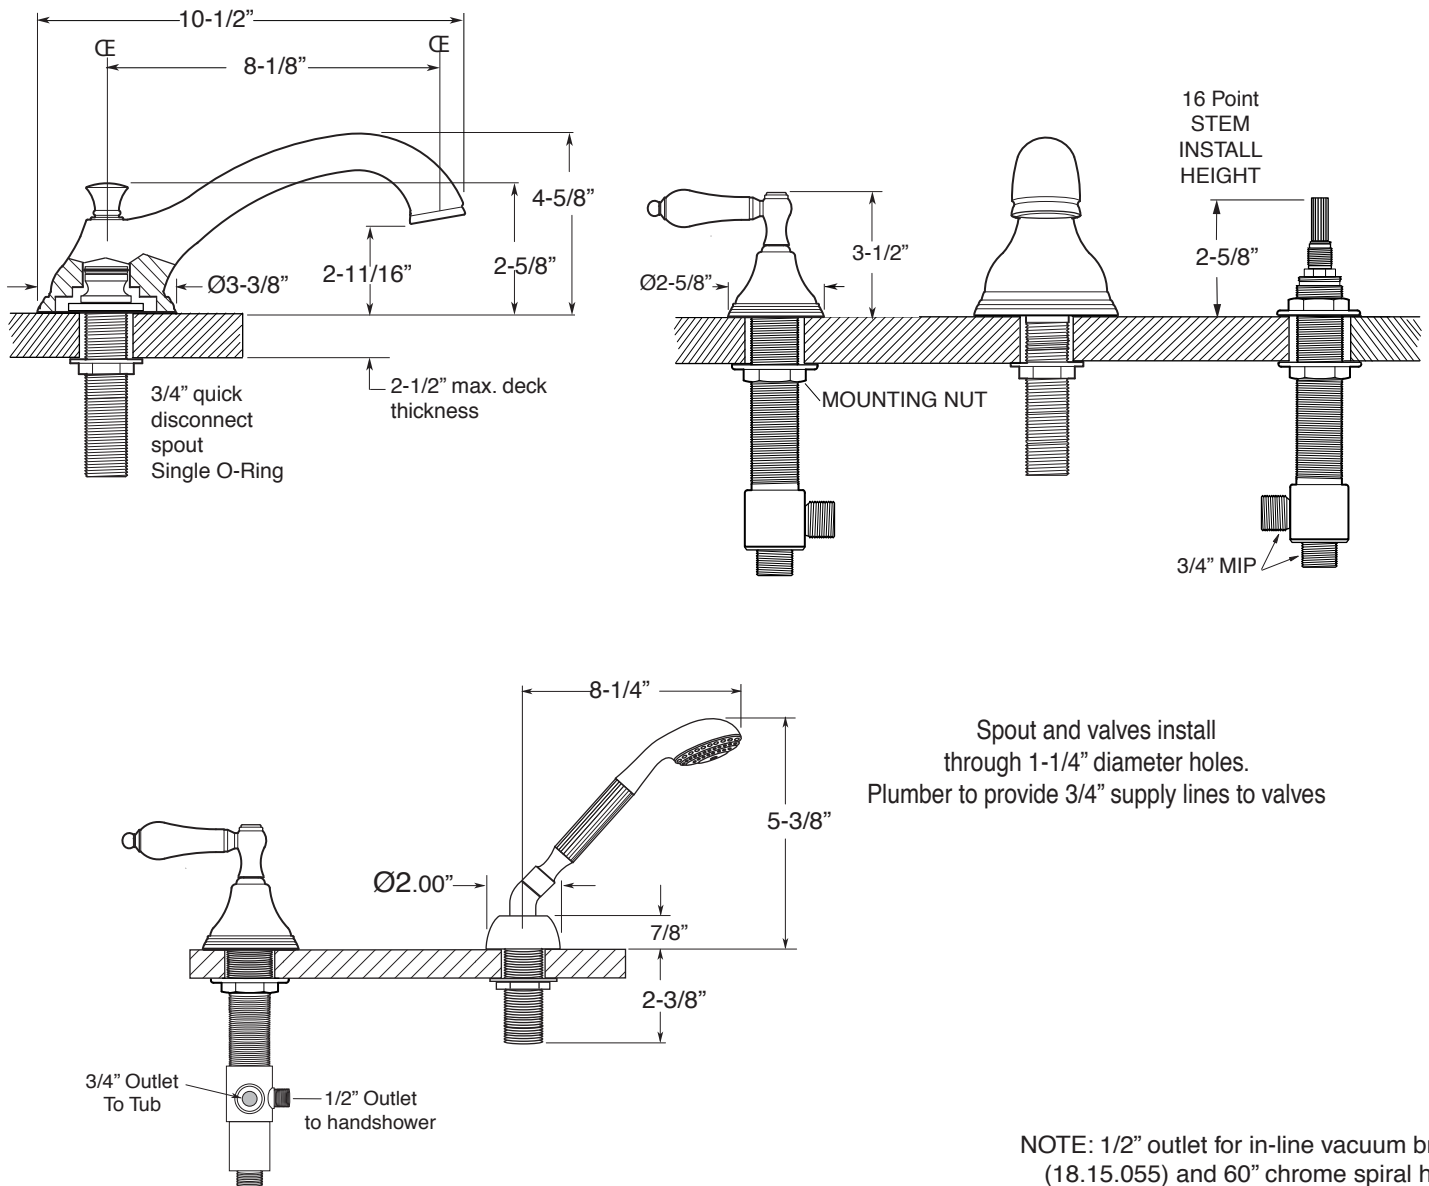

**FEATURES:**

- All brass construction.
- Porcelain lever style handles and brass escutcheon with setscrew attachment.
- 3/4" valve bodies with 1/4-turn ceramic disc cartridge.
- Available in all finishes. Warranty varies according to finish.
- Certified to meet or exceed the following codes and standards:  
ASME A112.18.1/CSAB 125.1-2012

**Series 400**

**Roman Tub Set with  
Deckmount Handshower and  
Diverter  
New Hampton Handle**

1.404393  
(1.404393T - Trim Only)

Spout and valves install through 1-1/4" diameter holes.  
Plumber to provide 3/4" supply lines to valves

**NOTE:** 1/2" outlet for in-line vacuum breaker (18.15.055) and 60" chrome spiral hose (18.10.016) - INCLUDED

Note: Measurements are subject to change or cancellation. No responsibility is assumed for use of superseded or voided pages.