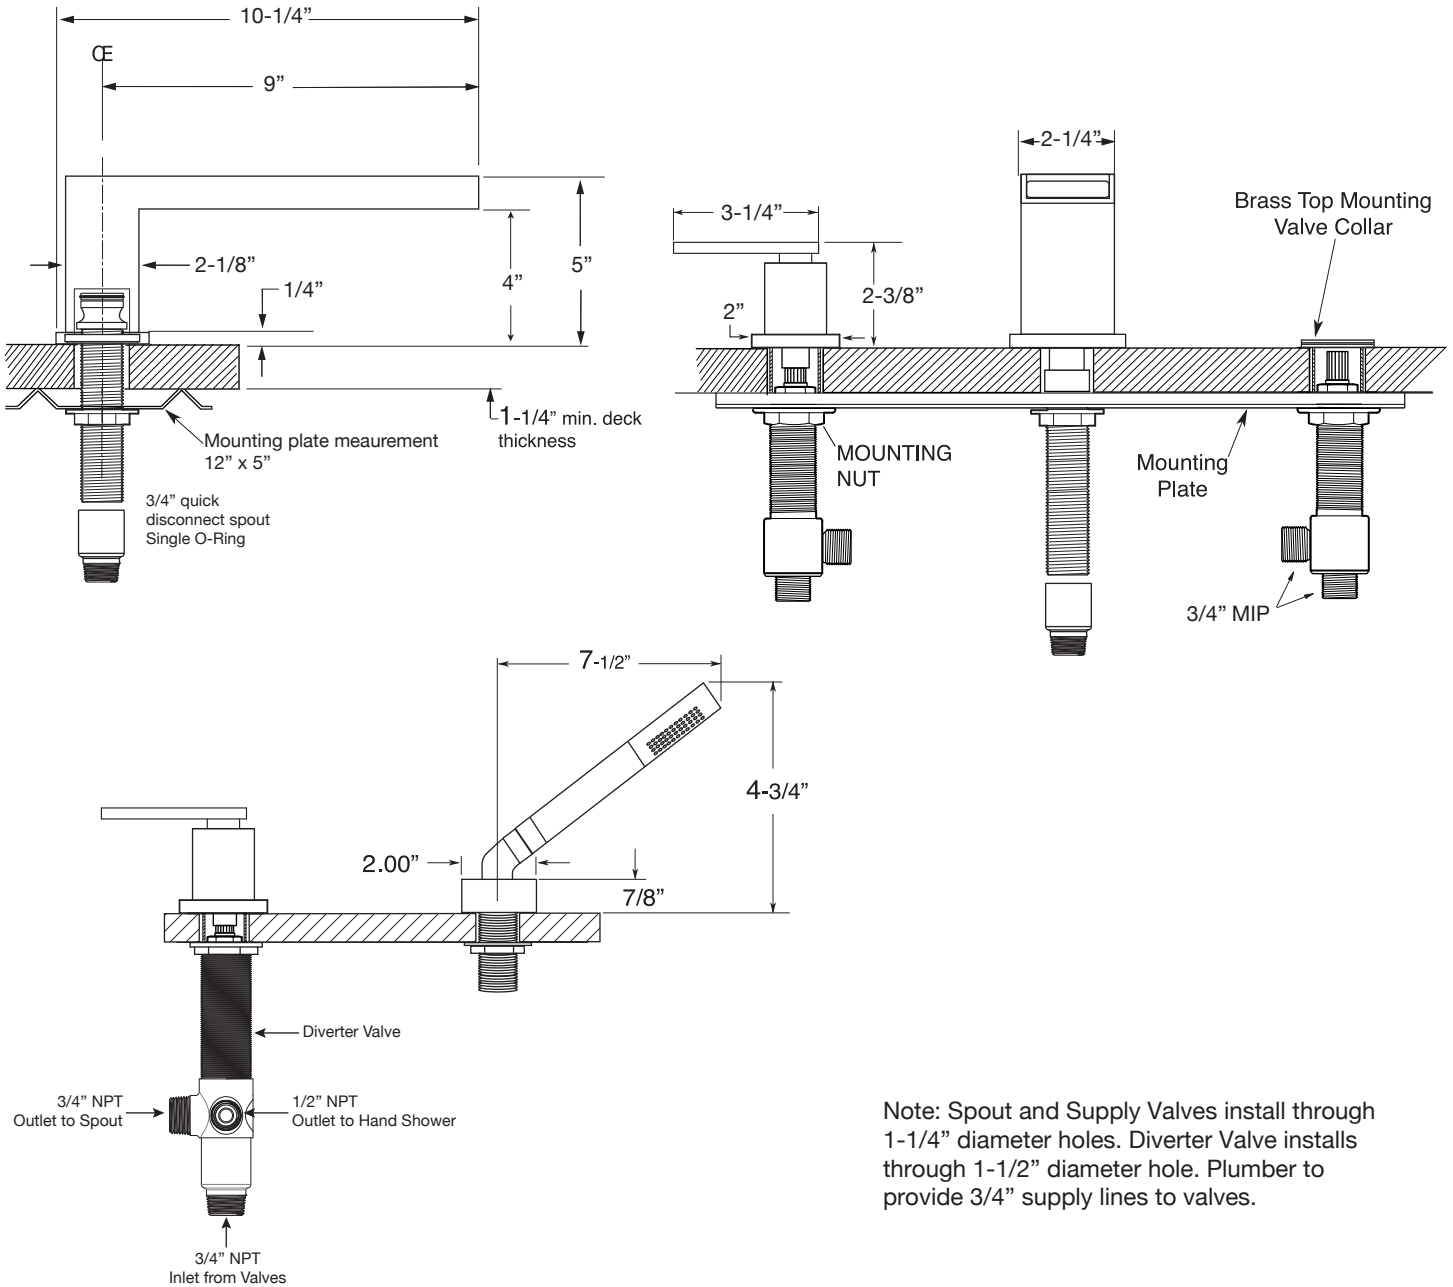

FEATURES:

- All brass construction.
- Square escutcheon with lever style handle.
- Valves and spout are factory installed on mounting plate.
- 3/4" valve bodies with 1/4-turn ceramic disc cartridge.
- Available in all finishes. Warranty varies according to finish
- Certified to meet or exceed the following codes and standards:
ASME A112.18.1/CSAB 125.1-2012

**Roman Tub Set with
Deckmount Handshower
Jaxx Handle**

1.333393
(1.333393T - Trim Only)

Note: Spout and Supply Valves install through 1-1/4" diameter holes. Diverter Valve installs through 1-1/2" diameter hole. Plumber to provide 3/4" supply lines to valves.

Note: Measurements are subject to change or cancellation. No responsibility is assumed for use of superseded or voided pages.