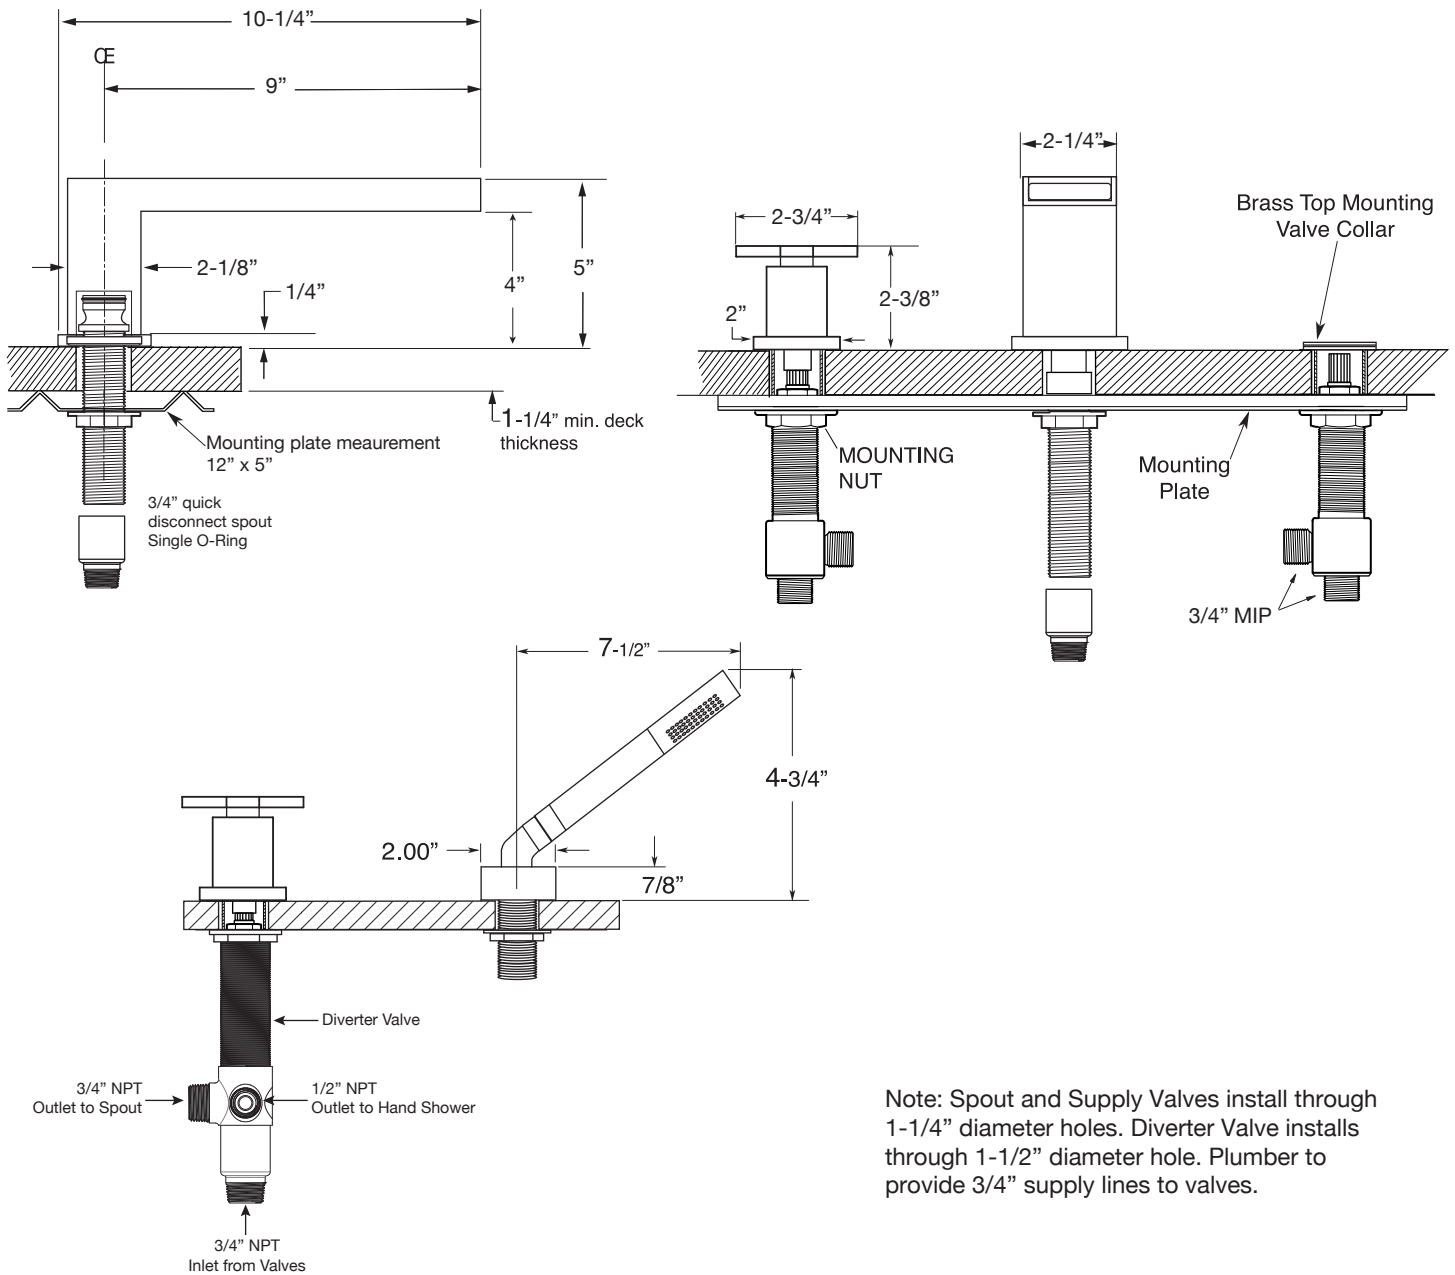

FEATURES:

- All brass construction.
- Square escutcheon with cross style handle.
- Valves and spout are factory installed on mounting plate.
- 3/4" valve bodies with 1/4-turn ceramic disc cartridge.
- Available in all finishes. Warranty varies according to finish
- Certified to meet or exceed the following codes and standards:
ASME A112.18.1/CSAB 125.1-2012

**Roman Tub Set with
Deckmount Handshower
Mixx Handle**

1.333293
(1.333293T - Trim Only)

Note: Spout and Supply Valves install through 1-1/4" diameter holes. Diverter Valve installs through 1-1/2" diameter hole. Plumber to provide 3/4" supply lines to valves.

Note: Measurements are subject to change or cancellation. No responsibility is assumed for use of superseded or voided pages.