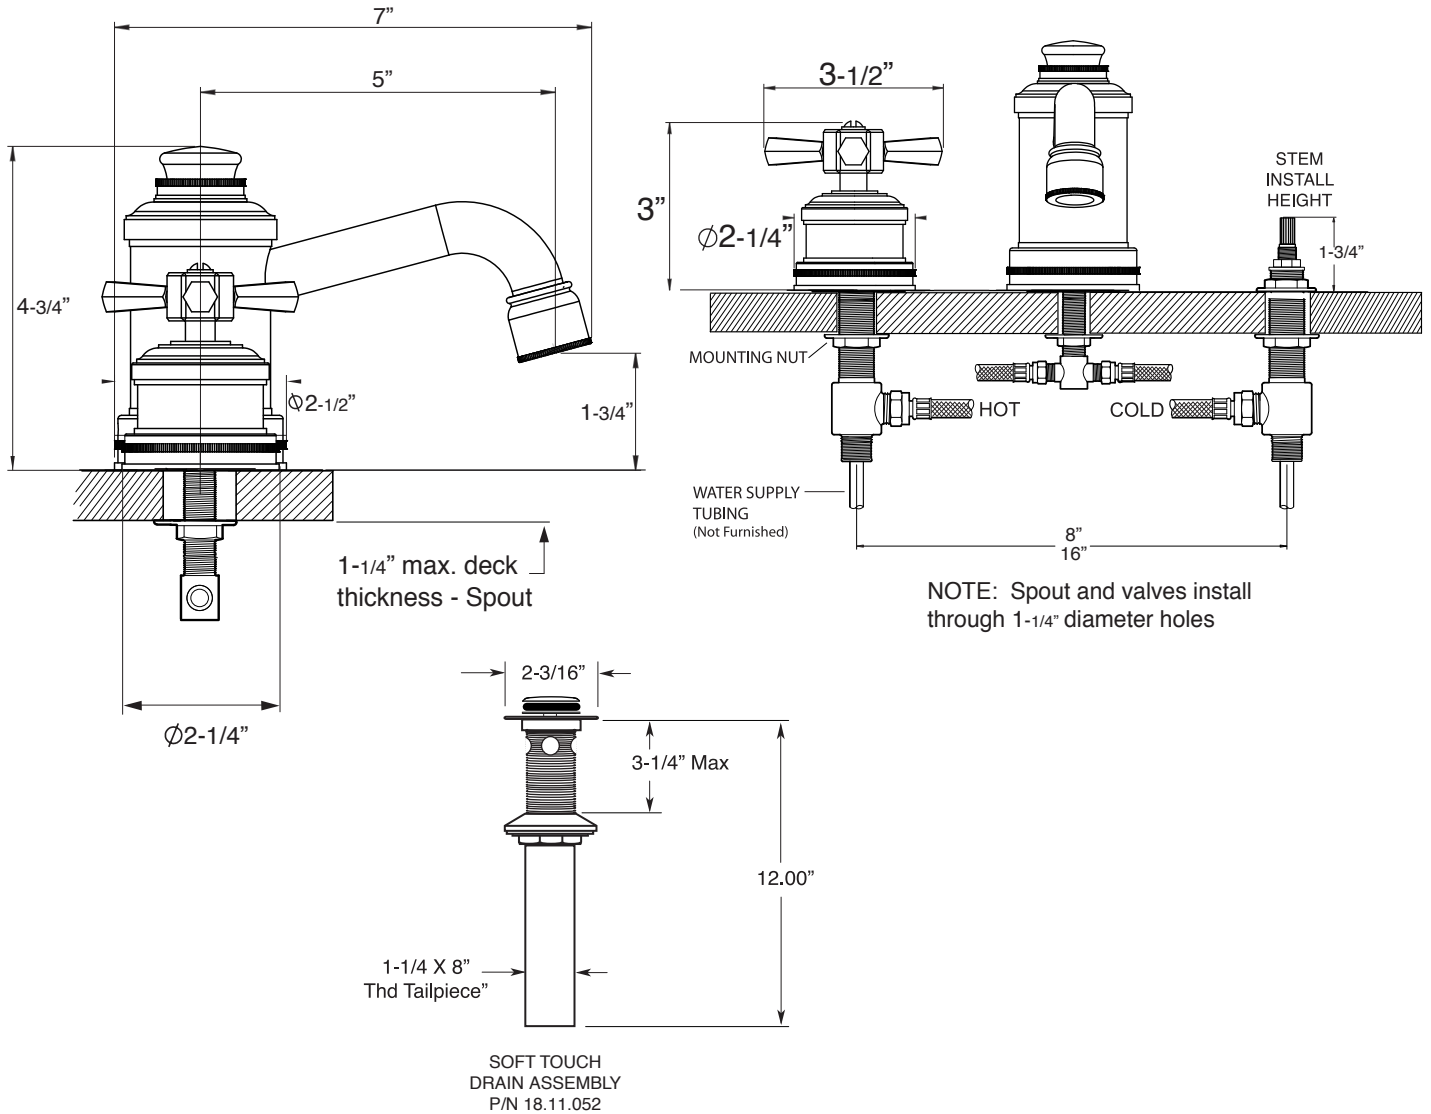

FEATURES:

- All brass construction. Flexible hoses designed to be installed on 8" to 16" centers. Includes soft touch style drain assembly.
- Cross style handles with top screw attachment.
- 20pt. 1/4-turn ceramic disc valve cartridge.
- Available in all finishes. Warranty varies according to finish selection.
- Standard aerator is limited to 1.2 gpm.
- Certified to meet or exceed the following codes and standards:
ASME A112.18.1/CSAB 125.1-2012

Series 2800

**Widespread Lavatory Set
Regent X Handle**

1.285408

Note: Measurements are subject to change or cancellation. No responsibility is assumed for use of superseded or voided pages.