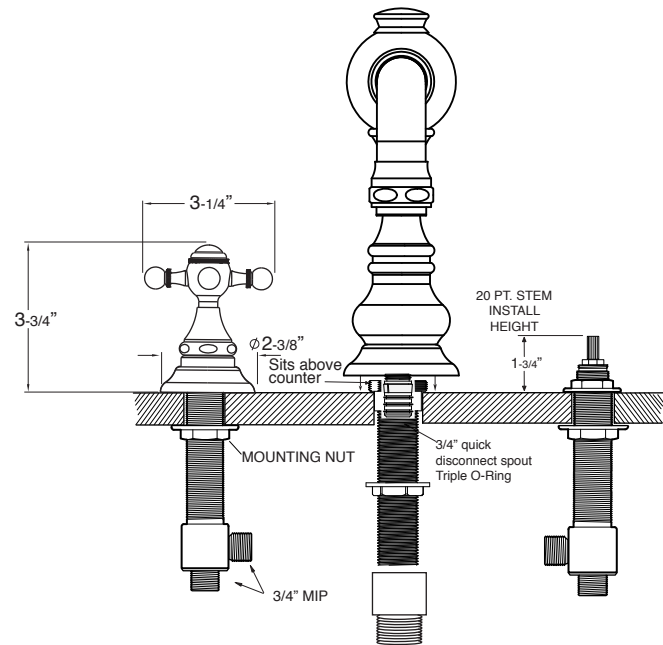

FEATURES:

- All brass construction.
- Cross handle style with inside clip attachment.
- 3/4" valve bodies with 20 pt. 1/4-turn ceramic disc cartridge.
- Available in all finishes. Warranty varies according to finish.
- Certified to meet or exceed the following codes and standards:
ASME A112.18.1/CSA B125.1-2012

Series 2700

**Roman Tub Set with
Deckmount Handshower and
Diverter
Tremont X Handle**

1.276293
(1.276293T - Trim Only)

Spout and valves install through 1-1/4" diameter holes.
Diverter valve installs through 1-1/2" diameter holes.
Plumber to provide 3/4" supply lines to valves

NOTE: 1/2" outlet for in-line double check valve (18.15.055), and 60" chrome spiral hose (18.10.016) - INCLUDED

Note: Measurements are subject to change or cancellation. No responsibility is assumed for use of superseded or voided pages.