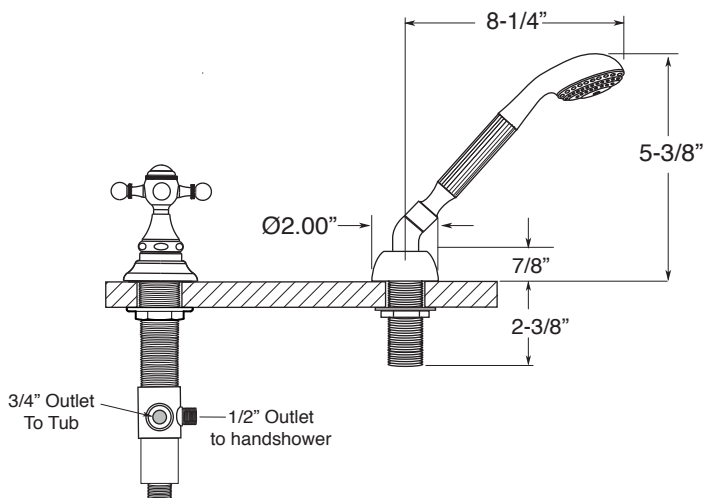

FEATURES:

- All brass construction.
- Cross handle style with inside clip attachment.
- 3/4" valve bodies with 20 pt. 1/4-turn ceramic disc cartridge.
- Available in all finishes. Warranty varies according to finish.
- Certified to meet or exceed the following codes and standards:
ASME A112.18.1/CSA B125.1-2012

Series 2700

**Roman Tub Set with
Deckmount Handshower and
Diverter
Tremont X Handle**

1.276293
(1.276293T - Trim Only)

Spout and valves install through 1-1/4" diameter holes.
Diverter valve installs through 1-1/2" diameter holes.
Plumber to provide 3/4" supply lines to valves

NOTE: 1/2" outlet for in-line double check valve (18.15.055), and 60" chrome spiral hose (18.10.016) - INCLUDED

Note: Measurements are subject to change or cancellation. No responsibility is assumed for use of superseded or voided pages.