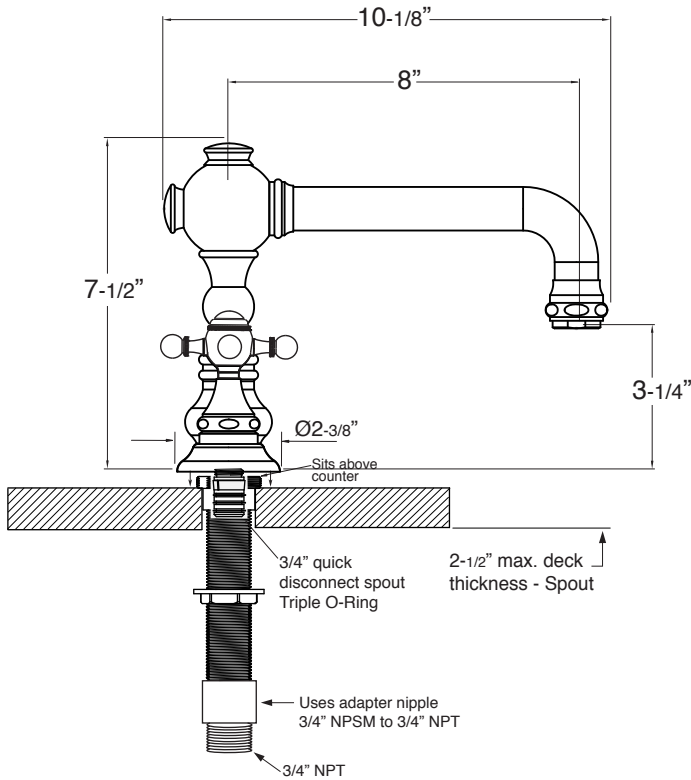

FEATURES:

- All brass construction.
- Cross handle style with inside clip attachment.
- 3/4" valve bodies with 20 pt. 1/4-turn ceramic disc cartridge.
- Available in all finishes. Warranty varies according to finish.
- Certified to meet or exceed the following codes and standards:
ASME A112.18.1/CSA B125.1-2012

Series 2700

**Roman Tub Set with
Deckmount Handshower and
Diverter
Tremont X Handle**

1.276293
(1.276293T - Trim Only)

Spout and valves install through 1-1/4" diameter holes.
Diverter valve installs through 1-1/2" diameter holes.
Plumber to provide 3/4" supply lines to valves

NOTE: 1/2" outlet for in-line double check valve (18.15.055), and 60" chrome spiral hose (18.10.016) - INCLUDED

Note: Measurements are subject to change or cancellation. No responsibility is assumed for use of superseded or voided pages.