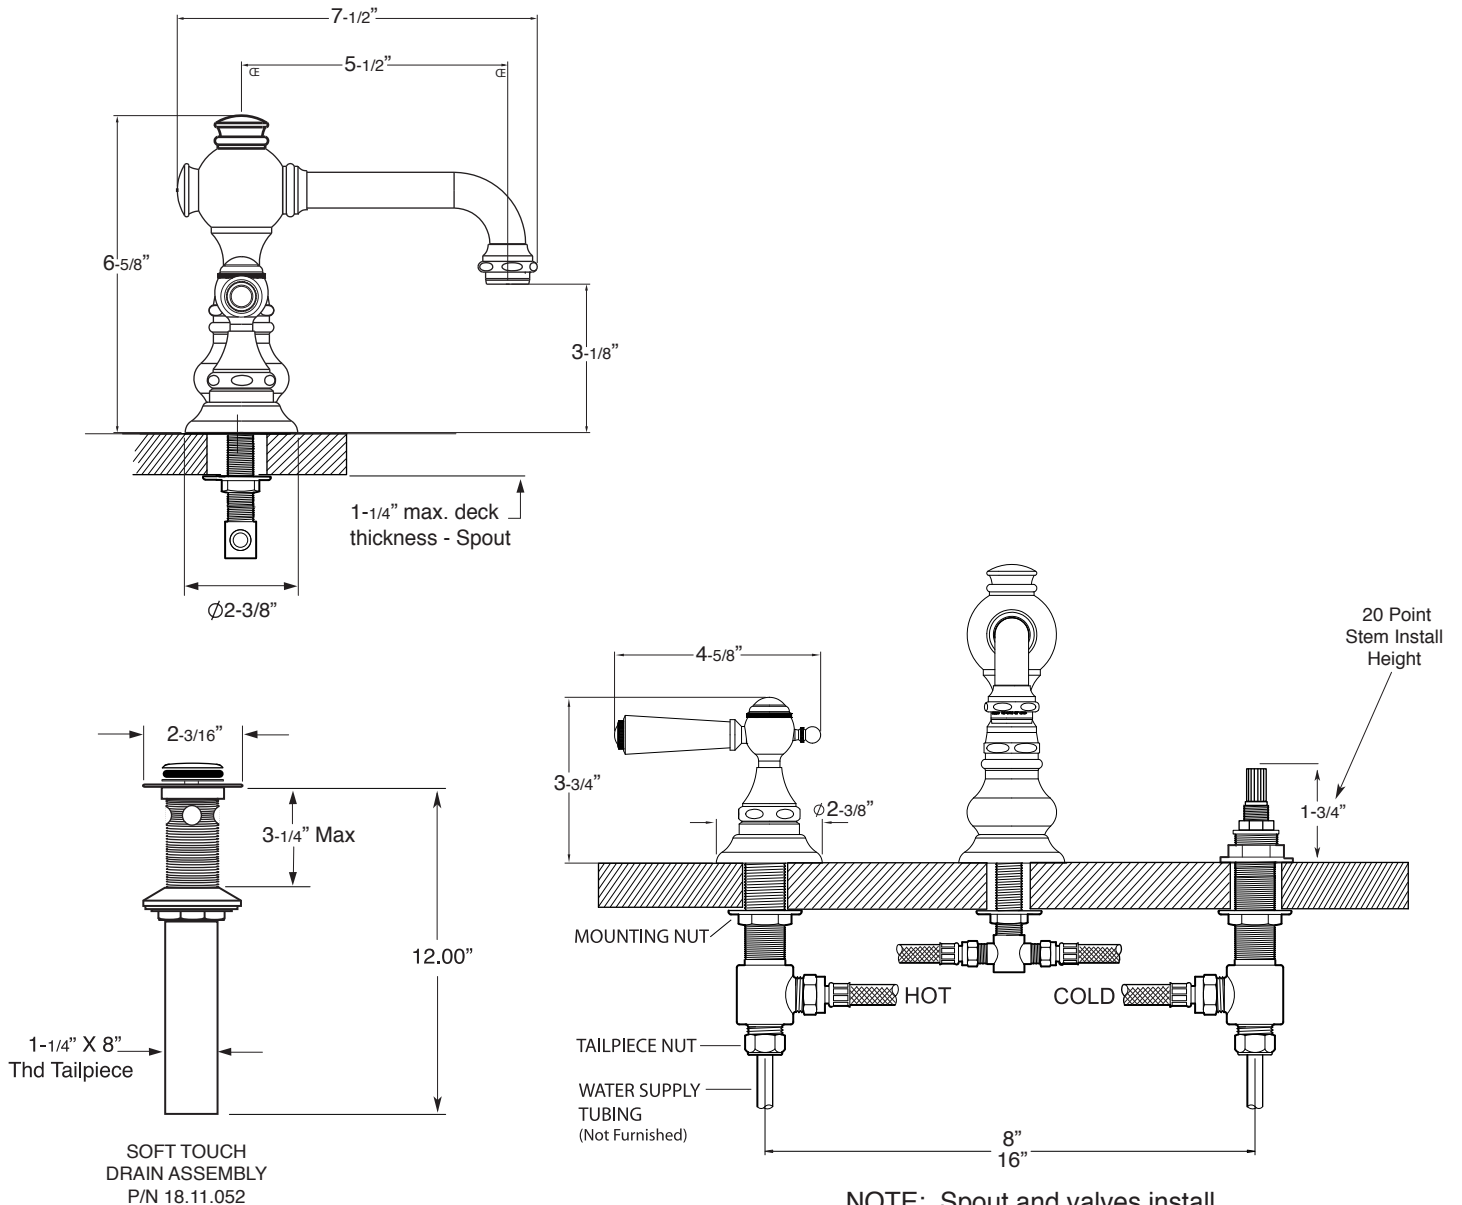

FEATURES:

- All brass construction. Flexible hoses designed to be installed on 8" to 16" centers. Includes soft touch drain assembly. P/N 18.11.052
- Lever style handles with inside clip attachment.
- 20 PT. 1/4-turn ceramic disc valve cartridge.
- Available in all finishes. Warranty varies according to finish selection.
- Standard aerator is limited to 1.2 gpm.
- Certified to meet or exceed the following codes and standards:
ASME A112.18.1/CSAB 125.1-2012

Series 2700

**Widespread Lavatory Set
Tremont Handle**

1.276108

Note: Measurements are subject to change or cancellation. No responsibility is assumed for use of superseded or voided pages.