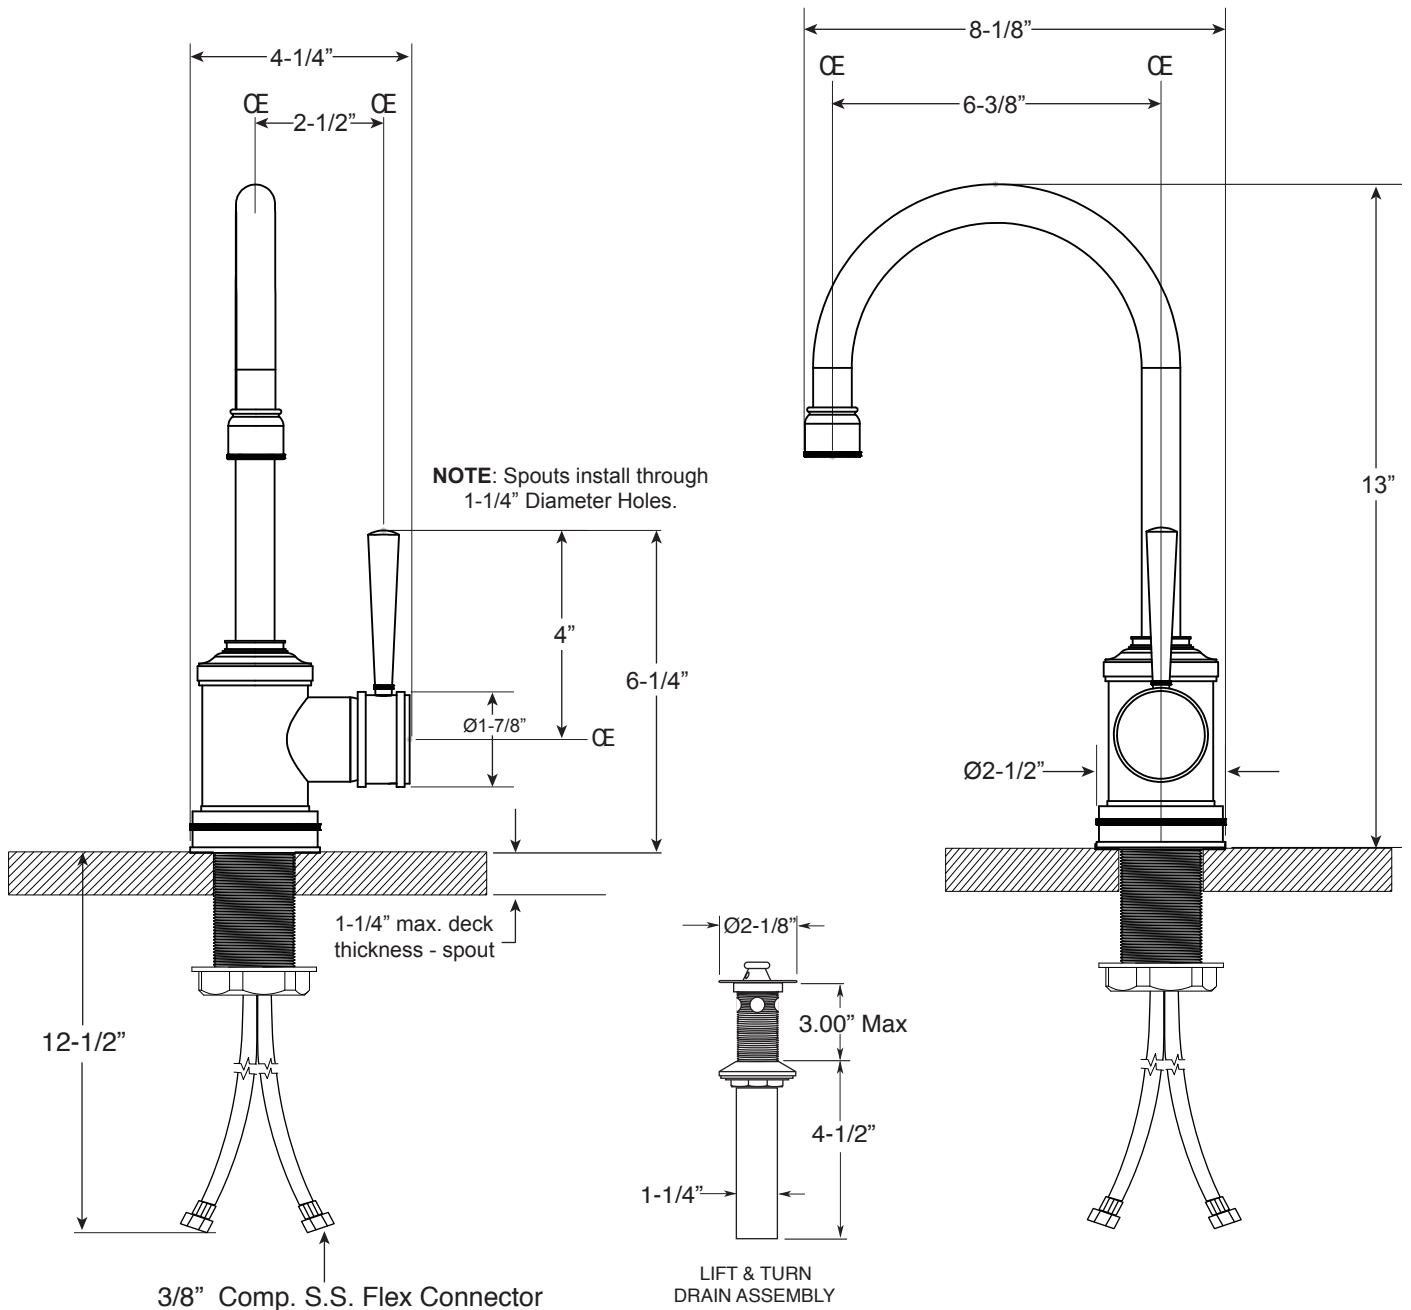

### Single-Hole Lavatory Set

1.250018

#### FEATURES:

- All brass construction.
- Flexible hose connections.
- Includes lift & turn style drain assembly P/N 18.11.042
- Pre-assembled handle & escutcheon.
- Available in all Sigma finishes.
- Warranty varies according to finish selection.
- Standard aerator is limited to 1.2 gpm.
- Certified to meet or exceed the following codes and standards:  
ASME A112.18.1/CSA B125.1-2012

Note: Measurements are subject to change. No responsibility is assumed for use of superseded or voided pages.