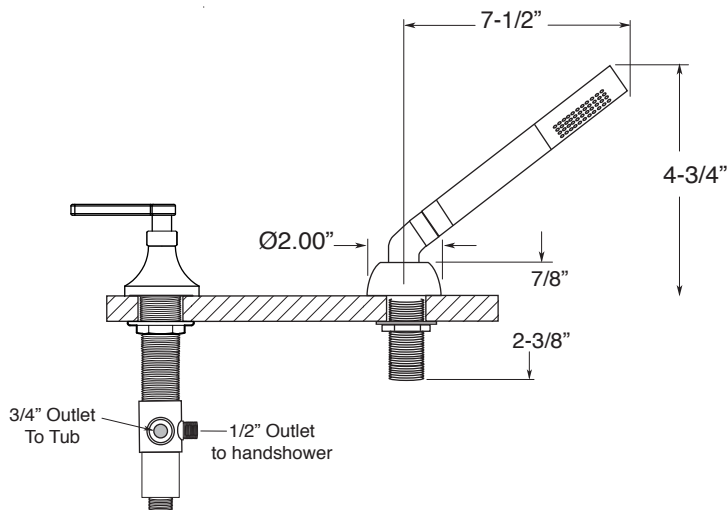

Series 120

Roman Tub Set with Deckmount Handshower and Diverter Capella Handle

1.129793

(1.129793T - Trim Only)

FEATURES:

- All brass construction.
- Lever handle style with inside clip attachment.
- 3/4" valve bodies with 20 pt. 1/4-turn ceramic disc cartridge.
- Available in all finishes. Warranty varies according to finish.
- Certified to meet or exceed the following codes and standards:
ASME A112.18.1/CSA B125.1-2012

Spout and valves install through 1-1/4" diameter holes.
Diverter valve installs through 1-1/2" diameter holes.
Plumber to provide 3/4" supply lines to valves

NOTE: 1/2" outlet for in-line double check valve (18.15.055), and 60" chrome spiral hose (18.10.016) - INCLUDED