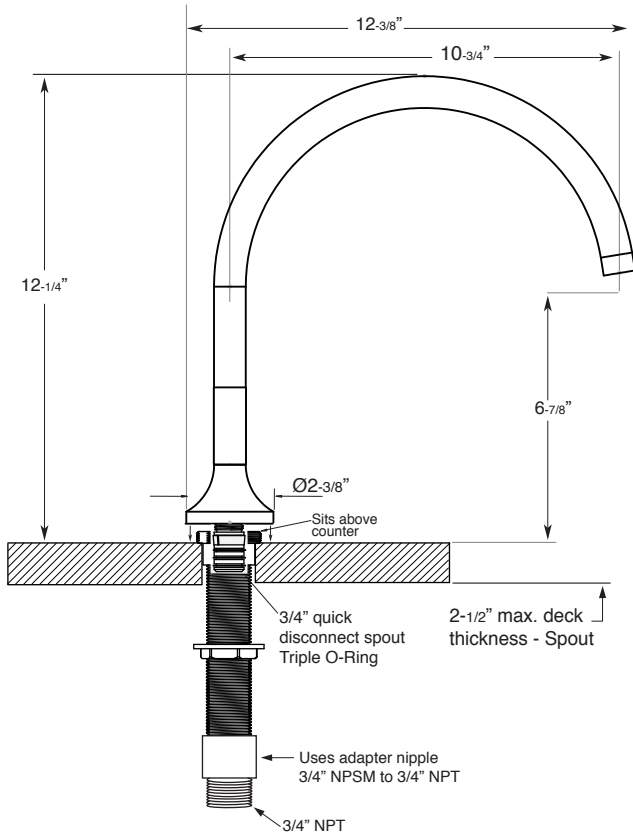

Series 120

Roman Tub Set with Deckmount Handshower and Diverter Capella Handle

1.129793

(1.129793T - Trim Only)

FEATURES:

- All brass construction.
- Lever handle style with inside clip attachment.
- 3/4" valve bodies with 20 pt. 1/4-turn ceramic disc cartridge.
- Available in all finishes. Warranty varies according to finish.
- Certified to meet or exceed the following codes and standards:
ASME A112.18.1/CSA B125.1-2012

Spout and valves install through 1-1/4" diameter holes.
Diverter valve installs through 1-1/2" diameter holes.
Plumber to provide 3/4" supply lines to valves

NOTE: 1/2" outlet for in-line double check valve (18.15.055), and 60" chrome spiral hose (18.10.016) - INCLUDED