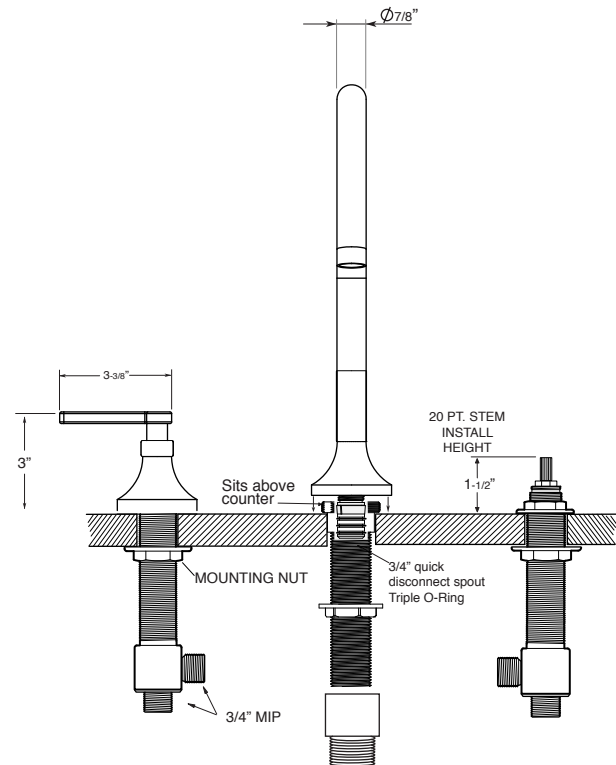

Series 120

Roman Tub Set with Deckmount Handshower and Diverter Capella Handle

1.129793

(1.129793T - Trim Only)

FEATURES:

- All brass construction.
- Lever handle style with inside clip attachment.
- 3/4" valve bodies with 20 pt. 1/4-turn ceramic disc cartridge.
- Available in all finishes. Warranty varies according to finish.
- Certified to meet or exceed the following codes and standards:
ASME A112.18.1/CSA B125.1-2012

Spout and valves install through 1-1/4" diameter holes.
Diverter valve installs through 1-1/2" diameter holes.
Plumber to provide 3/4" supply lines to valves

NOTE: 1/2" outlet for in-line double check valve (18.15.055), and 60" chrome spiral hose (18.10.016) - INCLUDED