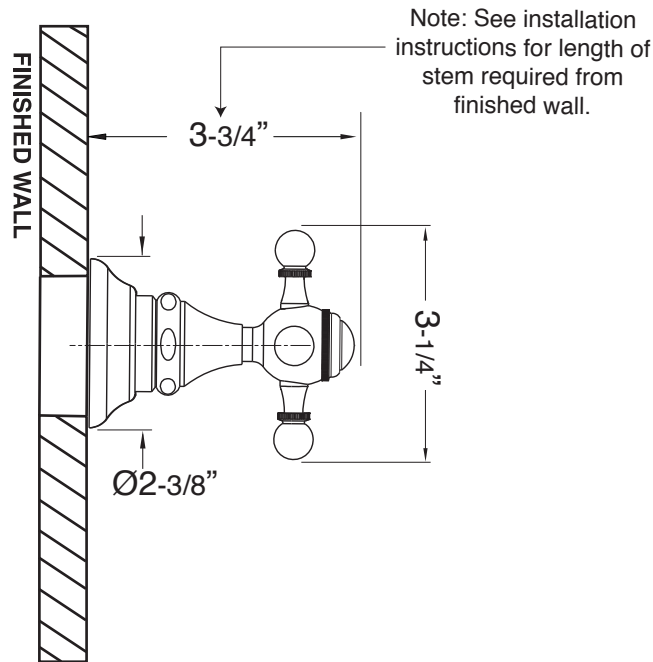

Trim for Wall Valve

1.006287T

Trim Only

Tremont X Handle

FEATURES:

- All brass construction.
- Solid brass style handles.
- Available in all finishes. Warranty varies according to finish selection.
- Certified to meet or exceed the following codes and standards:
ASME A112.18.1/CSAB 125.1-2012.

For this Euro style 20pt handle and trim, use with the following valves:

78.30.020 - 1/2" Volume Control - Replacement Cartridge: 18.30.036

78.30.023 - 3/4" Volume Control - Replacement Cartridge: 18.30.011

78.30.255 - 3 Port In-Wall Diverter - Replacement Cartridge: 18.30.259

78.30.253 - 4 Port In-Wall Diverter - Replacement Cartridge: 18.30.257

Note: Measurements are subject to change or cancellation. No responsibility is assumed for use of superseded or voided pages.