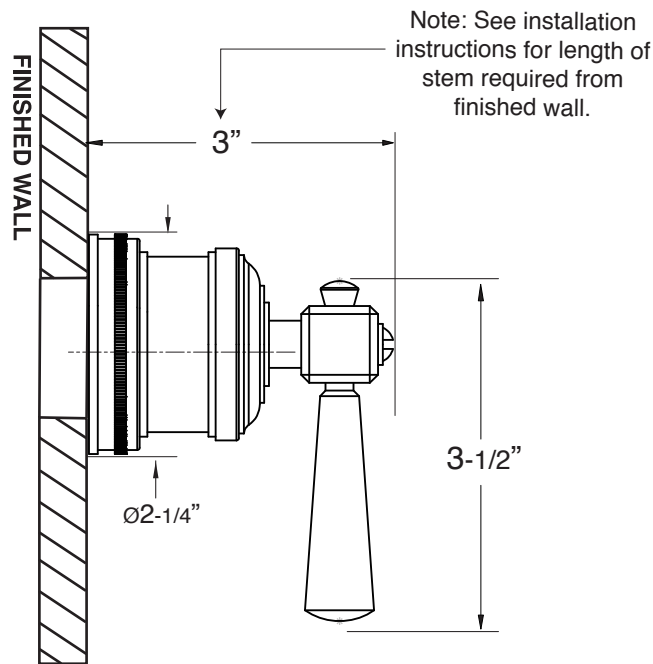

Trim for Wall Valve

1.005387T

Trim Only

Regent Handle

FEATURES:

- All brass construction.
- Solid brass style handles.
- Available in all finishes. Warranty varies according to finish selection.
- Certified to meet or exceed the following codes and standards:
ASME A112.18.1/CSAB 125.1-2012.

For this Euro style 20pt handle and trim, use with the following valves:

- 78.30.020 - 1/2" Volume Control - Replacement Cartridge: 18.30.036
- 78.30.023 - 3/4" Volume Control - Replacement Cartridge: 18.30.011
- 78.30.255 - 3 Port In-Wall Diverter - Replacement Cartridge: 18.30.259
- 78.30.253 - 4 Port In-Wall Diverter - Replacement Cartridge: 18.30.257

Note: Measurements are subject to change or cancellation. No responsibility is assumed for use of superseded or voided pages.