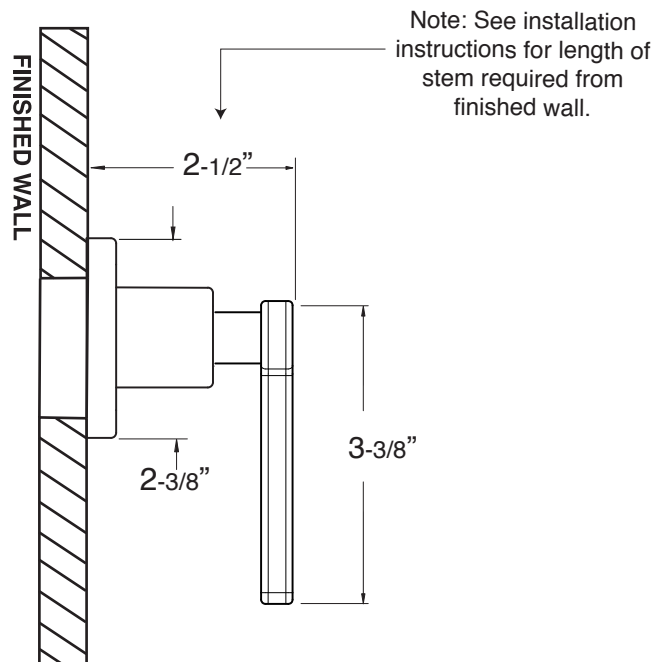

Trim for Wall Valve

1.002887T

Trim Only

Carina Handle

FEATURES:

- All brass construction.
- Solid brass style handles.
- Available in all finishes. Warranty varies according to finish selection.
- Certified to meet or exceed the following codes and standards:
ASME A112.18.1/CSAB 125.1-2012.

For this Euro style 20pt handle and trim, use with the following valves:

78.30.020 - 1/2" Volume Control - Replacement Cartridge: 18.30.036

78.30.023 - 3/4" Volume Control - Replacement Cartridge: 18.30.011

78.30.255 - 3 Port In-Wall Diverter - Replacement Cartridge: 18.30.259

78.30.253 - 4 Port In-Wall Diverter - Replacement Cartridge: 18.30.257

Note: Measurements are subject to change or cancellation. No responsibility is assumed for use of superseded or voided pages.