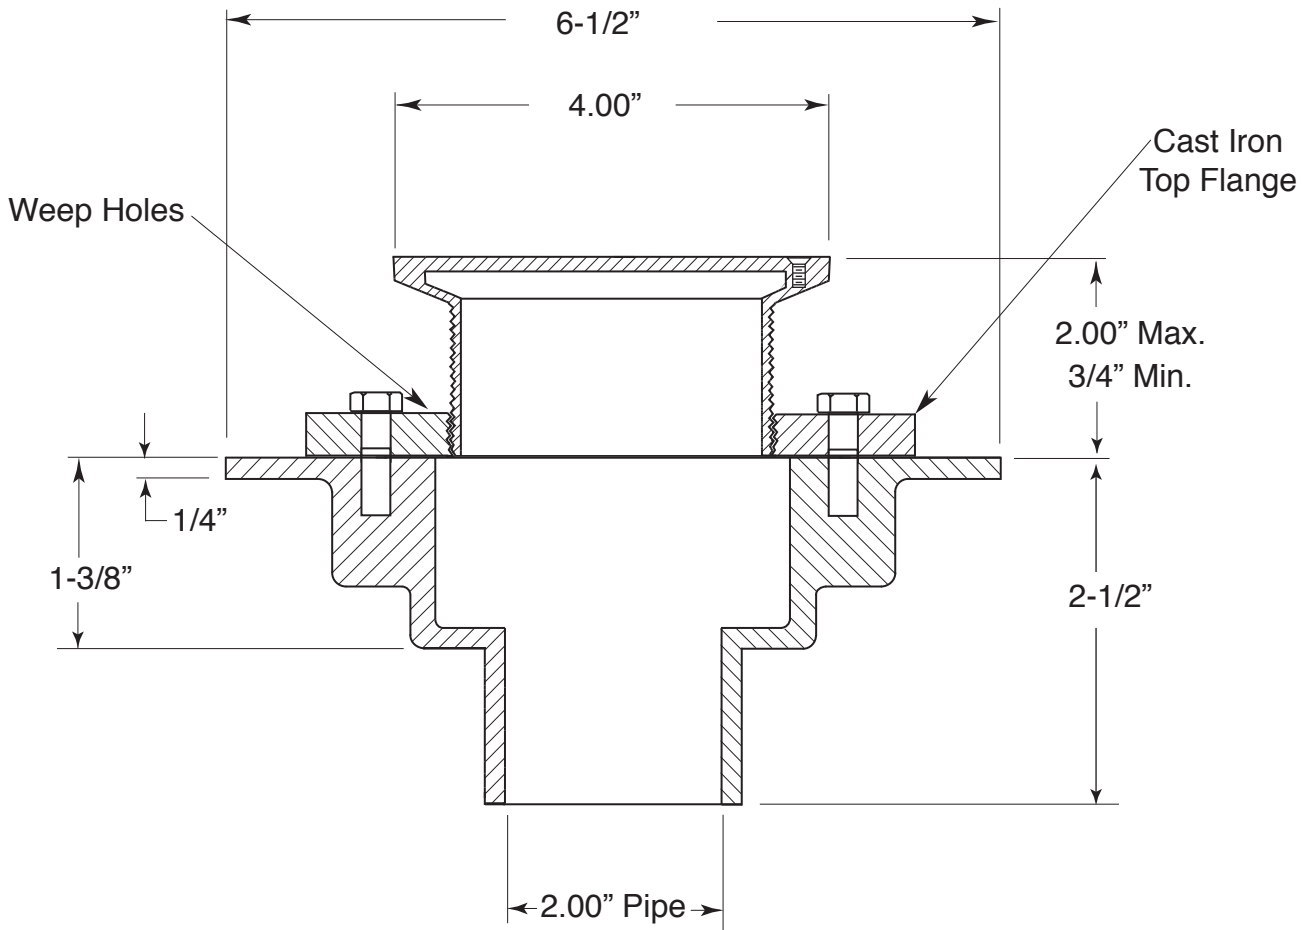

**FEATURES:**

- ABS heavy duty - interior use.
- 4" x 4" Square adjustable Solid Nickel Bronze Strainer assembly.
- Available in all finishes.
- Certified to meet or exceed the following codes and standards:  
ASME A112.18.1/CSAB 125.1-2011

**APS**

American Plumbing Specialties

**4" Square ABS Shower Drain  
with Solid Nickel Bronze Top**

APS.2ABS.506

APS.2ABS.506T (Trim Only)

Note: Measurements are subject to change or cancellation. No responsibility is assumed for use of superseded or voided pages.