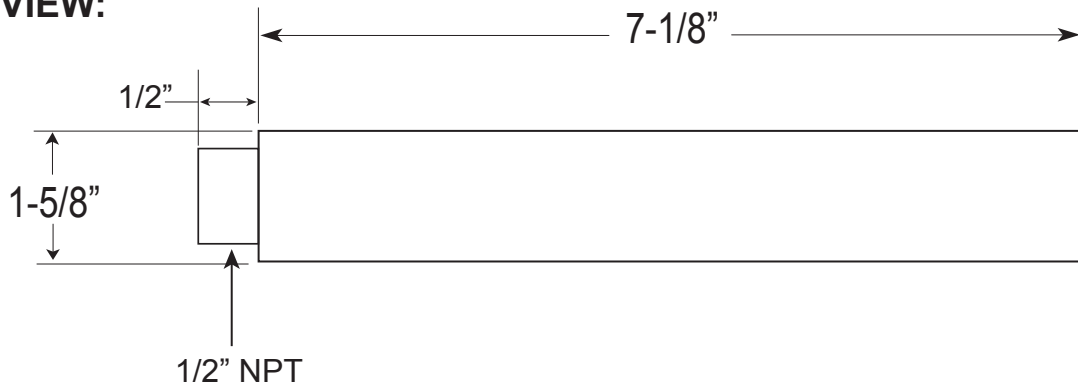

FEATURES:

- All brass construction.

Series 2300

Wall Tub Spout

18.17.075

SIDE VIEW:

TOP VIEW:

Note: Measurements are subject to change. No responsibility is assumed for use of superseded or voided pages.