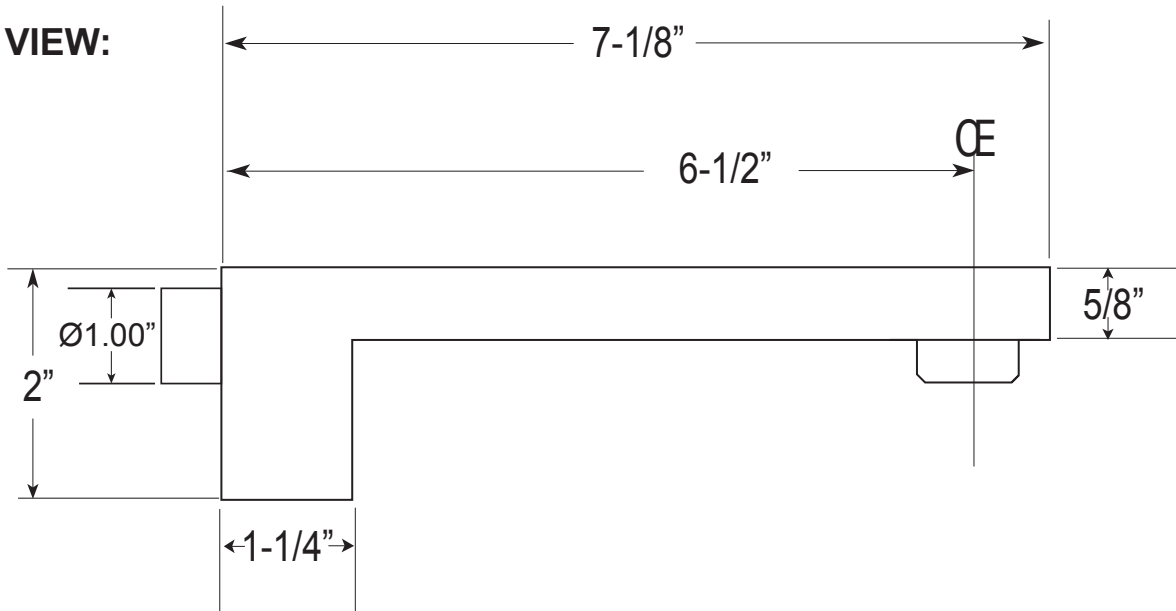

FEATURES:

- All brass construction.

Series 2300

Wall Tub Spout

18.17.075

SIDE VIEW:

TOP VIEW:

Note: Measurements are subject to change. No responsibility is assumed for use of superseded or voided pages.