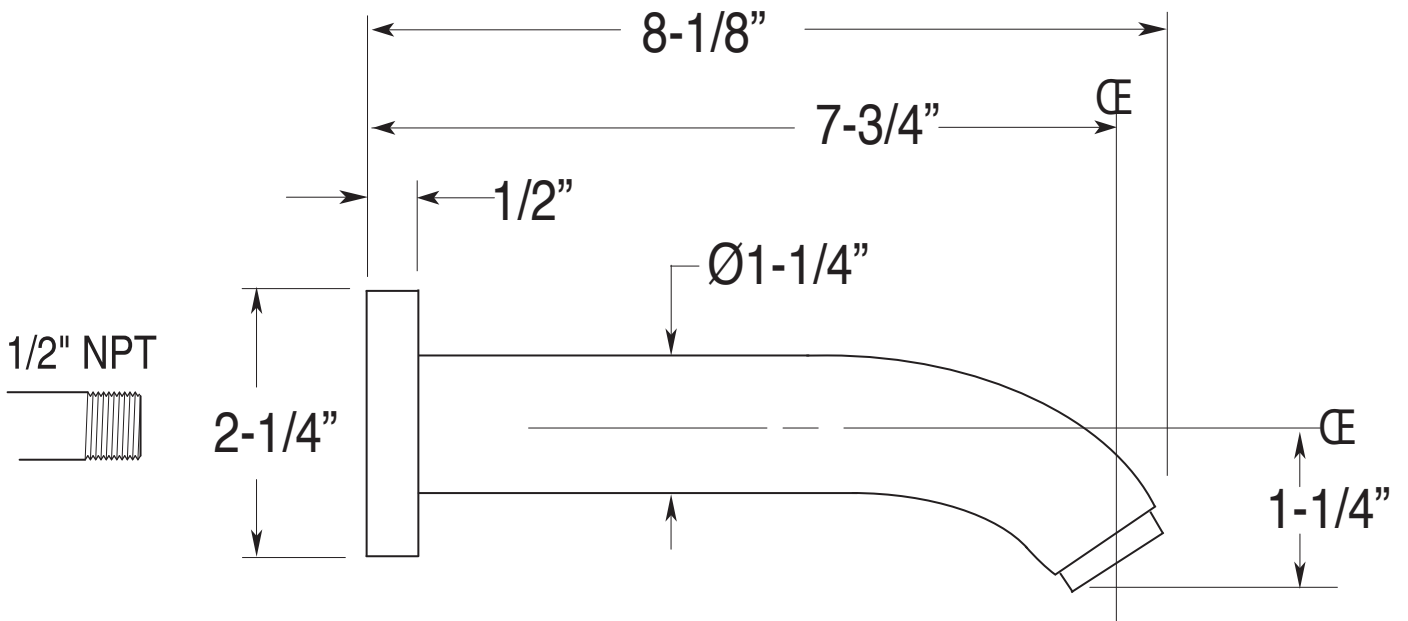

## 1700 Wall Tub Spout

18.17.074

## 1700 Wall Spout Ring

18.05.038

Note: Measurements are subject to change or cancellation. No responsibility is assumed for use of superseded or voided pages.