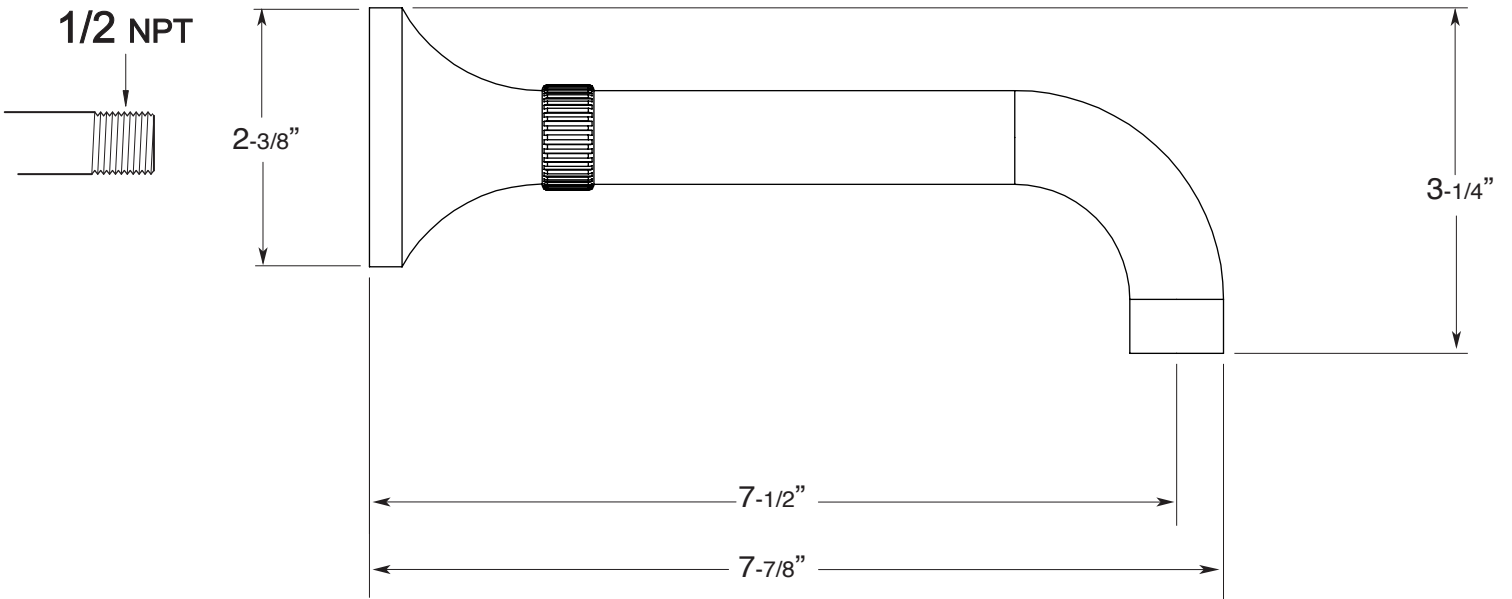

110 Wall Tub Spout 18.17.032

Note: Measurements are subject to change or cancellation. No responsibility is assumed for use of superseded or voided pages.