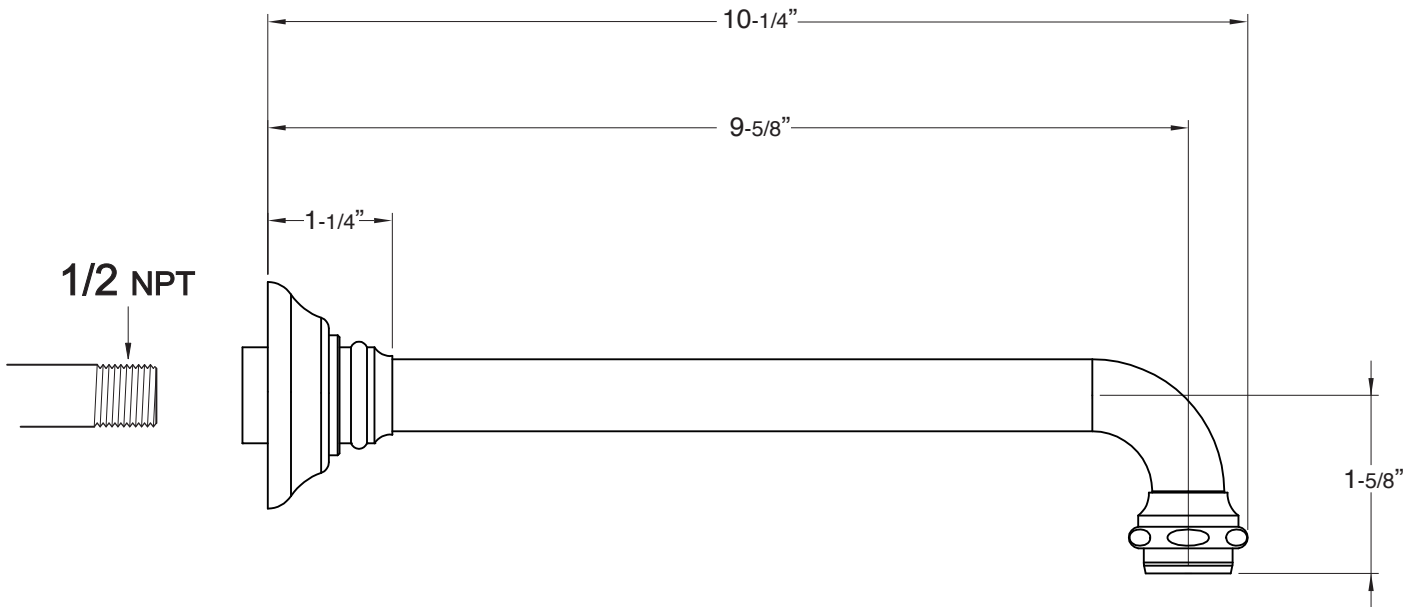

2700 Wall Tub Spout 18.17.030

Note: Measurements are subject to change or cancellation. No responsibility is assumed for use of superseded or voided pages.