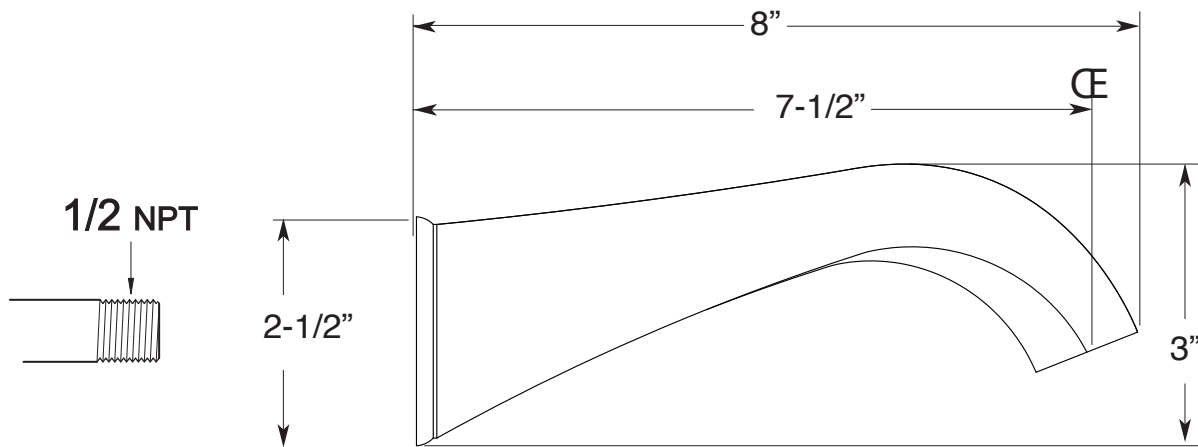

510 Wall Tub Spout
18.17.029

WALL SPOUT
P/N 18.17.029

Note: Measurements are subject to change or cancellation. No responsibility is assumed for use of superseded or voided pages.