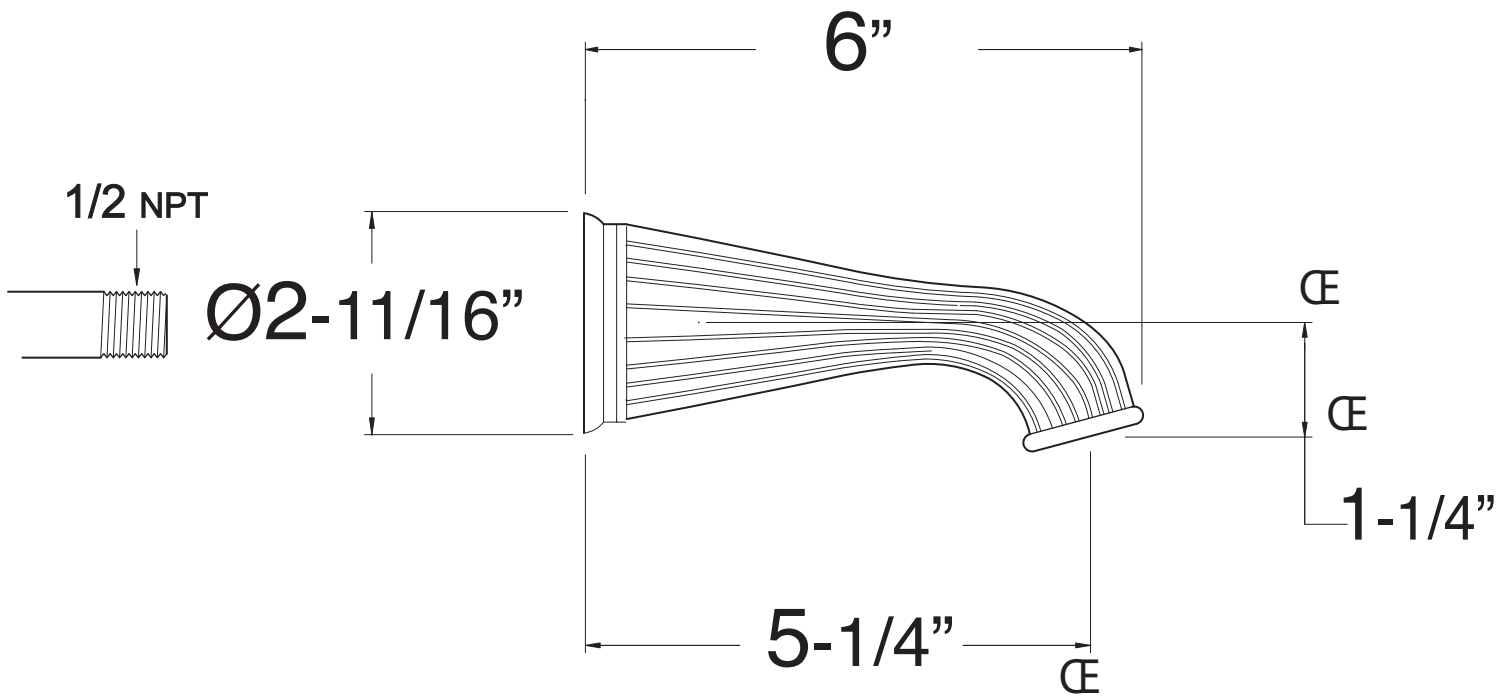

3200 Wall Tub Spout

18.17.027

3200 Wall Spout Ring

18.05.041

Note: Measurements are subject to change or cancellation. No responsibility is assumed for use of superseded or voided pages.