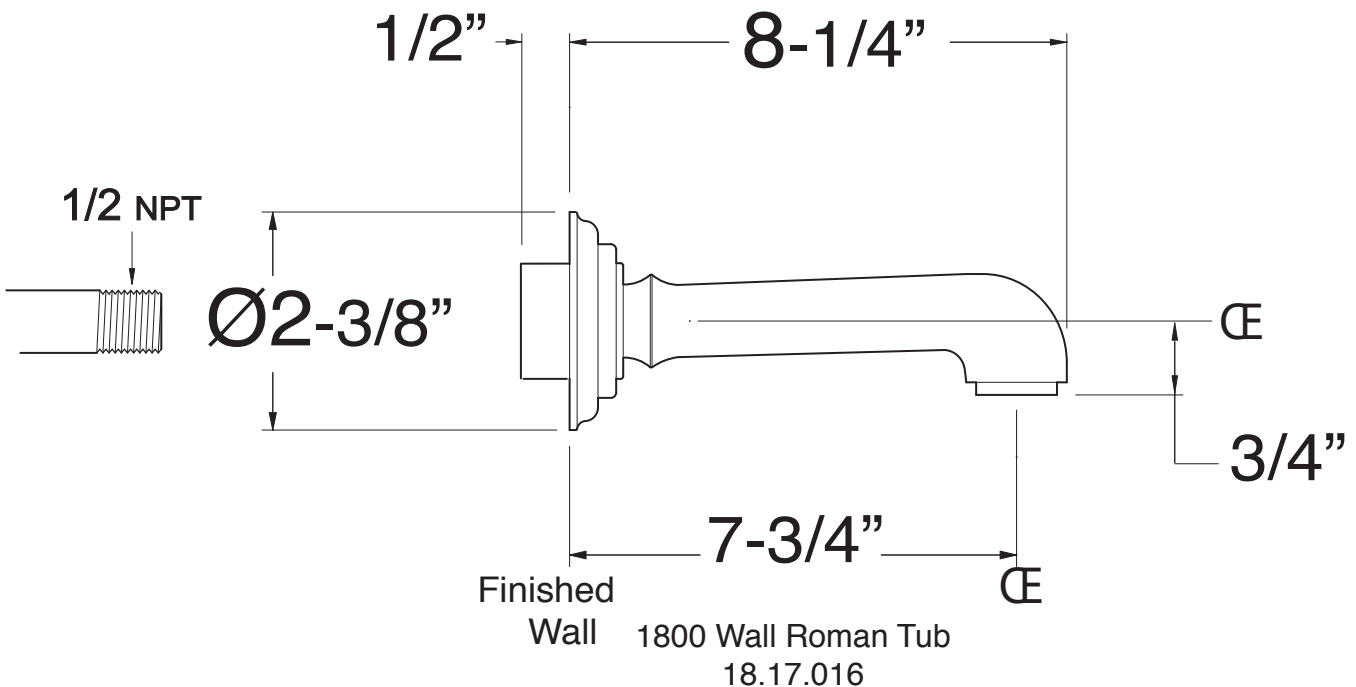

1800 Wall Tub Spout

18.17.015

1800 Roman Wall Tub Spout

18.17.016

Note: Measurements are subject to change or cancellation. No responsibility is assumed for use of superseded or voided pages.