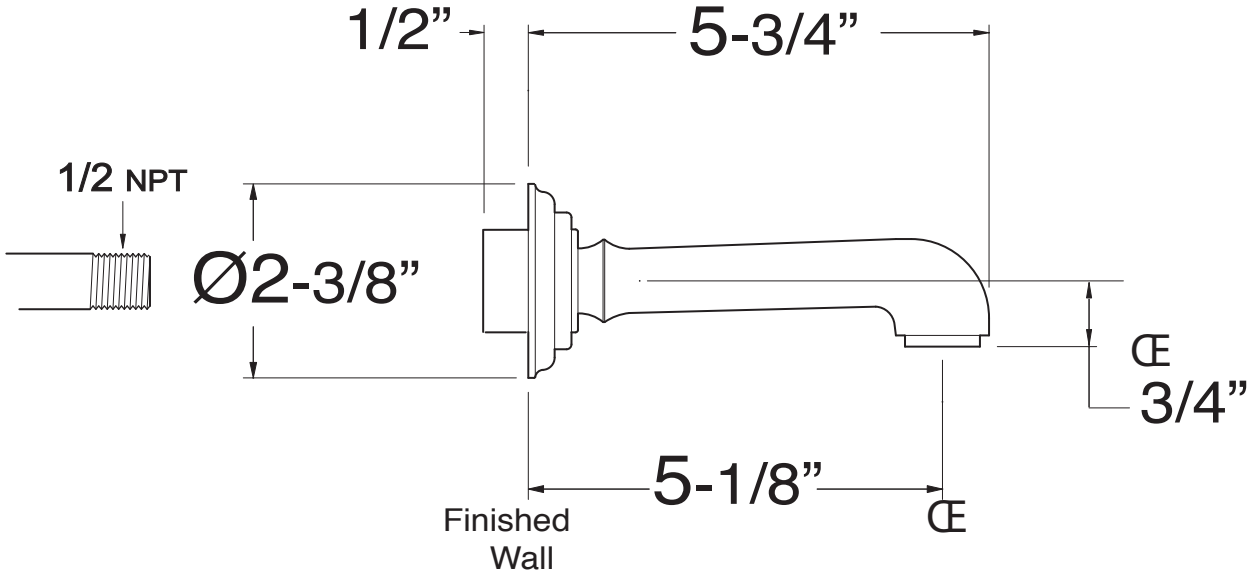

1800 Wall Tub Spout

18.17.015

1800 Roman Wall Tub Spout

18.17.016

Note: Measurements are subject to change or cancellation. No responsibility is assumed for use of superseded or voided pages.