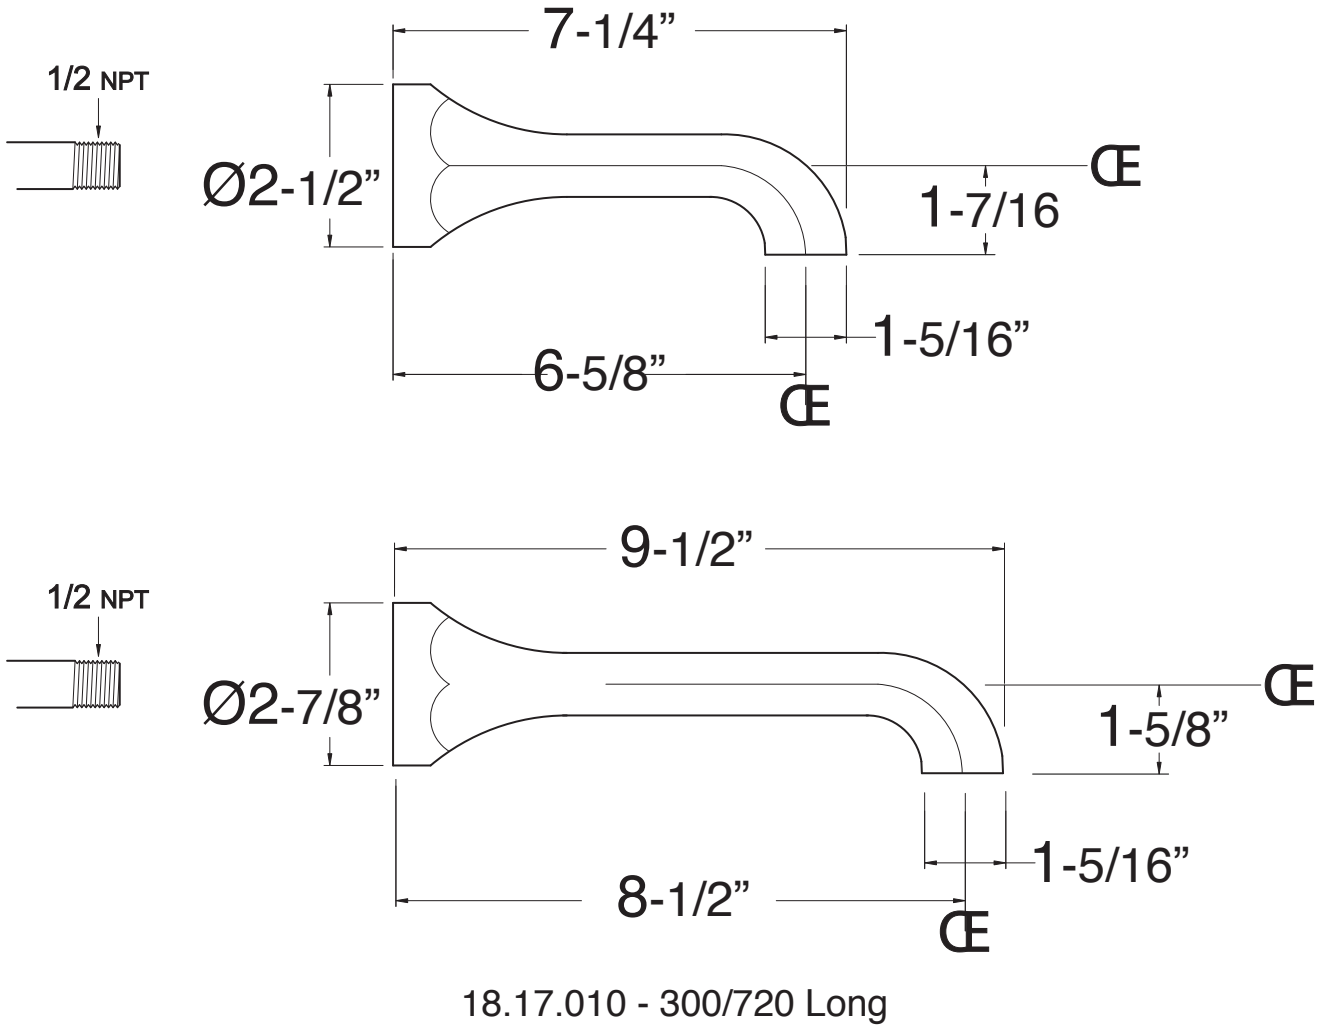

300/720 Wall Tub Spout
18.17.009 - Standard

300/720 Long Wall Tub Spout

18.17.010 - Long

Note: Measurements are subject to change or cancellation. No responsibility is assumed for use of superseded or voided pages.