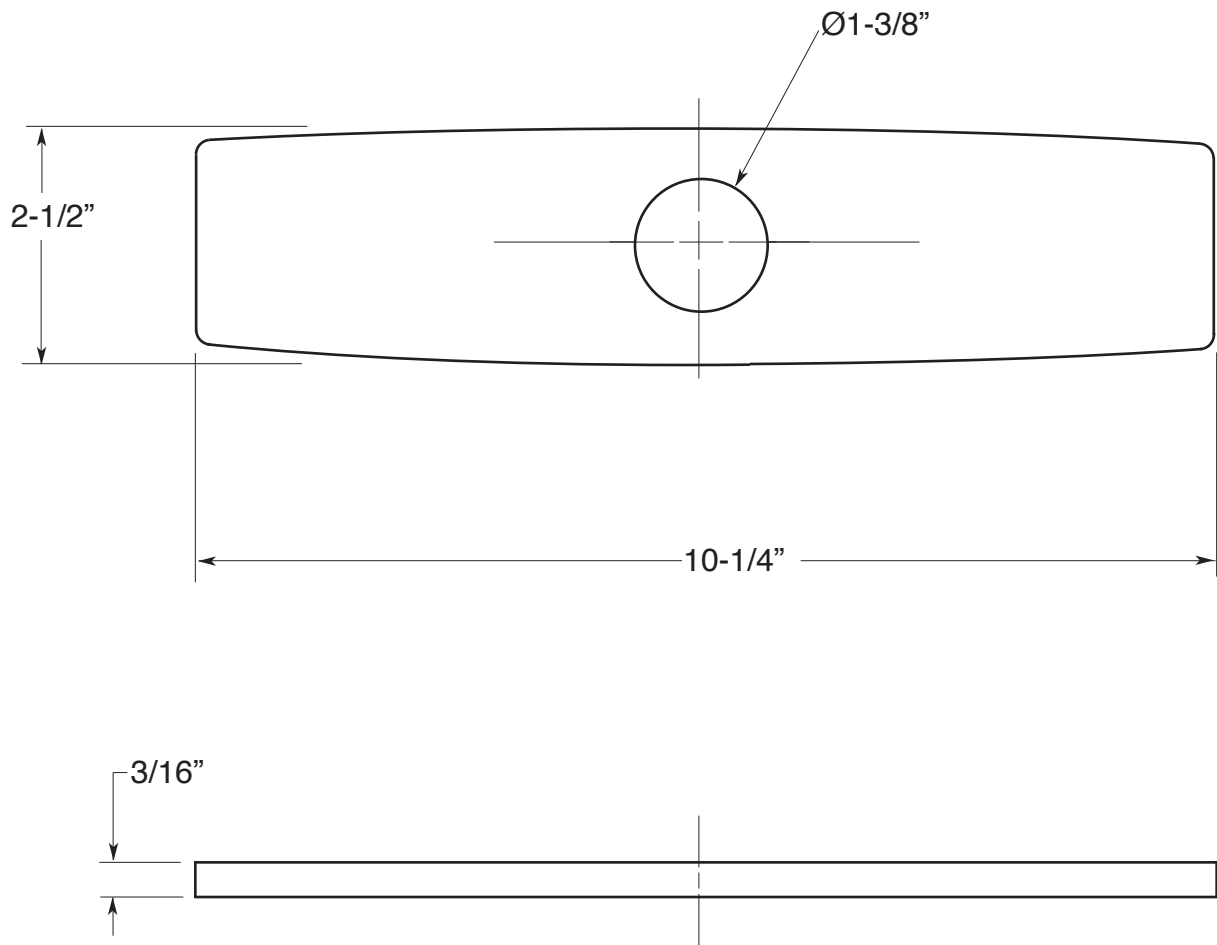

FEATURES:

- All brass construction.
- Available in all finishes. Warranty varies according to finish selection.
- Hole gasket and mounting hardware included for 8" center-center

Kitchen & Bar

10" Cover Plate

18.06.002

Note: Measurements are subject to change or cancellation. No responsibility is assumed for use of superseded or voided pages.