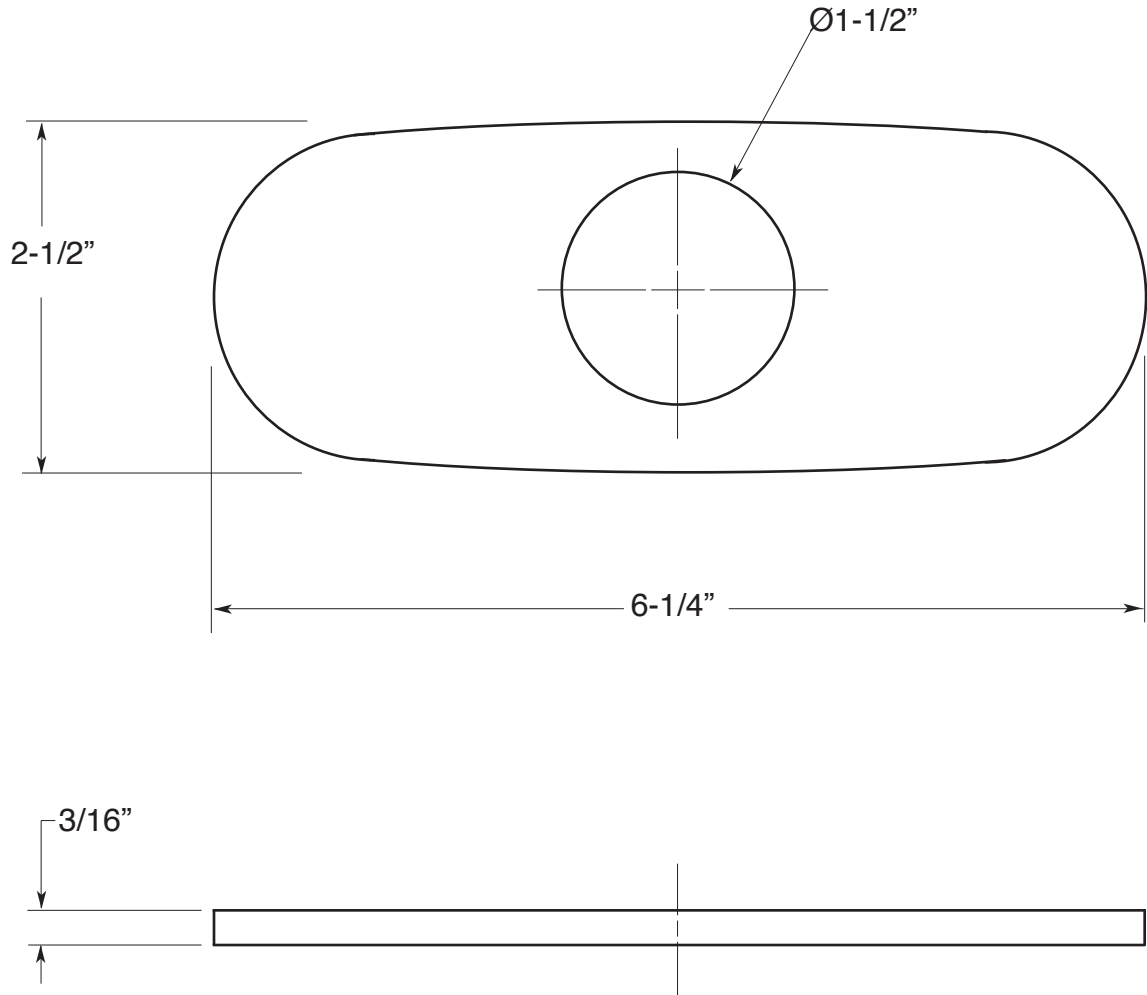

## Kitchen & Bar

6" Cover Plate

18.06.001

Note: Measurements are subject to change or cancellation. No responsibility is assumed for use of superseded or voided pages.