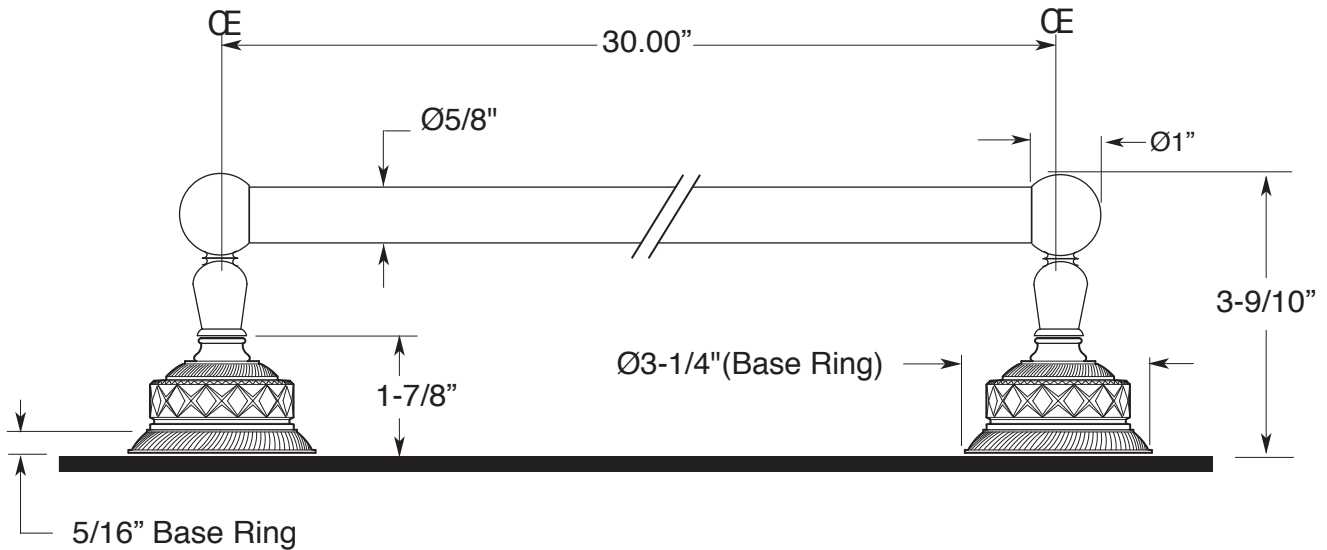

FEATURES:

- All brass construction.
- Escutcheons available in Crystal glass for Luxembourg series and Marble for Venezia series - see below for choices
- G = Forest Green
- H = Honey Onyx
- W = White Carrara
- Available in all Sigma finishes. Warranty varies according to finish selection.
- Mounting bracket and screws are supplied.

Accessories

Series 97
30" Towel Bar
(Shown with Crystal Glass Escutcheon)
1.97TB30

Note: Measurements are subject to change or cancellation. No responsibility is assumed for use of superseded or voided pages.