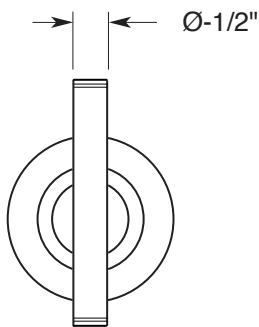

FEATURES:

- All brass construction.
- Available in all Sigma finishes. Warranty varies according to finish selection.
- Mounting bracket and screws are supplied.

Accessories

Series 92
Robe Hook
1.92RH00

TOP VIEW

FRONT VIEW

SIDE VIEW

Note: Measurements are subject to change or cancellation. No responsibility is assumed for use of superseded or voided pages.