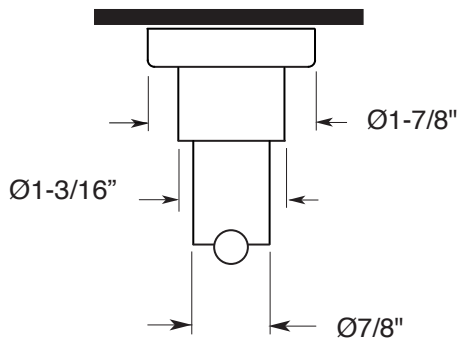

FEATURES:

- All brass construction.
- Available in all Sigma finishes. Warranty varies according to finish selection.
- Mounting bracket and screws are supplied.

Accessories

Series 92
Robe Hook
1.92RH00

TOP VIEW

FRONT VIEW

SIDE VIEW

Note: Measurements are subject to change or cancellation. No responsibility is assumed for use of superseded or voided pages.