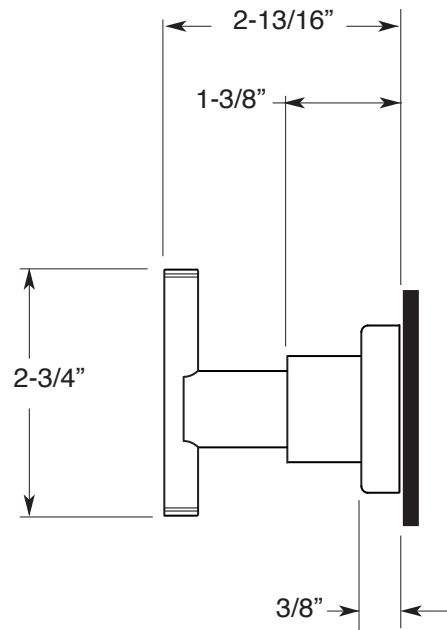

FEATURES:

- All brass construction.
- Available in all Sigma finishes. Warranty varies according to finish selection.
- Mounting bracket and screws are supplied.

Accessories

Series 92
Robe Hook
1.92RH00

TOP VIEW

FRONT VIEW

SIDE VIEW

Note: Measurements are subject to change or cancellation. No responsibility is assumed for use of superseded or voided pages.