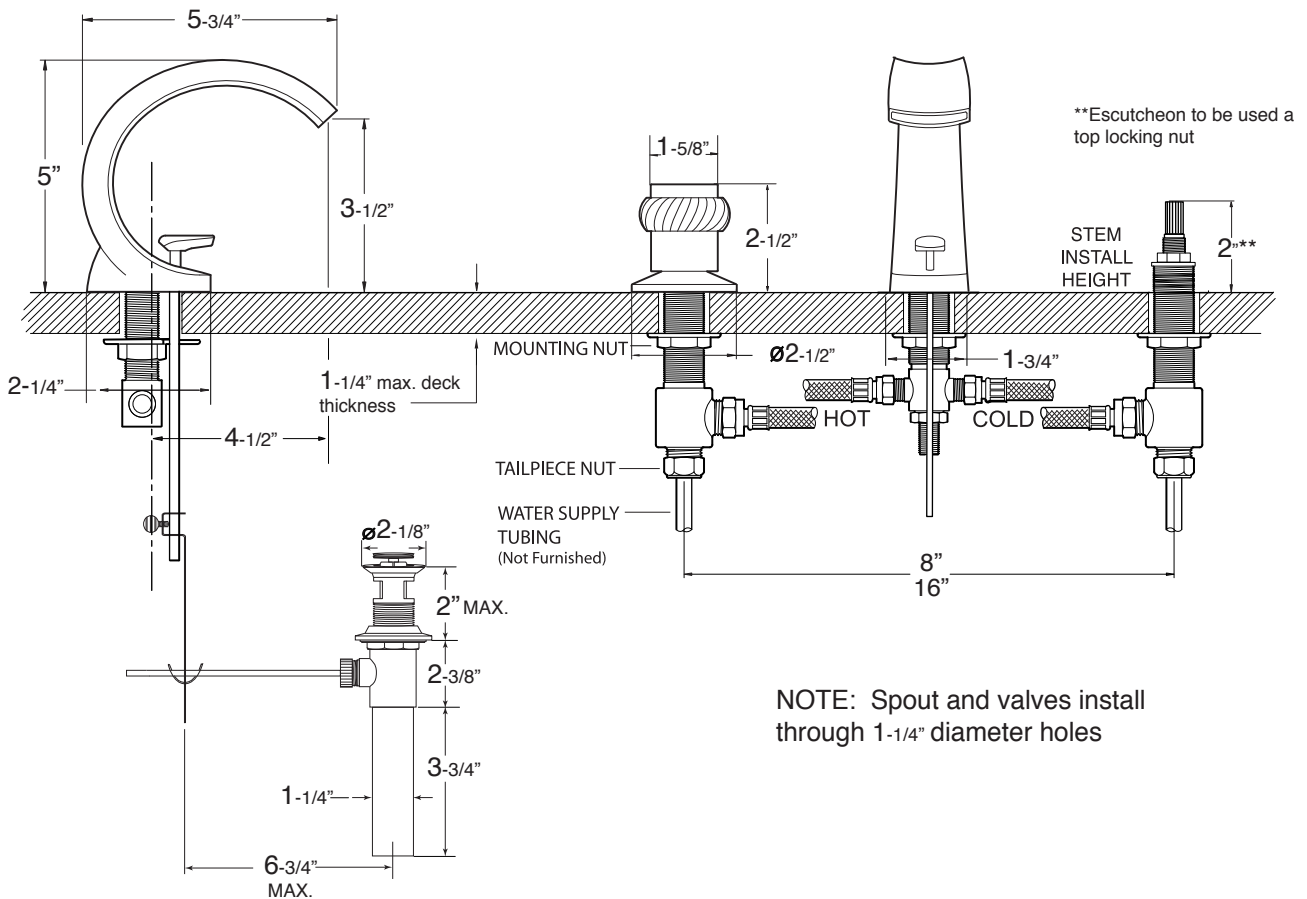

FEATURES:

- All brass construction. Flexible hoses designed to be installed on 8" to 16" centers. Includes pop-up style drain assembly.
- Cylinder and cap style handles with setscrew attachment. Decorative ring included - see catalog for available ring selection.
- Quarter turn ceramic disc valve cartridge.
- Available in all finishes. Warranty varies according to finish selection.
- Flow restrictor in spout tee is limited to 2.2 gpm.
- Certified to meet and exceed the following codes and standards:

ASME A112.18.1
CSA B125
NSF 61/Section 9

Series 900

Seville

**Widespread Lavatory Set
1.901208**

Note: Measurements are subject to change or cancellation. No responsibility is assumed for use of superseded or voided pages.