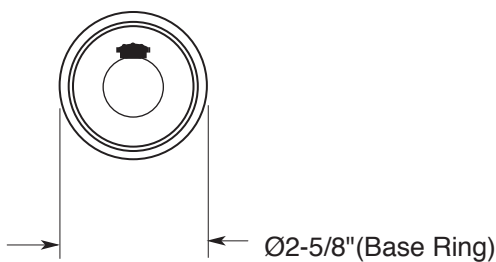

FEATURES:

- All brass construction.
- Available in all Sigma finishes. Warranty varies according to finish selection.
- Mounting bracket and screws are supplied.

Accessories

Series 81
Robe Hook
1.81RH00

TOP VIEW

FRONT VIEW

SIDE VIEW

Note: Measurements are subject to change or cancellation. No responsibility is assumed for use of superseded or voided pages.