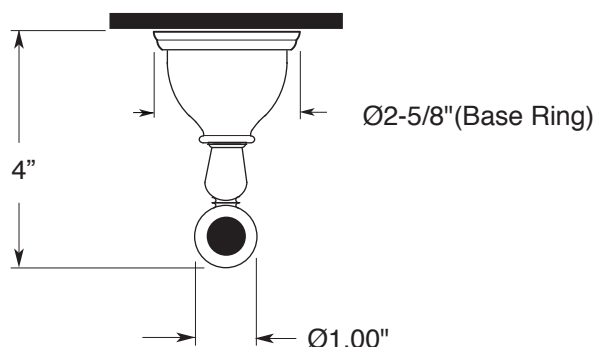

FEATURES:

- All brass construction.
- Available in all Sigma finishes. Warranty varies according to finish selection.
- Mounting bracket and screws are supplied.

Accessories

Series 81
Robe Hook
1.81RH00

TOP VIEW

FRONT VIEW

SIDE VIEW

Note: Measurements are subject to change or cancellation. No responsibility is assumed for use of superseded or voided pages.