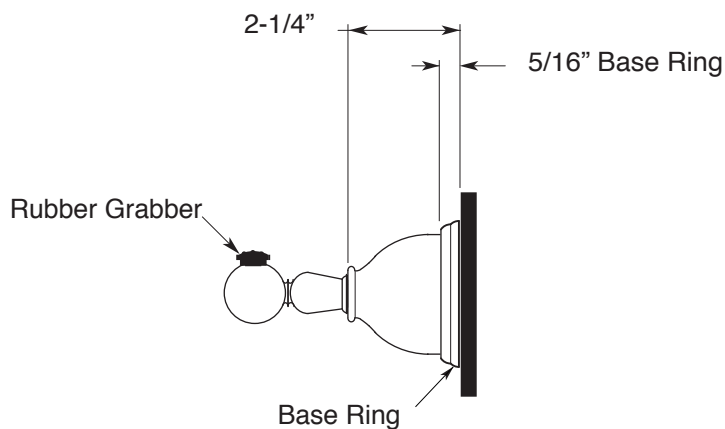

FEATURES:

- All brass construction.
- Available in all Sigma finishes. Warranty varies according to finish selection.
- Mounting bracket and screws are supplied.

Accessories

Series 81
Robe Hook
1.81RH00

TOP VIEW

FRONT VIEW

SIDE VIEW

Note: Measurements are subject to change or cancellation. No responsibility is assumed for use of superseded or voided pages.