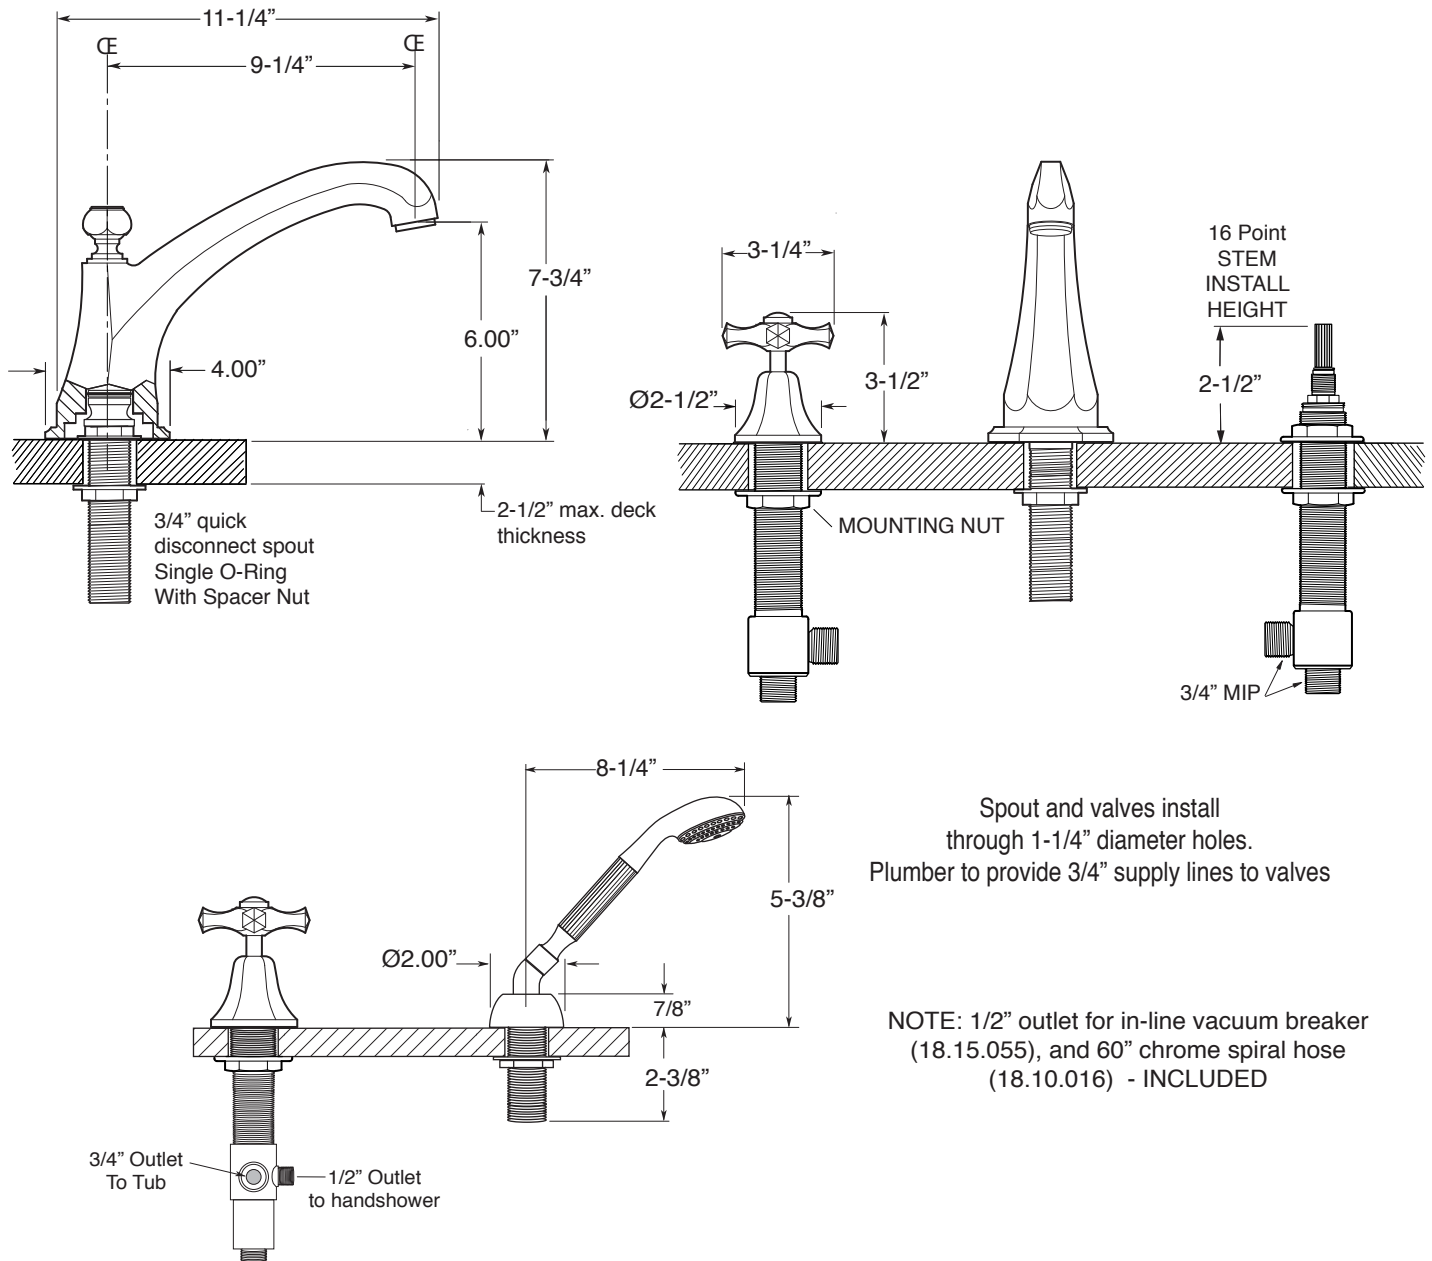

FEATURES:

- All brass construction.
- Cross handle style with center screw attachment.
- 3/4" valve bodies with 1/4-turn ceramic disc cartridge.
- Available in all finishes. Warranty varies according to finish.
- Certified to meet or exceed the following codes and standards:
ASME A112.18.1/CSAB 125.1-2011

Series 720
Mallorca
Roman Tub Set with Deckmount
Handshower and Diverter
1.727593
(1.727593T - Trim only)

Note: Measurements are subject to change or cancellation. No responsibility is assumed for use of superseded or voided pages.