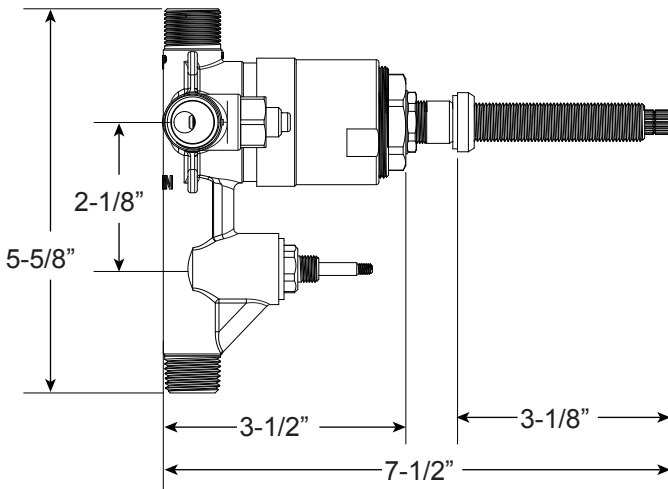

Series 720

Pressure Balance Tub and Shower Set

1.727468

(1.727468T - Trim Only)

Valencia Handle

16 pt.

FEATURES:

- Solid brass construction
- Valve cartridge: 18.30.893
- Diverter assembly: 18.30.894
- Screwdriver stop: 18.30.895
- Adjustable hot limit safety stop
- Reversible cartridge
- 5.0 GPM @ 60 PSI
- Certified to meet or exceed the following codes and standards:
ASME A112.18.1/CSAB 125.1-2012

FRONT VIEW

Note: Stem and all-thread tube will be sent with handle trim.

SIDE VIEW

Current valve in use: Circa 4/2014 - present Contact Customer Service for Older Versions	For additional information on cartridges or extension kits, see 'Rough Valving' section in current catalog.
---	--

Note: Measurements are subject to change. No responsibility is assumed for use of superseded or voided pages.