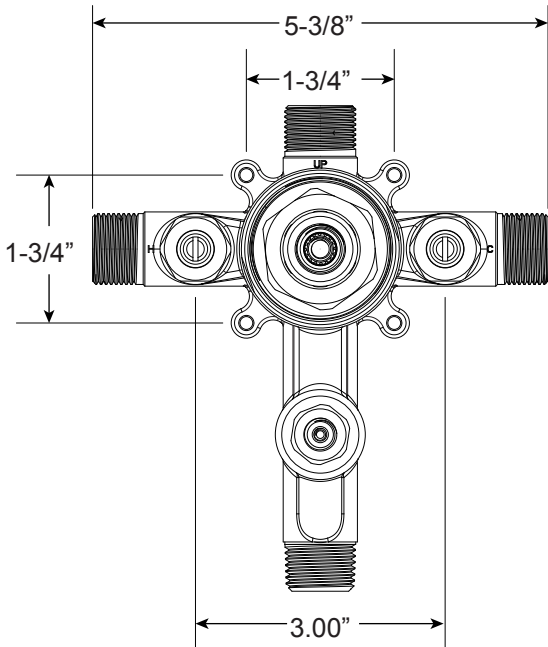

Series 720

Pressure Balance Tub and Shower Set

1.727468

(1.727468T - Trim Only)

Valencia Handle

16 pt.

FEATURES:

- Solid brass construction
- Valve cartridge: 18.30.893
- Diverter assembly: 18.30.894
- Screwdriver stop: 18.30.895
- Adjustable hot limit safety stop
- Reversible cartridge
- 5.0 GPM @ 60 PSI
- Certified to meet or exceed the following codes and standards:
ASME A112.18.1/CSAB 125.1-2012

FRONT VIEW

Note: Stem and all-thread tube will be sent with handle trim.

SIDE VIEW

Current valve in use: Circa 4/2014 - present Contact Customer Service for Older Versions	For additional information on cartridges or extension kits, see 'Rough Valving' section in current catalog.
---	--

Note: Measurements are subject to change. No responsibility is assumed for use of superseded or voided pages.