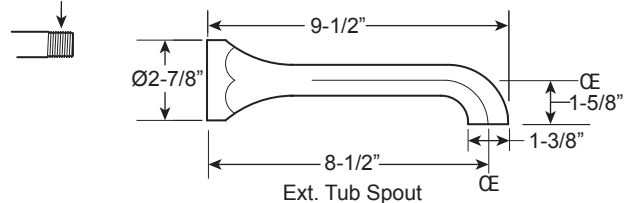

Series 720

Pressure Balance Tub and Shower Set

1.727468

(1.727468T - Trim Only)

Valencia Handle

16 pt.

FEATURES:

- Solid brass construction
- Valve cartridge: 18.30.893
- Diverter assembly: 18.30.894
- Screwdriver stop: 18.30.895
- Adjustable hot limit safety stop
- Reversible cartridge
- 5.0 GPM @ 60 PSI
- Certified to meet or exceed the following codes and standards:
ASME A112.18.1/CSAB 125.1-2012

FRONT VIEW

Note: Stem and all-thread tube will be sent with handle trim.

SIDE VIEW

Current valve in use: Circa 4/2014 - present Contact Customer Service for Older Versions	For additional information on cartridges or extension kits, see 'Rough Valving' section in current catalog.
---	--

Note: Measurements are subject to change. No responsibility is assumed for use of superseded or voided pages.