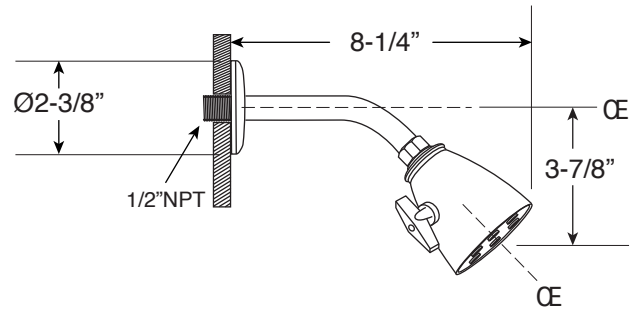

Series 720

Pressure Balance Tub and Shower Set

1.727468

(1.727468T - Trim Only)

Valencia Handle

16 pt.

FEATURES:

- Solid brass construction
- Valve cartridge: 18.30.893
- Diverter assembly: 18.30.894
- Screwdriver stop: 18.30.895
- Adjustable hot limit safety stop
- Reversible cartridge
- 5.0 GPM @ 60 PSI
- Certified to meet or exceed the following codes and standards:
ASME A112.18.1/CSAB 125.1-2012

FRONT VIEW

Note: Stem and all-thread tube will be sent with handle trim.

SIDE VIEW

Current valve in use: Circa 4/2014 - present Contact Customer Service for Older Versions	For additional information on cartridges or extension kits, see 'Rough Valving' section in current catalog.
---	--

Note: Measurements are subject to change. No responsibility is assumed for use of superseded or voided pages.