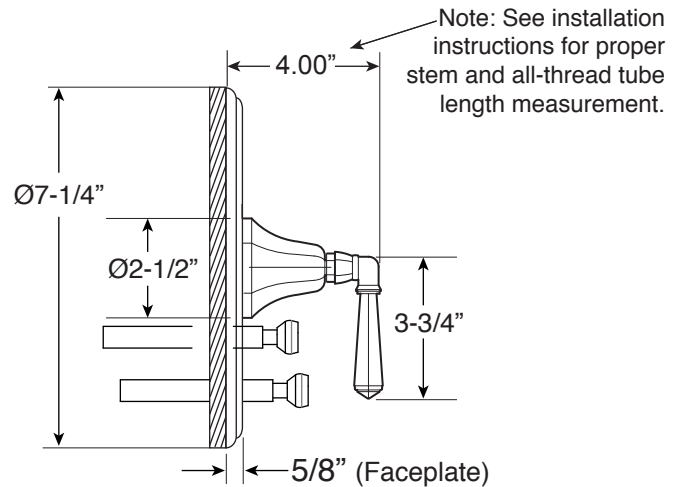

Series 720

Pressure Balance Tub and Shower Set

1.727468

(1.727468T - Trim Only)

Valencia Handle

16 pt.

FEATURES:

- Solid brass construction
- Valve cartridge: 18.30.893
- Diverter assembly: 18.30.894
- Screwdriver stop: 18.30.895
- Adjustable hot limit safety stop
- Reversible cartridge
- 5.0 GPM @ 60 PSI
- Certified to meet or exceed the following codes and standards:
ASME A112.18.1/CSAB 125.1-2012

FRONT VIEW

Note: Stem and all-thread tube will be sent with handle trim.

SIDE VIEW

Current valve in use: Circa 4/2014 - present Contact Customer Service for Older Versions	For additional information on cartridges or extension kits, see 'Rough Valving' section in current catalog.
---	--

Note: Measurements are subject to change. No responsibility is assumed for use of superseded or voided pages.