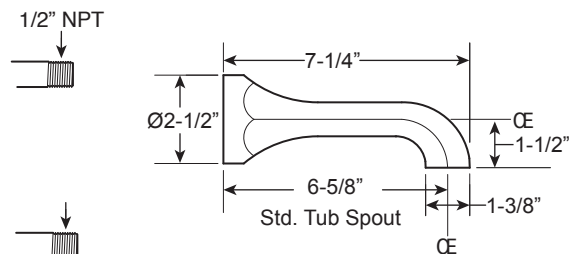

Series 720

Pressure Balance Tub and Shower Set

1.727468

(1.727468T - Trim Only)

Valencia Handle

16 pt.

FEATURES:

- Solid brass construction
- Valve cartridge: 18.30.893
- Diverter assembly: 18.30.894
- Screwdriver stop: 18.30.895
- Adjustable hot limit safety stop
- Reversible cartridge
- 5.0 GPM @ 60 PSI
- Certified to meet or exceed the following codes and standards:
ASME A112.18.1/CSAB 125.1-2012

FRONT VIEW

Note: Stem and all-thread tube will be sent with handle trim.

SIDE VIEW

Current valve in use: Circa 4/2014 - present Contact Customer Service for Older Versions	For additional information on cartridges or extension kits, see 'Rough Valving' section in current catalog.
---	--

Note: Measurements are subject to change. No responsibility is assumed for use of superseded or voided pages.