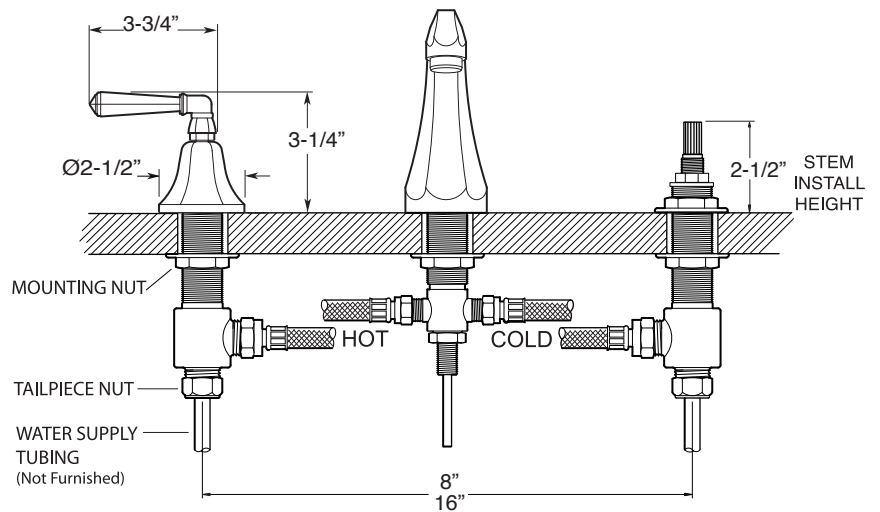

FEATURES:

- All brass construction. Flexible hoses designed to be installed on 8" to 16" centers. Includes pop-up style drain assembly.
- Lever style handles with setscrew attachment.
- 1/4-turn ceramic disc valve cartridge.
- Available in all finishes. Warranty varies according to finish selection.
- Standard aerator is limited to 1.2 gpm.
- Certified to meet or exceed the following codes and standards:
ASME A112.18.1/CSAB 125.1-2012

Series 720
1.727408
Valencia
Widespread Lavatory Set

NOTE: Spout and valves install through 1-1/4" diameter holes

Note: Measurements are subject to change or cancellation. No responsibility is assumed for use of superseded or voided pages.