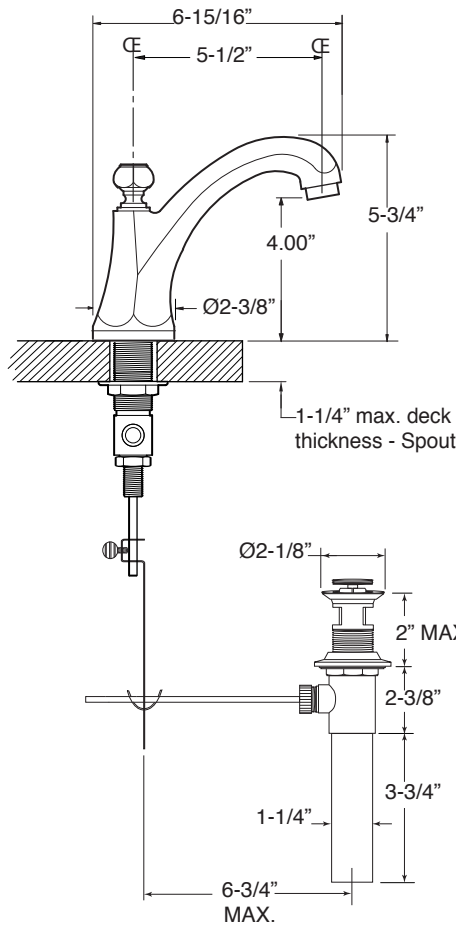

FEATURES:

- All brass construction. Flexible hoses designed to be installed on 8" to 16" centers. Includes pop-up style drain assembly.
- Lever style handles with setscrew attachment.
- 1/4-turn ceramic disc valve cartridge.
- Available in all finishes. Warranty varies according to finish selection.
- Standard aerator is limited to 1.2 gpm.
- Certified to meet or exceed the following codes and standards:
ASME A112.18.1/CSAB 125.1-2012

Series 720
1.727408
Valencia
Widespread Lavatory Set

NOTE: Spout and valves install through 1-1/4" diameter holes

Note: Measurements are subject to change or cancellation. No responsibility is assumed for use of superseded or voided pages.