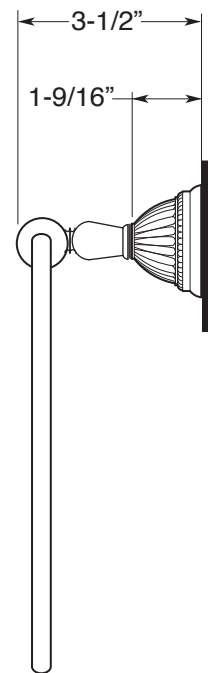

FEATURES:

- All brass construction.
- Available in all Sigma finishes. Warranty varies according to finish selection.
- Mounting bracket and screws are supplied.

Accessories

Series 66
Towel Ring
1.66TR00

TOP VIEW

FRONT VIEW

SIDE VIEW

Note: Measurements are subject to change or cancellation. No responsibility is assumed for use of superseded or voided pages.