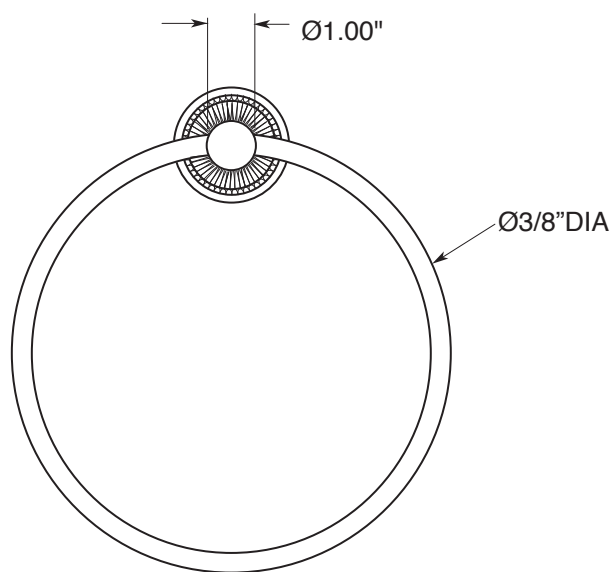

FEATURES:

- All brass construction.
- Available in all Sigma finishes. Warranty varies according to finish selection.
- Mounting bracket and screws are supplied.

Accessories

Series 66
Towel Ring
1.66TR00

TOP VIEW

FRONT VIEW

SIDE VIEW

Note: Measurements are subject to change or cancellation. No responsibility is assumed for use of superseded or voided pages.