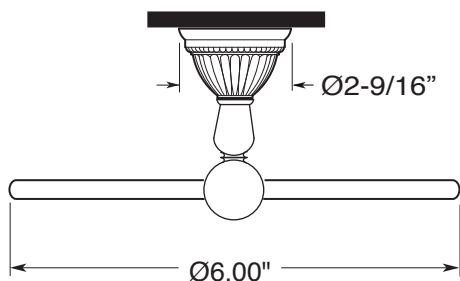

FEATURES:

- All brass construction.
- Available in all Sigma finishes. Warranty varies according to finish selection.
- Mounting bracket and screws are supplied.

Accessories

Series 66
Towel Ring
1.66TR00

TOP VIEW

FRONT VIEW

SIDE VIEW

Note: Measurements are subject to change or cancellation. No responsibility is assumed for use of superseded or voided pages.