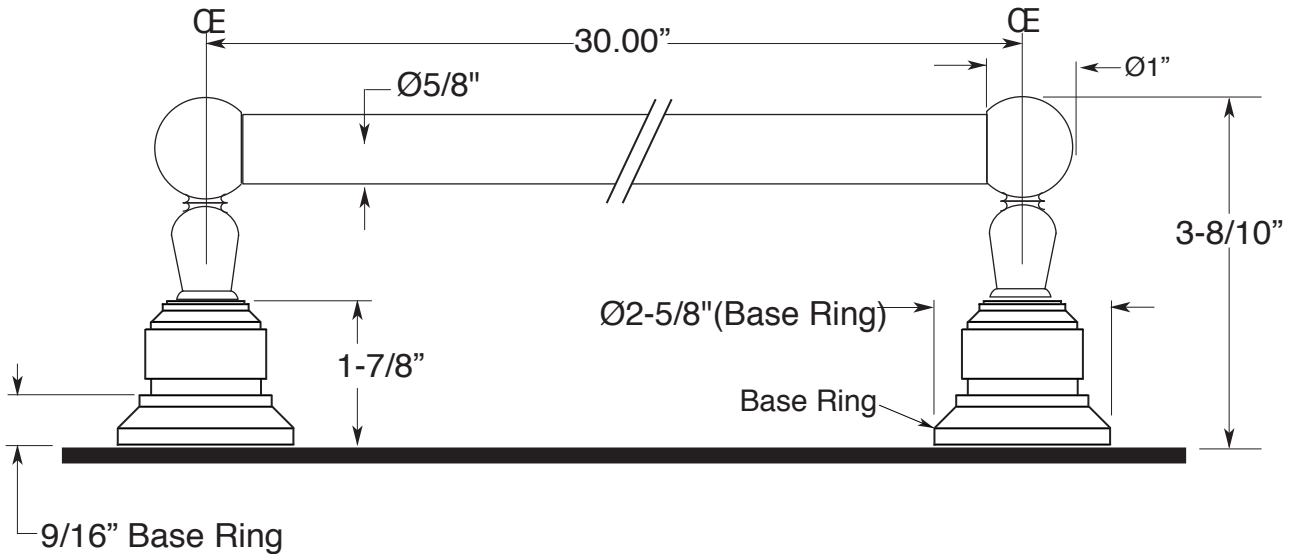

FEATURES:

- All brass construction.
- Available in all Sigma finishes. Warranty varies according to finish selection.
- Mounting bracket and screws are supplied.

Accessories

SERIES 62
30" Towel Bar

1.62TB30

Note: Measurements are subject to change or cancellation. No responsibility is assumed for use of superseded or voided pages.