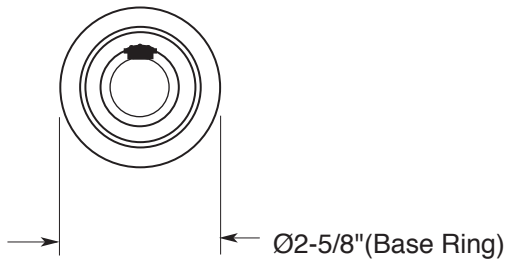

FEATURES:

- All brass construction.
- Available in all Sigma finishes. Warranty varies according to finish selection.
- Mounting bracket and screws are supplied.

Accessories

Series 62  
Robe Hook  
1.62RH00

TOP VIEW

FRONT VIEW

SIDE VIEW

Note: Measurements are subject to change or cancellation. No responsibility is assumed for use of superseded or voided pages.