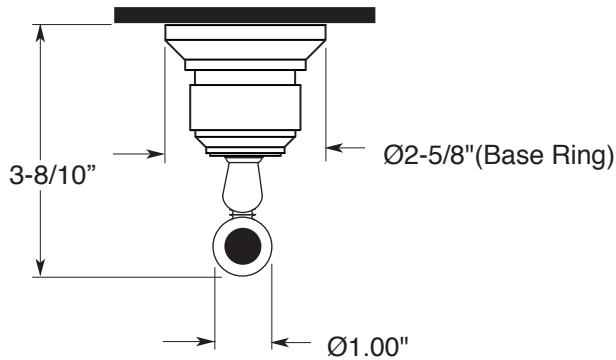

FEATURES:

- All brass construction.
- Available in all Sigma finishes. Warranty varies according to finish selection.
- Mounting bracket and screws are supplied.

Accessories

Series 62  
Robe Hook  
1.62RH00

TOP VIEW

FRONT VIEW

SIDE VIEW

Note: Measurements are subject to change or cancellation. No responsibility is assumed for use of superseded or voided pages.