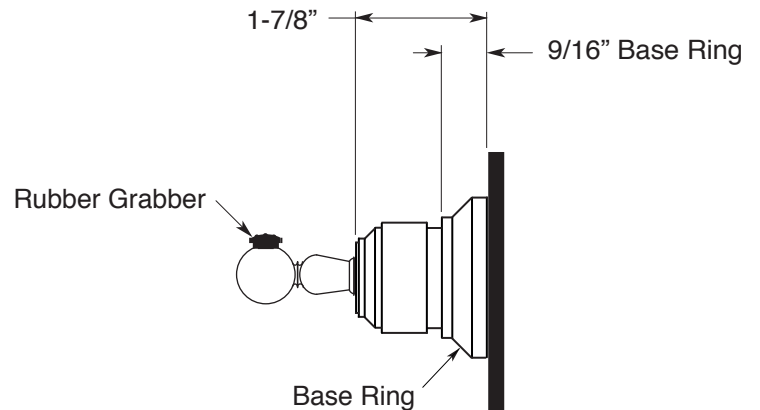

FEATURES:

- All brass construction.
- Available in all Sigma finishes. Warranty varies according to finish selection.
- Mounting bracket and screws are supplied.

Accessories

Series 62  
Robe Hook  
1.62RH00

TOP VIEW

FRONT VIEW

SIDE VIEW

Note: Measurements are subject to change or cancellation. No responsibility is assumed for use of superseded or voided pages.