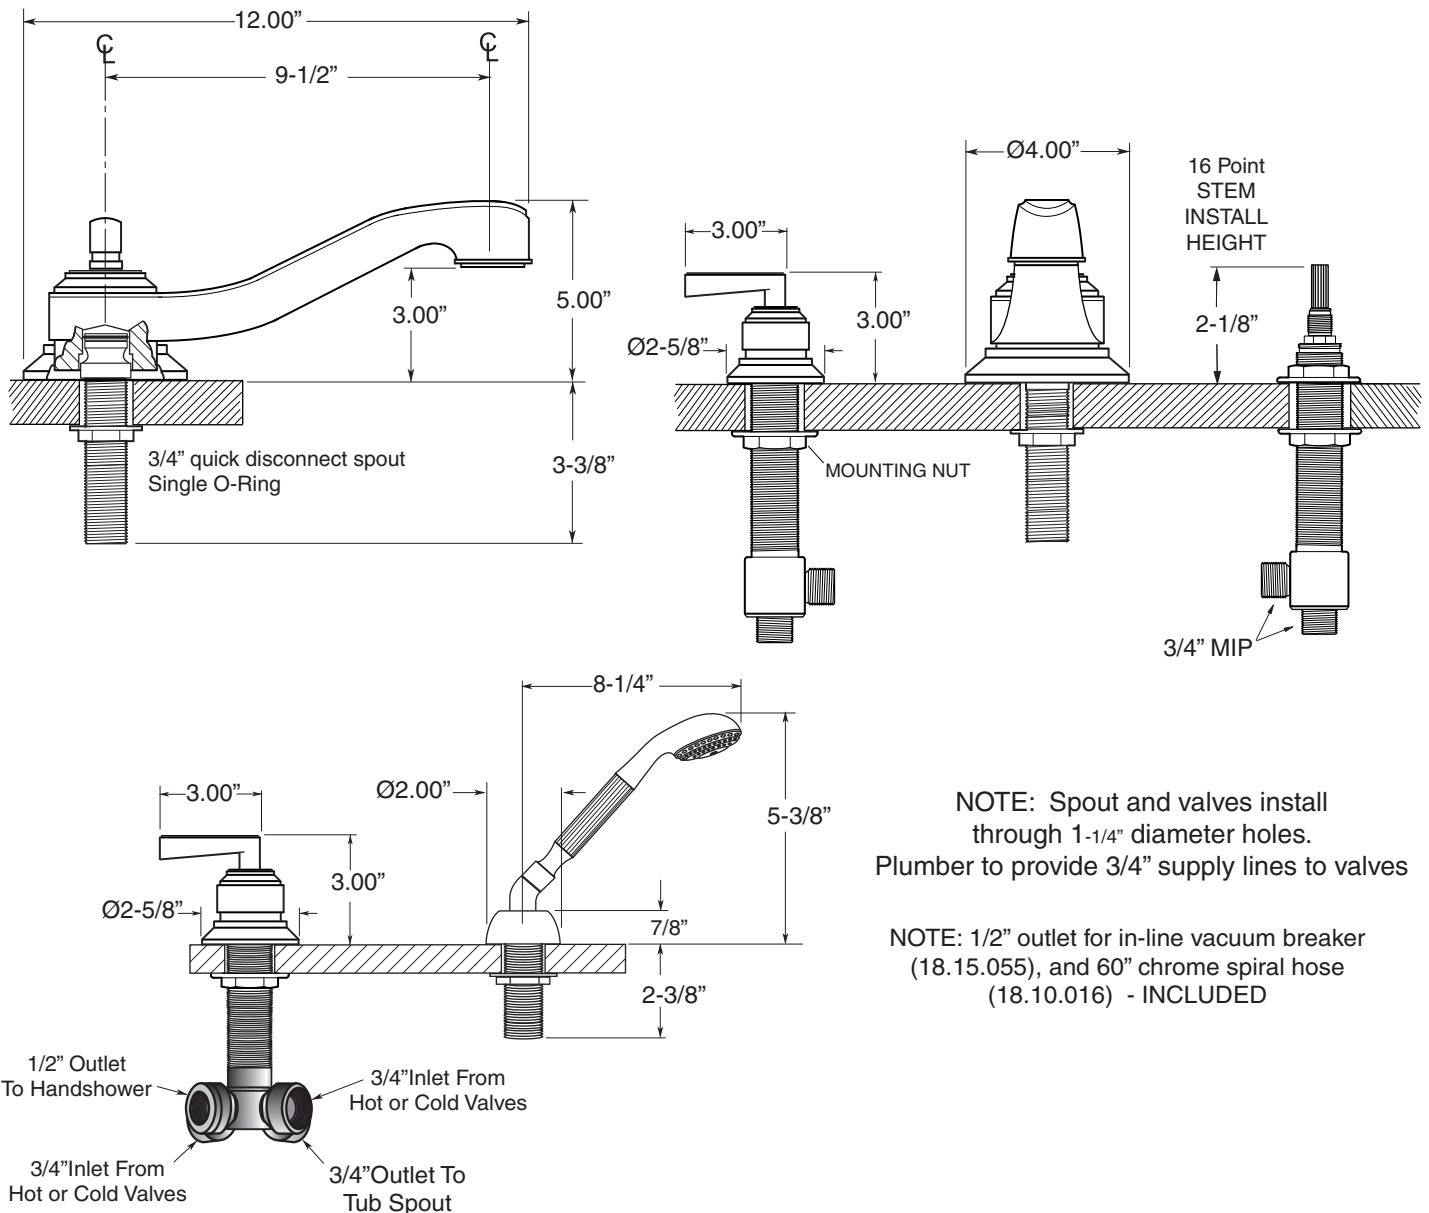

FEATURES:

- All brass construction.
- Lever style handle with setscrew attachment.
- 3/4" valve body with 1/4-turn ceramic disc cartridge.
- Available in all finishes. Warranty varies according to finish selection.
- Certified to meet and exceed the following codes and standards:
ASME A112.18.1-2005/CSAB 125.1-2005

Series 620

Moderne
Roman Tub Set with Deckmount
Handshower and Diverter
1.629393
(1.629393T - Trim only)

NOTE: Spout and valves install through 1-1/4" diameter holes.
Plumber to provide 3/4" supply lines to valves

NOTE: 1/2" outlet for in-line vacuum breaker (18.15.055), and 60" chrome spiral hose (18.10.016) - INCLUDED

Note: Measurements are subject to change or cancellation. No responsibility is assumed for use of superseded or voided pages.