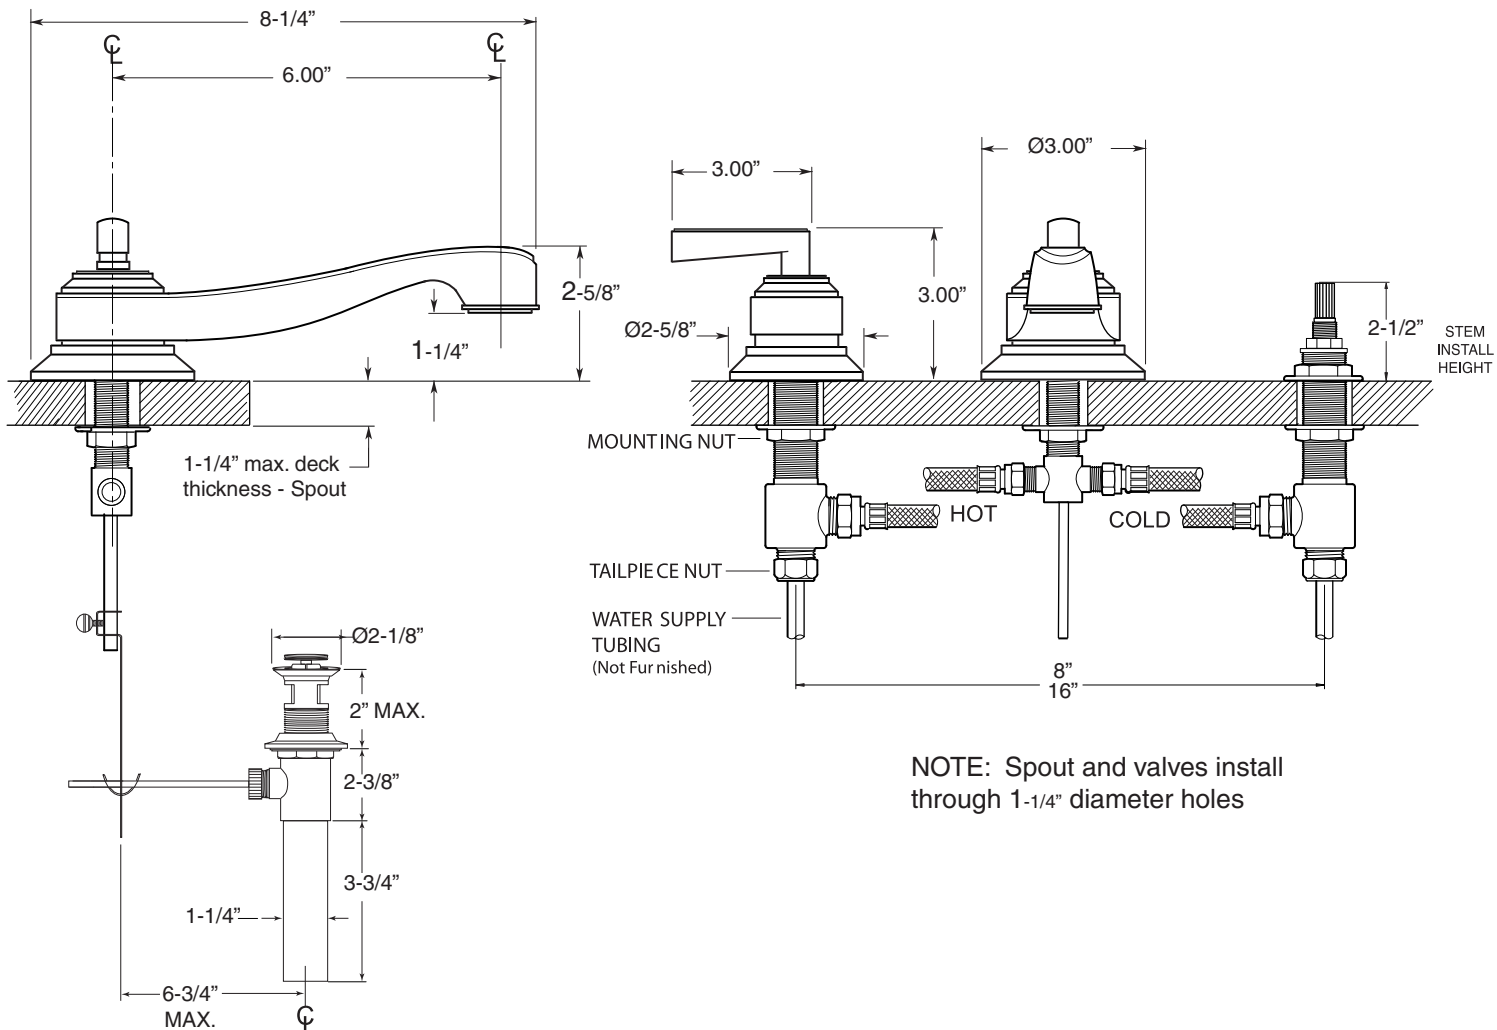

**FEATURES:**

- All brass construction. Flexible hoses designed to be installed on 8" to 16" centers. Includes pop-up style drain assembly.
- Lever style handle with setscrew attachment.
- 1/4-turn ceramic disc valve cartridge.
- Available in all finishes. Warranty varies according to finish selection.
- Standard aerator is limited to 1.5 gpm.
- Certified to meet and exceed the following codes and standards:  
ASME A112.18.1-2005/CSAB 125.1-2005

## Series 620

1.629308

Moderne

Widespread Lavatory Set

NOTE: Spout and valves install through 1-1/4" diameter holes

Note: Measurements are subject to change or cancellation. No responsibility is assumed for use of superseded or voided pages.