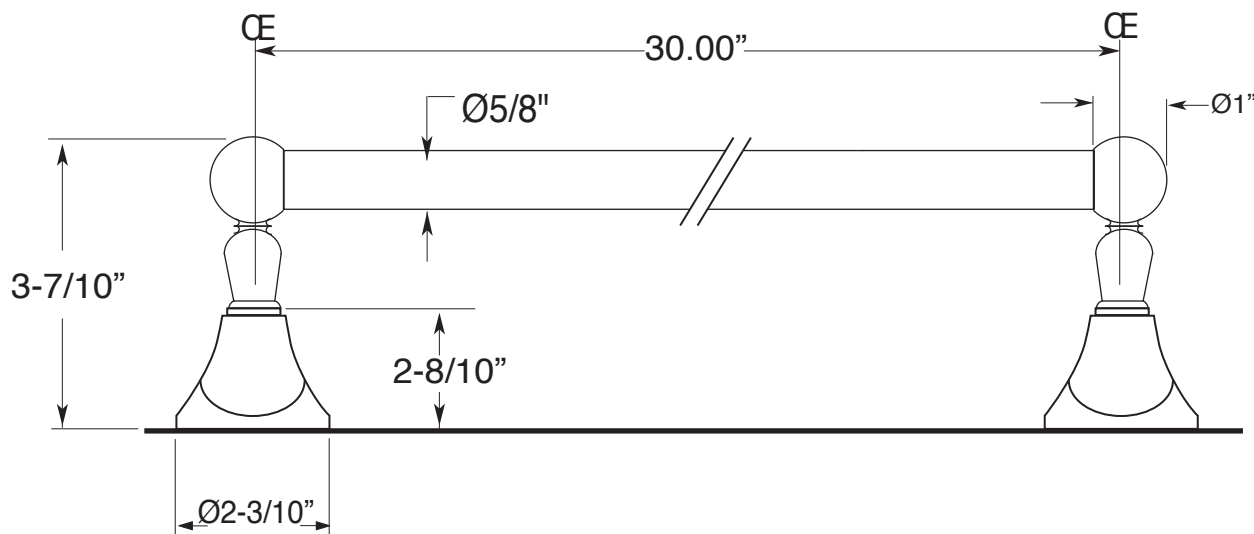

FEATURES:

- All brass construction.
- Available in all Sigma finishes. Warranty varies according to finish selection.
- Mounting bracket and screws are supplied.

Accessories

Series 60
30" Towel Bar

1.60TB30

Note: Measurements are subject to change or cancellation. No responsibility is assumed for use of superseded or voided pages.