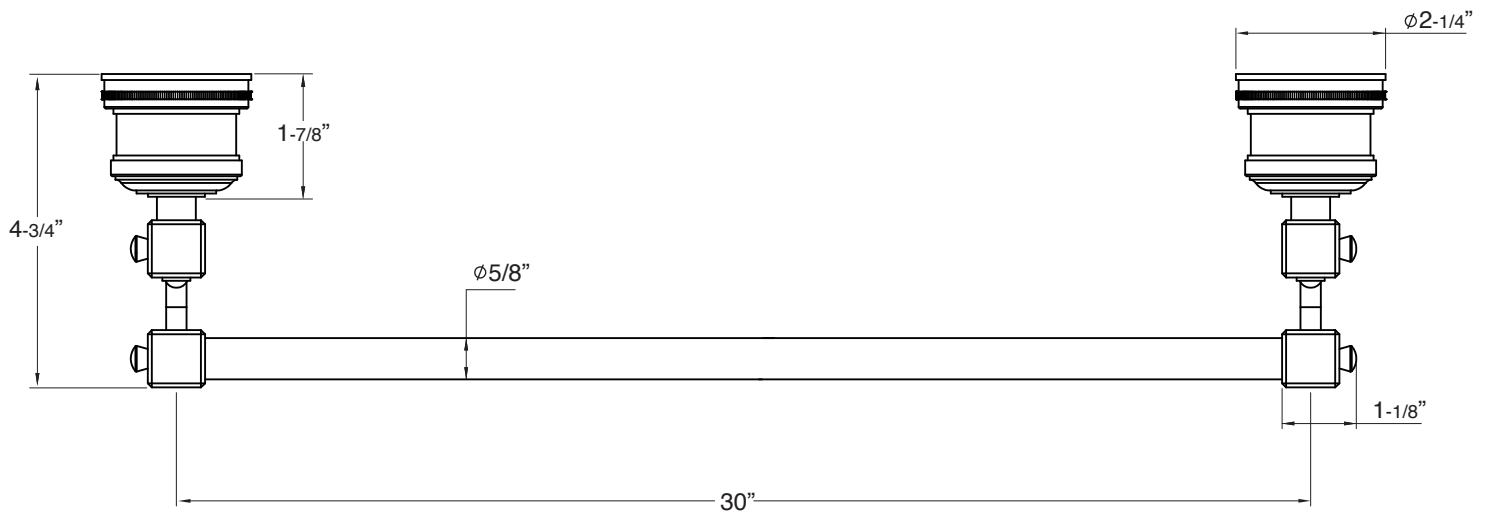

FEATURES:

- All brass construction.
- Available in all Sigma finishes.
- Warranty varies according to finish selection.
- Mounting bracket and screws are supplied.

Accessories

Series 53
30" Towel Bar
1.53TB30

Note: Measurements are subject to change or cancellation. No responsibility is assumed for use of superseded or voided pages.