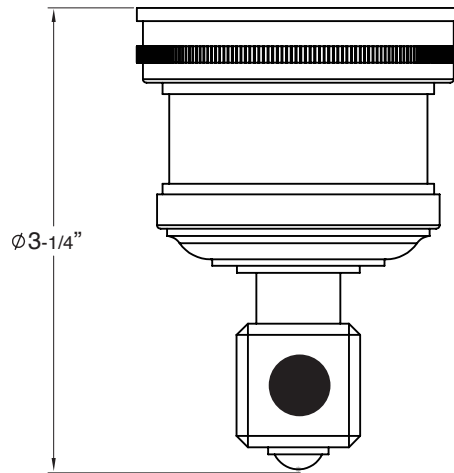

FEATURES:

- All brass construction.
- Available in all Sigma finishes.
- Warranty varies according to finish selection.
- Mounting bracket and screws are supplied.

Accessories

Series 53
Robe Hook
1.53RH00

TOP VIEW

SIDE VIEW

Note: Measurements are subject to change or cancellation. No responsibility is assumed for use of superseded or voided pages.