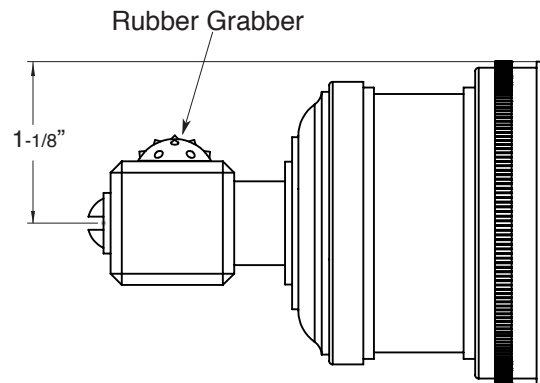

FEATURES:

- All brass construction.
- Available in all Sigma finishes.
- Warranty varies according to finish selection.
- Mounting bracket and screws are supplied.

Accessories

Series 53
Robe Hook
1.53RH00

TOP VIEW

SIDE VIEW

Note: Measurements are subject to change or cancellation. No responsibility is assumed for use of superseded or voided pages.