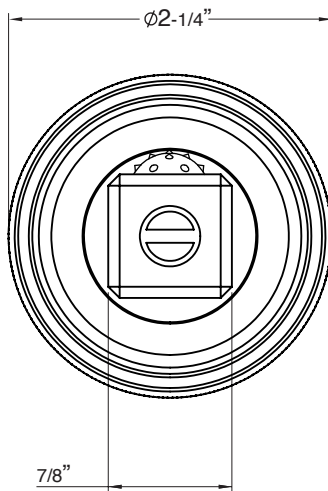

FEATURES:

- All brass construction.
- Available in all Sigma finishes.
- Warranty varies according to finish selection.
- Mounting bracket and screws are supplied.

Accessories

Series 53
Robe Hook
1.53RH00

TOP VIEW

SIDE VIEW

Note: Measurements are subject to change or cancellation. No responsibility is assumed for use of superseded or voided pages.