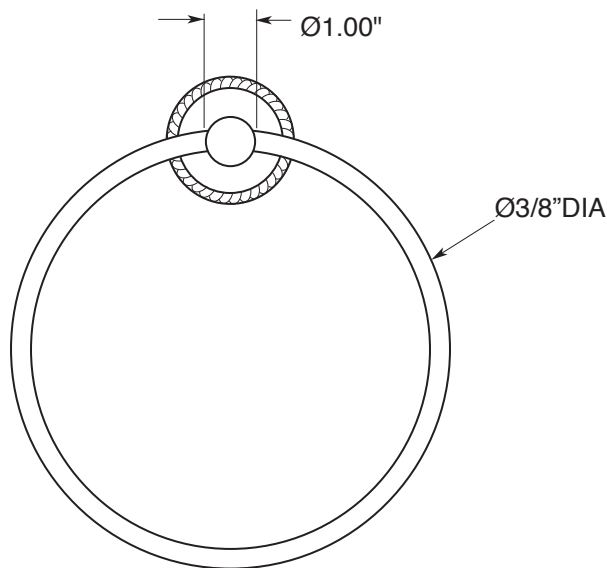

FEATURES:

- All brass construction.
- Available in all Sigma finishes. Warranty varies according to finish selection.
- Mounting bracket and screws are supplied.

Accessories

Series 44
Towel Ring
1.44TR00

TOP VIEW

FRONT VIEW

SIDE VIEW

Note: Measurements are subject to change or cancellation. No responsibility is assumed for use of superseded or voided pages.