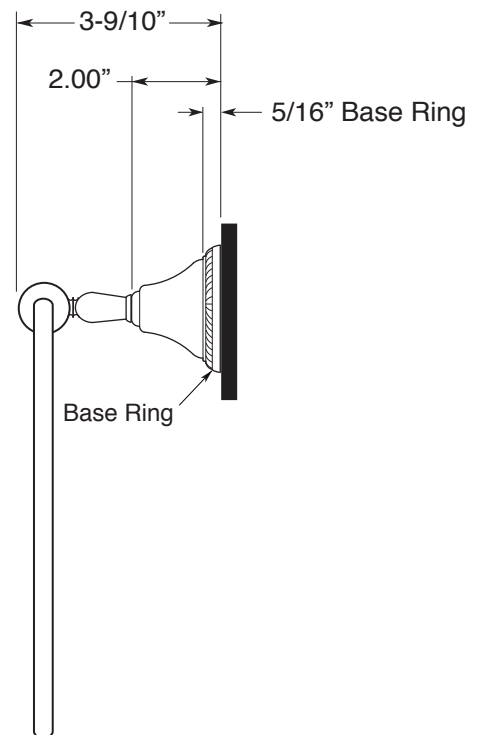

FEATURES:

- All brass construction.
- Available in all Sigma finishes. Warranty varies according to finish selection.
- Mounting bracket and screws are supplied.

Accessories

Series 44
Towel Ring
1.44TR00

TOP VIEW

FRONT VIEW

SIDE VIEW

Note: Measurements are subject to change or cancellation. No responsibility is assumed for use of superseded or voided pages.