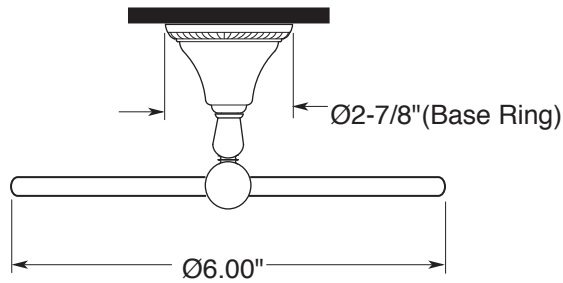

FEATURES:

- All brass construction.
- Available in all Sigma finishes. Warranty varies according to finish selection.
- Mounting bracket and screws are supplied.

Accessories

Series 44
Towel Ring
1.44TR00

TOP VIEW

FRONT VIEW

SIDE VIEW

Note: Measurements are subject to change or cancellation. No responsibility is assumed for use of superseded or voided pages.