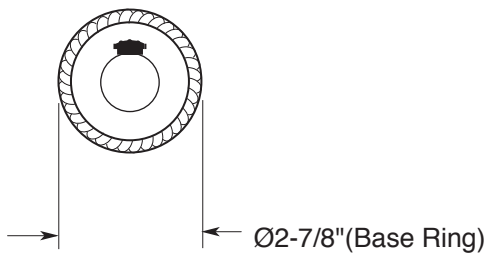

FEATURES:

- All brass construction.
- Available in all Sigma finishes. Warranty varies according to finish selection.
- Mounting bracket and screws are supplied.

Accessories

Series 44
Robe Hook
1.44RH00

TOP VIEW

FRONT VIEW

SIDE VIEW

Note: Measurements are subject to change or cancellation. No responsibility is assumed for use of superseded or voided pages.