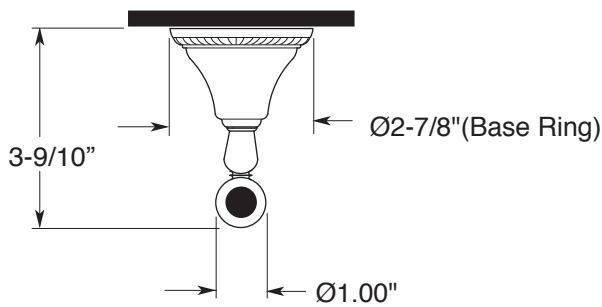

FEATURES:

- All brass construction.
- Available in all Sigma finishes. Warranty varies according to finish selection.
- Mounting bracket and screws are supplied.

Accessories

Series 44
Robe Hook
1.44RH00

TOP VIEW

FRONT VIEW

SIDE VIEW

Note: Measurements are subject to change or cancellation. No responsibility is assumed for use of superseded or voided pages.