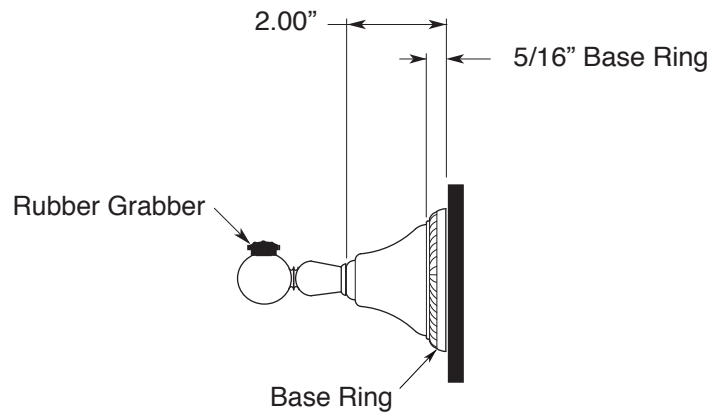

FEATURES:

- All brass construction.
- Available in all Sigma finishes. Warranty varies according to finish selection.
- Mounting bracket and screws are supplied.

Accessories

Series 44
Robe Hook
1.44RH00

TOP VIEW

FRONT VIEW

SIDE VIEW

Note: Measurements are subject to change or cancellation. No responsibility is assumed for use of superseded or voided pages.