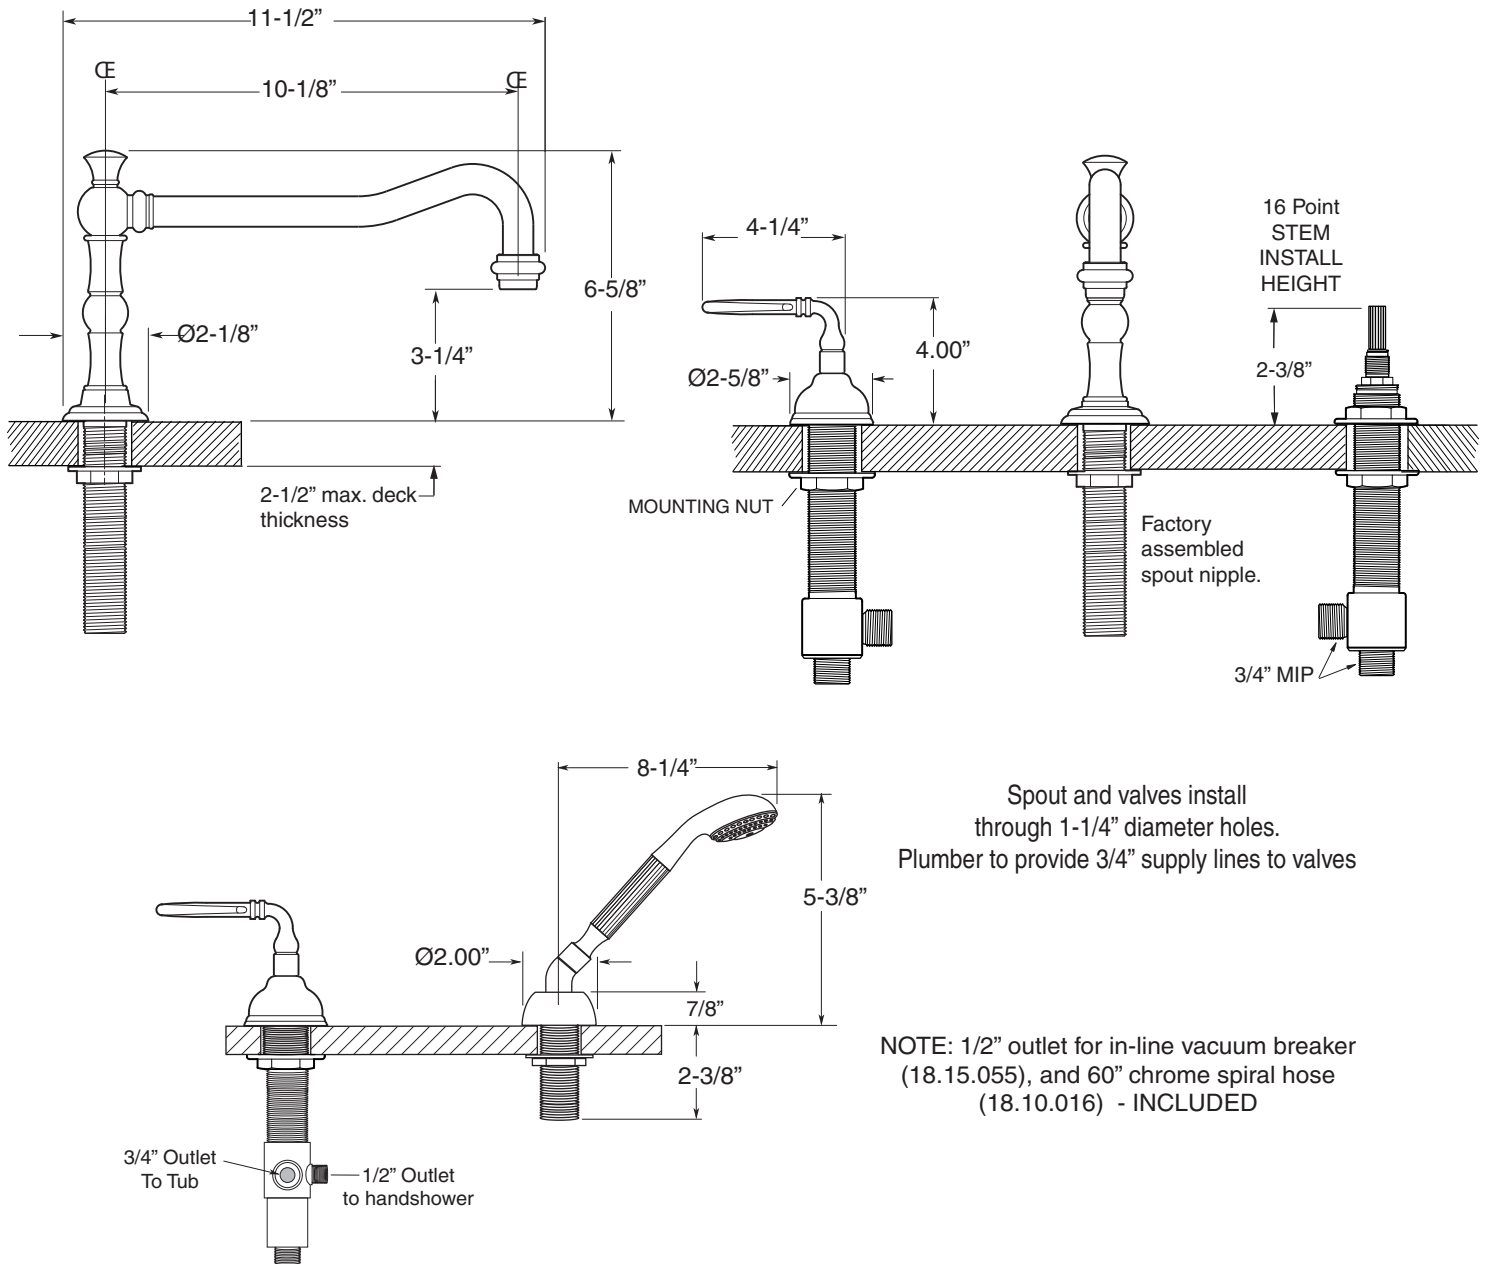

FEATURES:

- All brass construction
- Loop lever style handles with setscrew attachment.
- 3/4" valve bodies with 1/4 turn ceramic disc cartridge.
- Available in all finishes. Warranty varies according to finish selection.
- Certified to meet or exceed the following codes and standards:
ASME A112.18.1/CSAB 125.1-2011

Bordeaux
Roman Tub Set with Deckmount
Handshower and Diverter
1.356493
(1.356493T - Trim only)

Note: Measurements are subject to change or cancellation. No responsibility is assumed for use of superseded or voided pages.