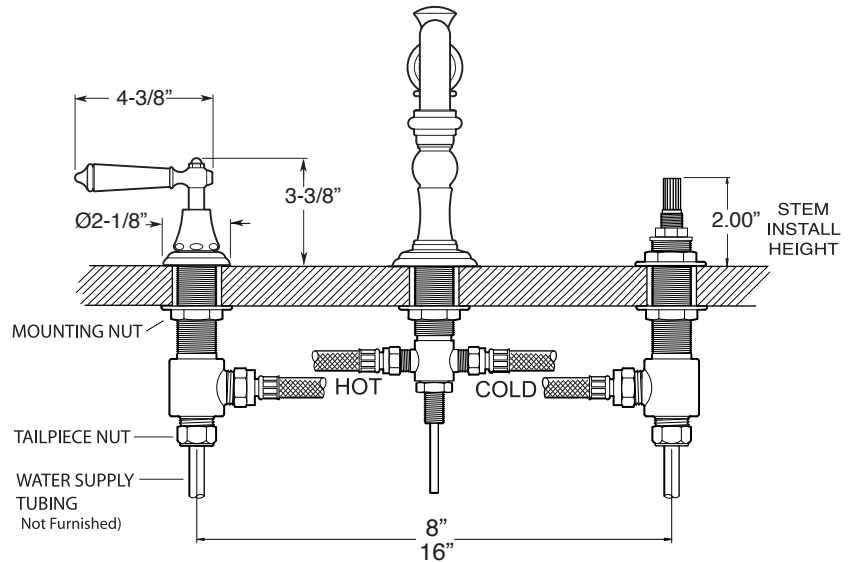

FEATURES:

- All brass construction. Flexible hoses designed to be installed on 8" to 16" centers. Includes pop-up style drain assembly.
- Lever style handles with decorative screw attachment.
- 1/4-turn ceramic disc valve cartridge.
- Available in all finishes. Warranty varies according to finish selection.
- Standard aerator is limited to 1.2 gpm.
- Certified to meet or exceed the following codes and standards:
ASME A112.18.1/CSAB 125.1-2012

Series 350

1.355908

Monte Carlo

Widespread Lavatory Set

NOTE: Spout and valves install through 1-1/4" diameter holes