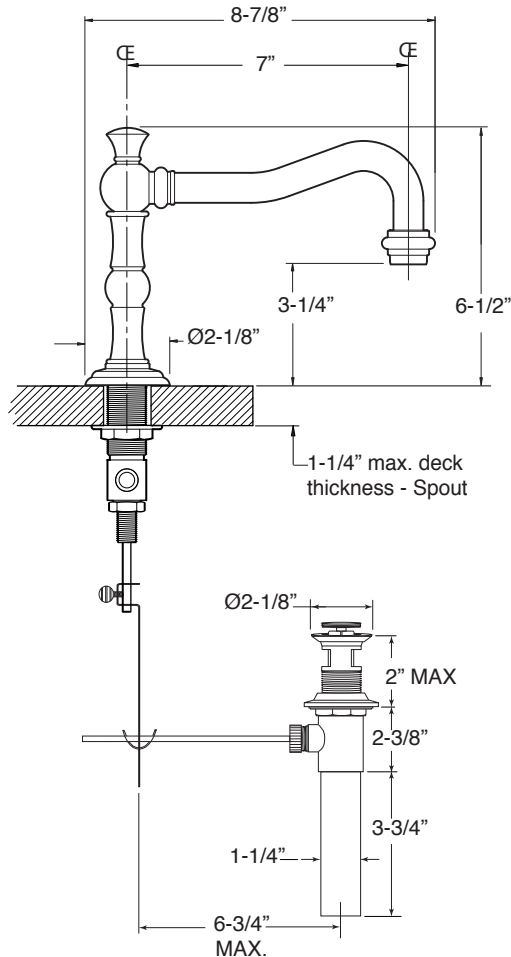

FEATURES:

- All brass construction. Flexible hoses designed to be installed on 8" to 16" centers. Includes pop-up style drain assembly.
- Lever style handles with decorative screw attachment.
- 1/4-turn ceramic disc valve cartridge.
- Available in all finishes. Warranty varies according to finish selection.
- Standard aerator is limited to 1.2 gpm.
- Certified to meet or exceed the following codes and standards:
ASME A112.18.1/CSAB 125.1-2012

Series 350

1.355908

Monte Carlo

Widespread Lavatory Set

NOTE: Spout and valves install through 1-1/4" diameter holes