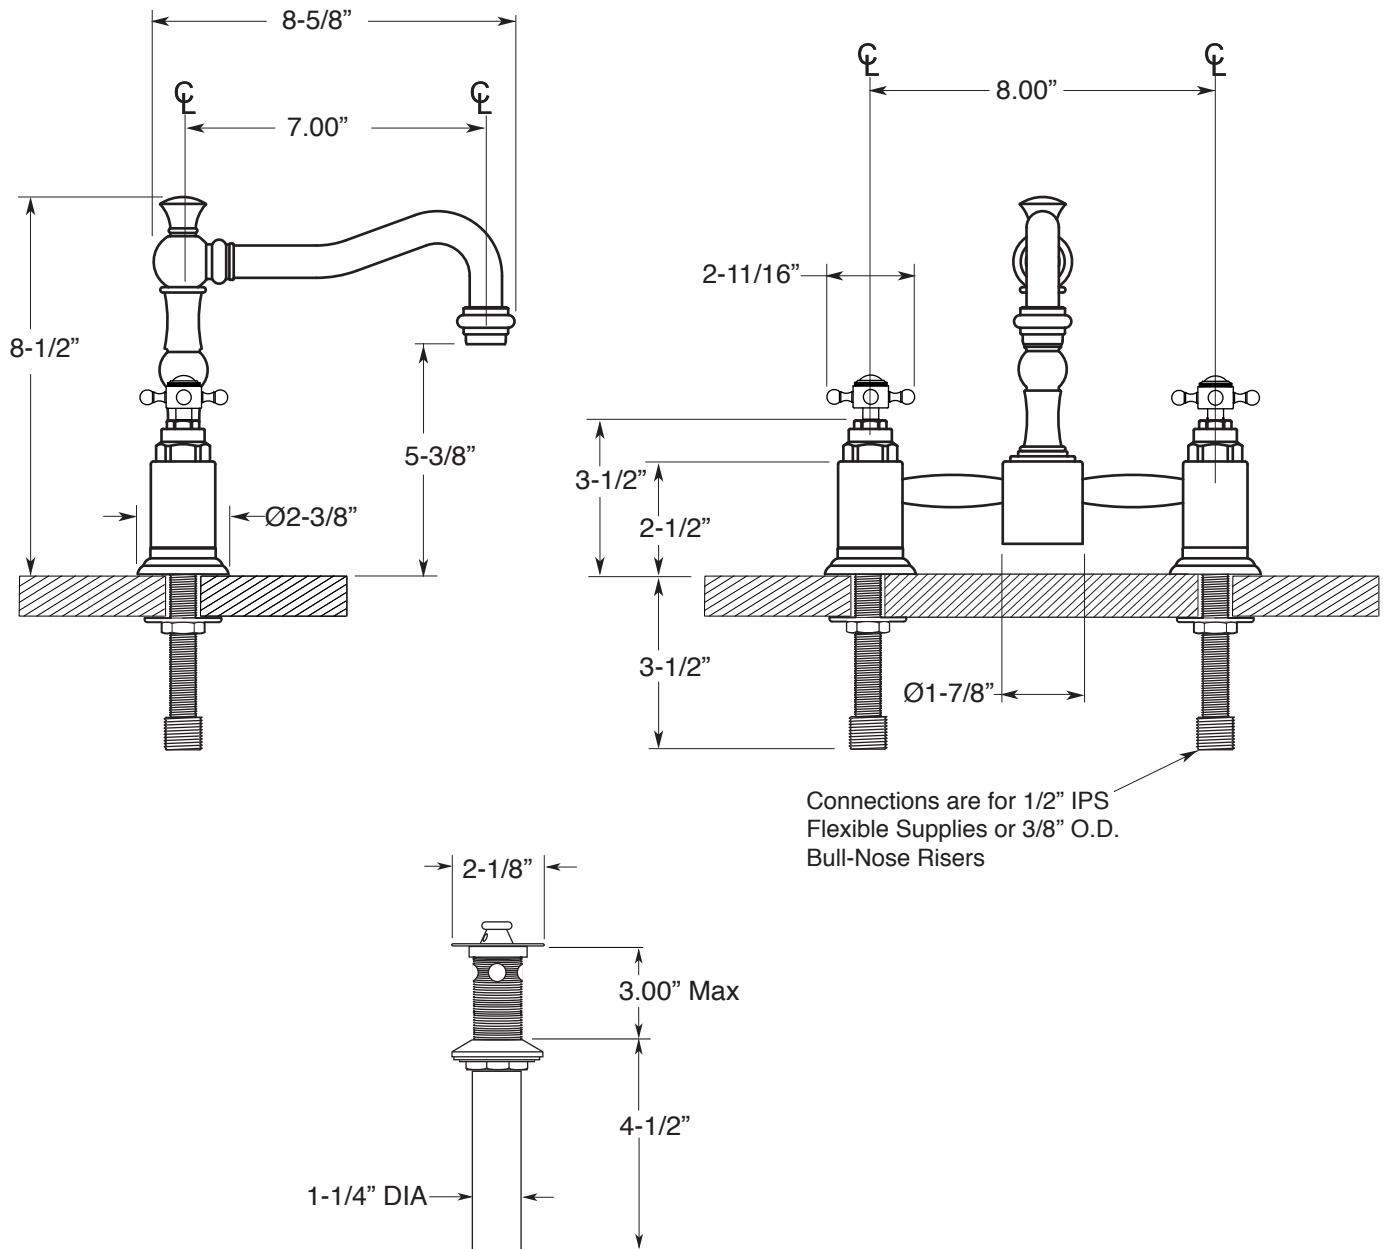

FEATURES:

- All brass construction.
- Flexible hose connections.
- Includes lift & turn drain with overflow P/N 18.11.042
- Replacement cartridge P/N: 18.30.029-cold / 18.30.030-hot
- Available in all finishes. Warranty varies according to finish selection.
- Standard aerator is limited to 1.2 gpm.
- Certified to meet or exceed the following codes and standards:
ASME A112.18.1/CSA B125.1-2012

Series 350

**Pillar Lavatory Set
(Swivel Spout)
St. Michel Handle**

1.3555034

Note: Measurements are subject to change or cancellation. No responsibility is assumed for use of superseded or voided pages.