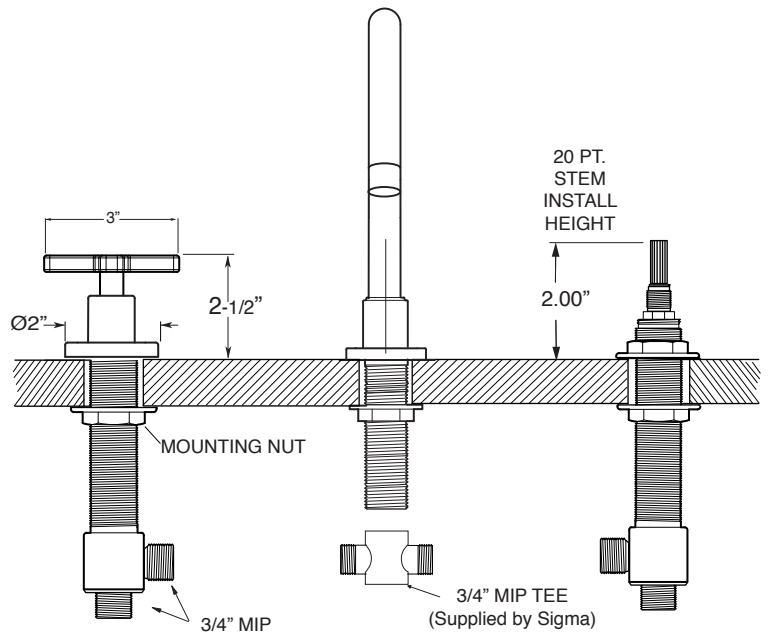

**FEATURES:**

- All brass construction.
- T-handle style with inside screw attachment.
- 3/4" valve bodies with 20 pt. 1/4-turn ceramic disc cartridge.
- Available in all finishes. Warranty varies according to finish.
- Certified to meet or exceed the following codes and standards:  
ASME A112.18.1/CSAB 125.1-2011

**Series 3400**

**Roman Tub Set  
Carina X Handle**

**1.343077**  
(1.343077T - Trim Only)

**NOTE:** Spout and valves install through 1-1/4" diameter holes.  
Plumber to provide 3/4" supply lines to valves