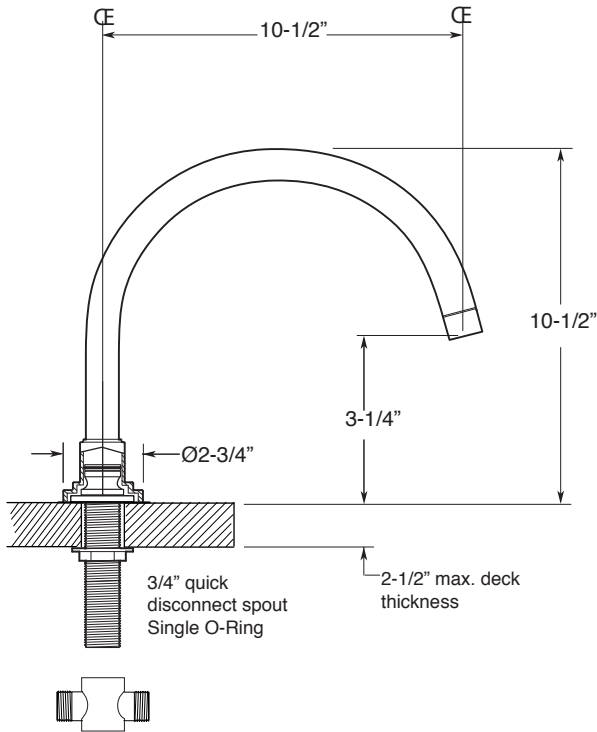

**FEATURES:**

- All brass construction.
- T-handle style with inside screw attachment.
- 3/4" valve bodies with 20 pt. 1/4-turn ceramic disc cartridge.
- Available in all finishes. Warranty varies according to finish.
- Certified to meet or exceed the following codes and standards:  
ASME A112.18.1/CSAB 125.1-2011

**Series 3400**

**Roman Tub Set  
Carina X Handle**

**1.343077**  
(1.343077T - Trim Only)

**NOTE:** Spout and valves install through 1-1/4" diameter holes.  
Plumber to provide 3/4" supply lines to valves