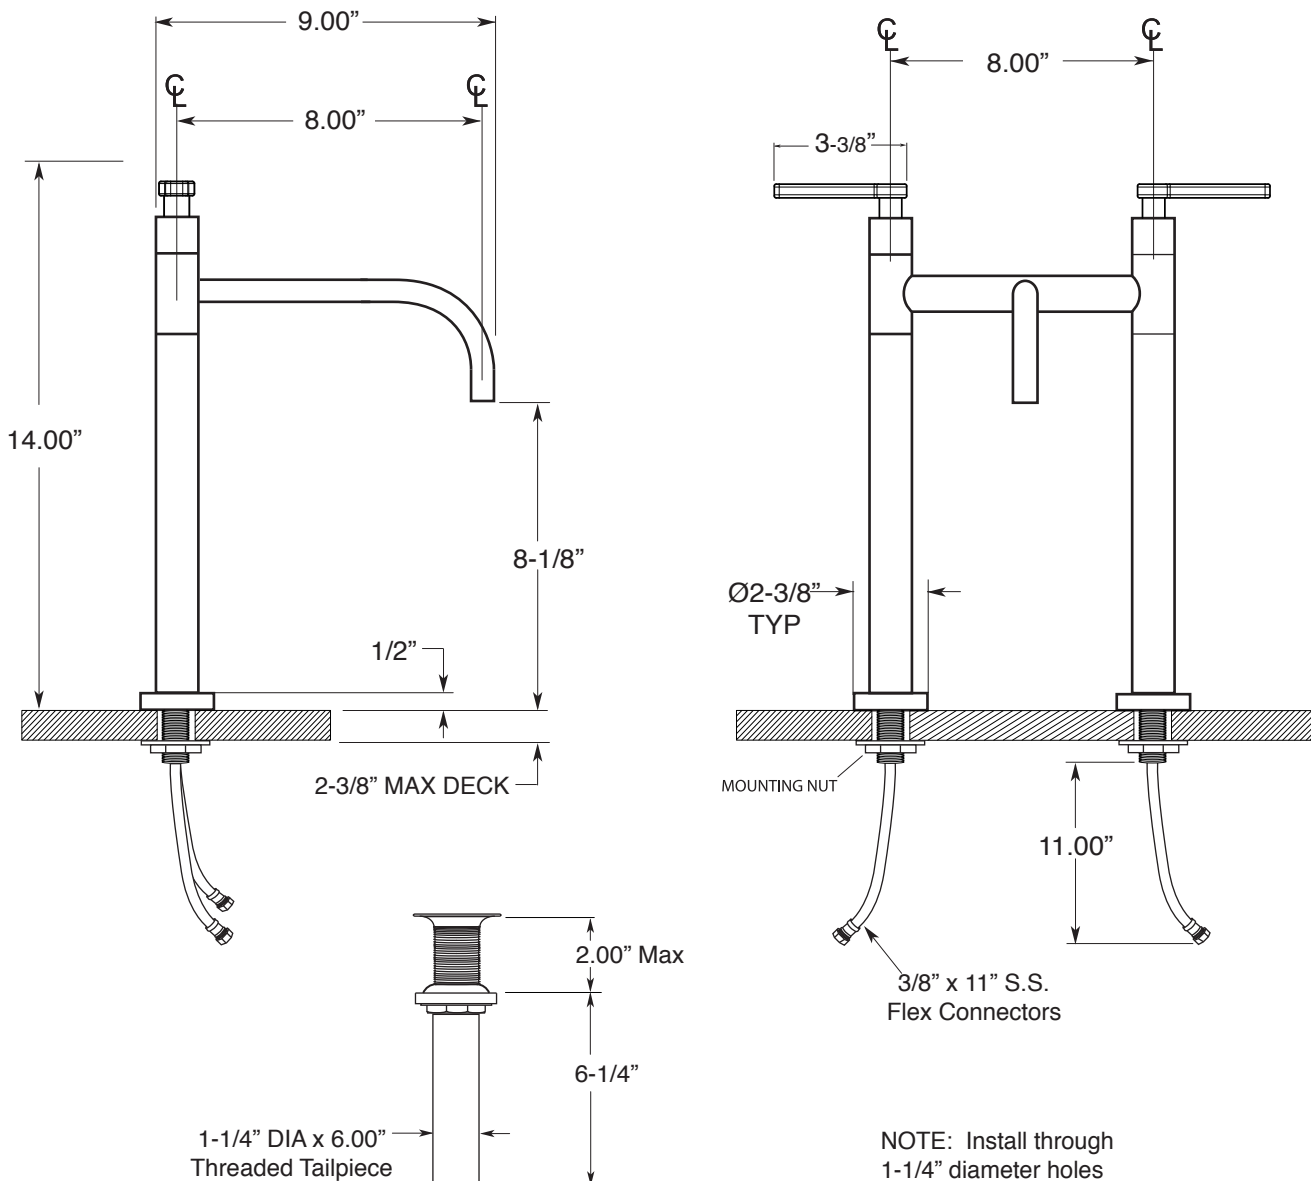

FEATURES:

- All brass construction.
- Flexible hose connections P/N 18.06.018
- Includes grid style drain without overflow P/N 18.11.120
- Concealed aerator requires special supplied blue removal key.
- Pre assembled handle & escutcheon.
- Replacement cartridge P/N: 18.30.035-cold / 18.30.036-hot
- Available in all finishes. Warranty varies according to finish selection.
- Standard aerator is limited to 1.2 gpm.
- Certified to meet and exceed the following codes and standards:
ASME A112.18.1-/CSA B125.1-2012.

Series 3400/4400

**Vessel Pillar Lavatory Set
Carina Handle**

1.3428035

Note: Measurements are subject to change or cancellation. No responsibility is assumed for use of superseded or voided pages.