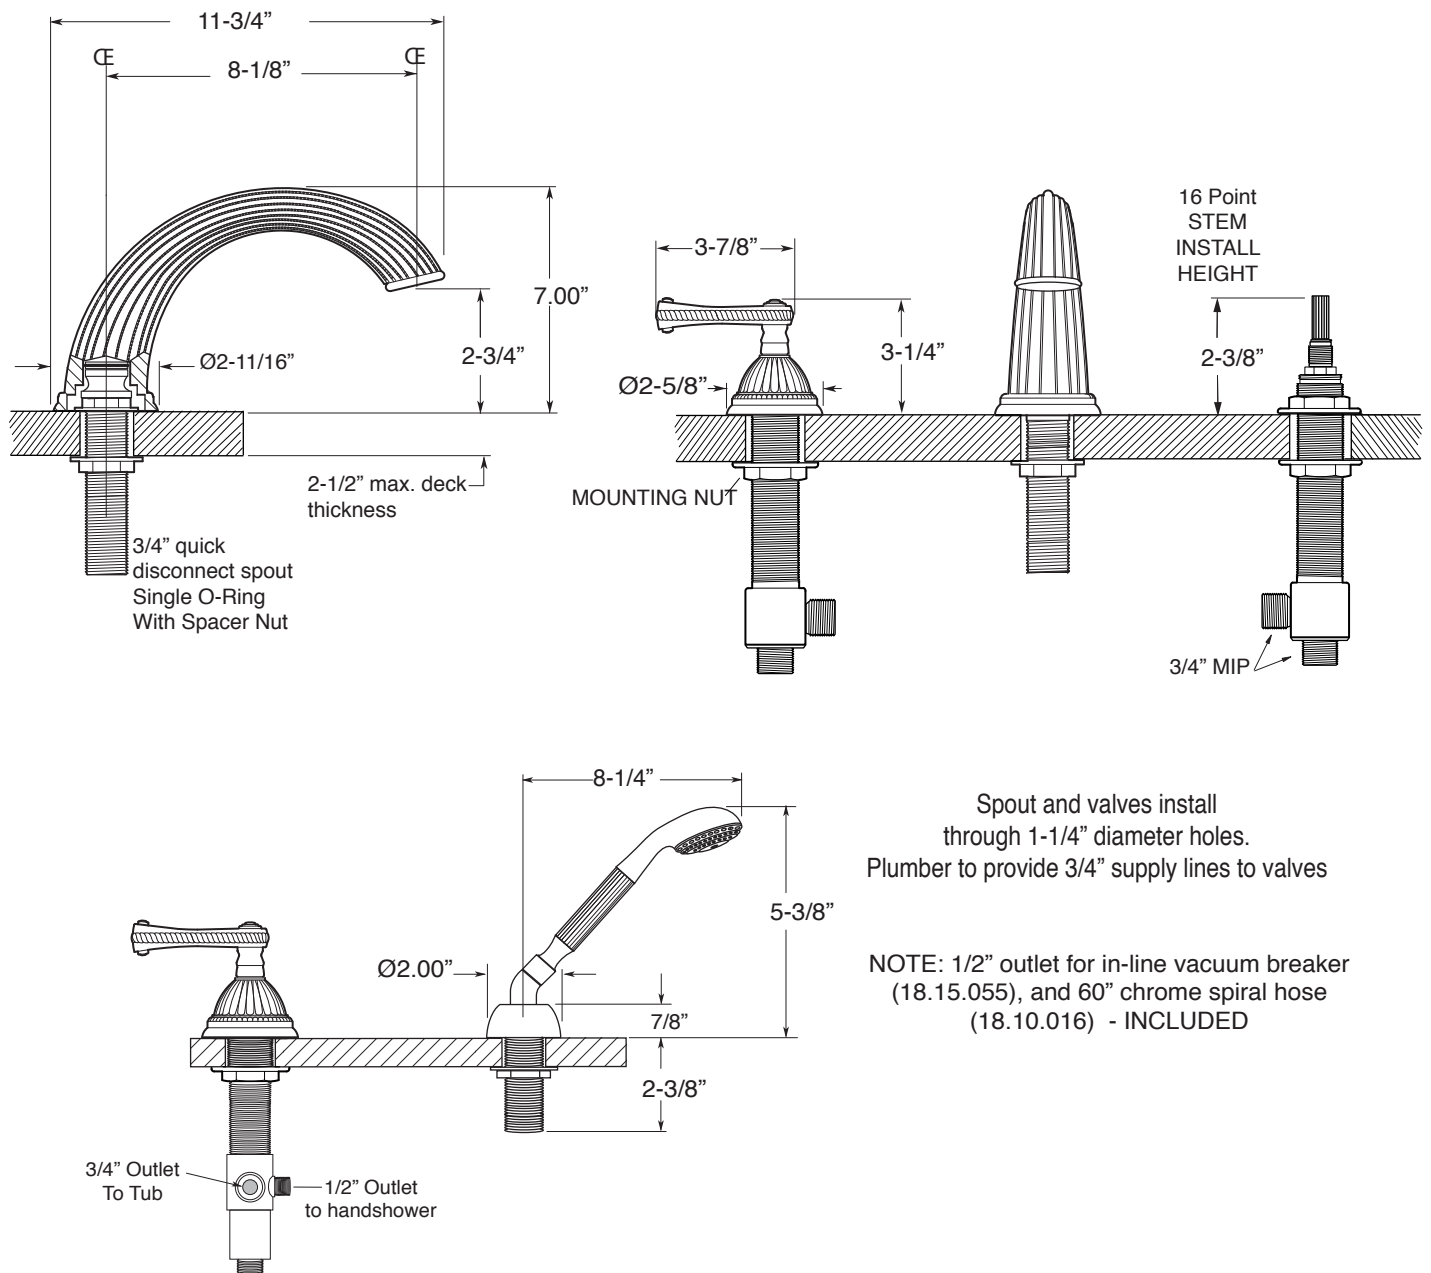

FEATURES:

- All brass construction.
- Curved rope lever style handles with top screw attachment.
- 3/4" valve bodies with 1/4-turn ceramic disc cartridge.
- Available in all finishes. Warranty varies according to finish.
- Certified to meet or exceed the following codes and standards:
ASME A112.18.1/CSAB 125.1-2011

Series 3200
Devon
Roman Tub Set with Deckmount
Handshower and Diverter
1.324593
(1.324593T - Trim only)

Spout and valves install through 1-1/4" diameter holes.
Plumber to provide 3/4" supply lines to valves

NOTE: 1/2" outlet for in-line vacuum breaker (18.15.055), and 60" chrome spiral hose (18.10.016) - INCLUDED

Note: Measurements are subject to change or cancellation. No responsibility is assumed for use of superseded or voided pages.