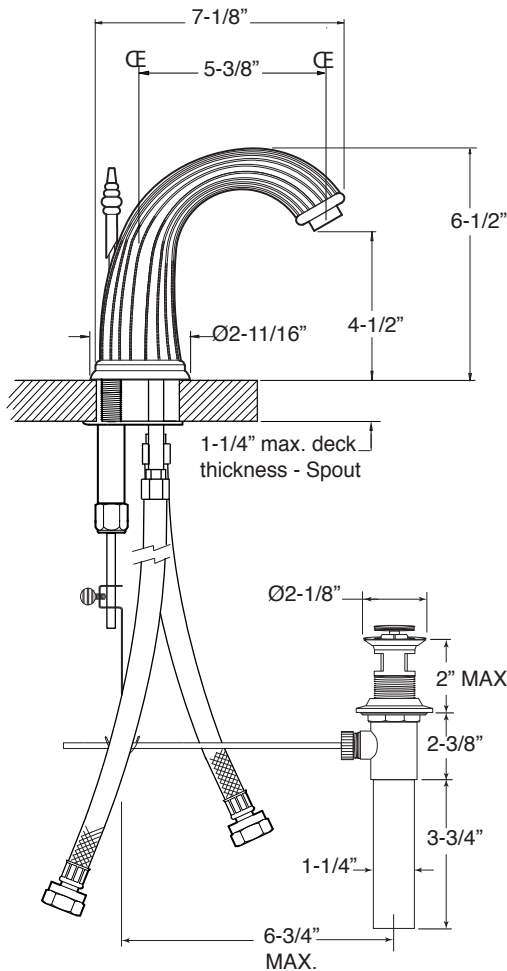

FEATURES:

- All brass construction. Flexible hoses designed to be installed on 8" to 16" centers. Includes pop-up style drain assembly.
- Curved rope lever style handles with top screw attachment.
- 1/4-turn ceramic disc valve cartridge.
- Available in all finishes. Warranty varies according to finish selection.
- Standard aerator is limited to 1.2 gpm.
- Certified to meet or exceed the following codes and standards:
ASME A112.18.1/CSAB 125.1-2012

Series 3200

1.324508

Devon

Widespread Lavatory Set

NOTE: Spout and valves install through 1-1/4" diameter holes