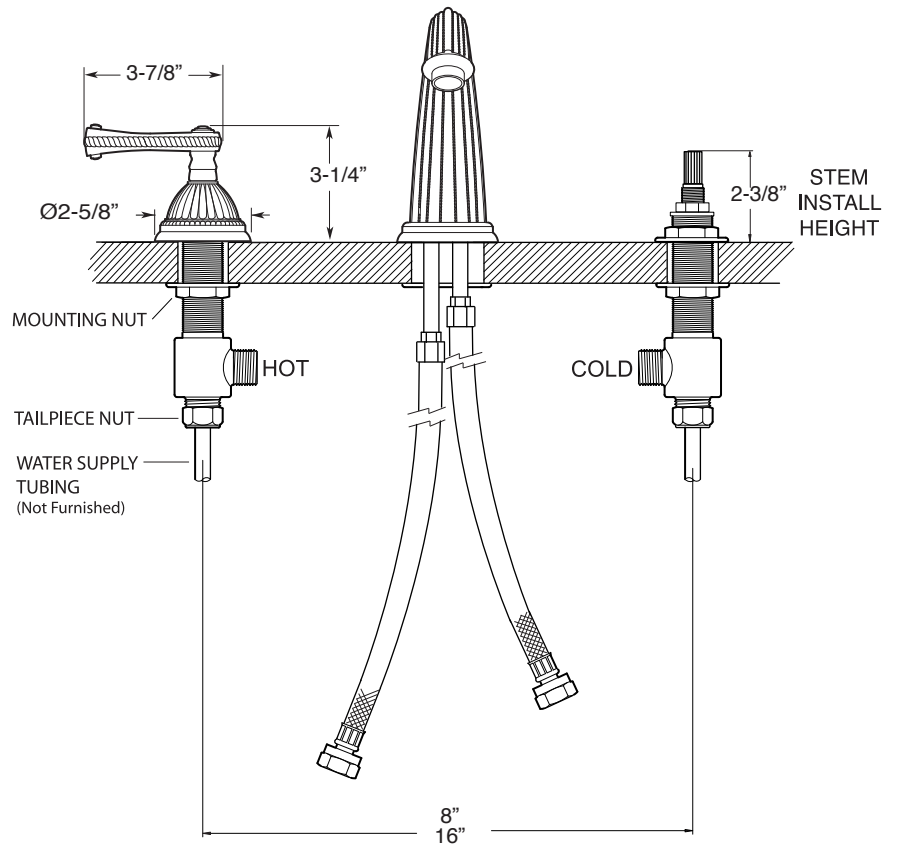

FEATURES:

- All brass construction. Flexible hoses designed to be installed on 8" to 16" centers. Includes pop-up style drain assembly.
- Curved rope lever style handles with top screw attachment.
- 1/4-turn ceramic disc valve cartridge.
- Available in all finishes. Warranty varies according to finish selection.
- Standard aerator is limited to 1.2 gpm.
- Certified to meet or exceed the following codes and standards:
ASME A112.18.1/CSAB 125.1-2012

Series 3200

1.324508

Devon

Widespread Lavatory Set

NOTE: Spout and valves install through 1-1/4" diameter holes