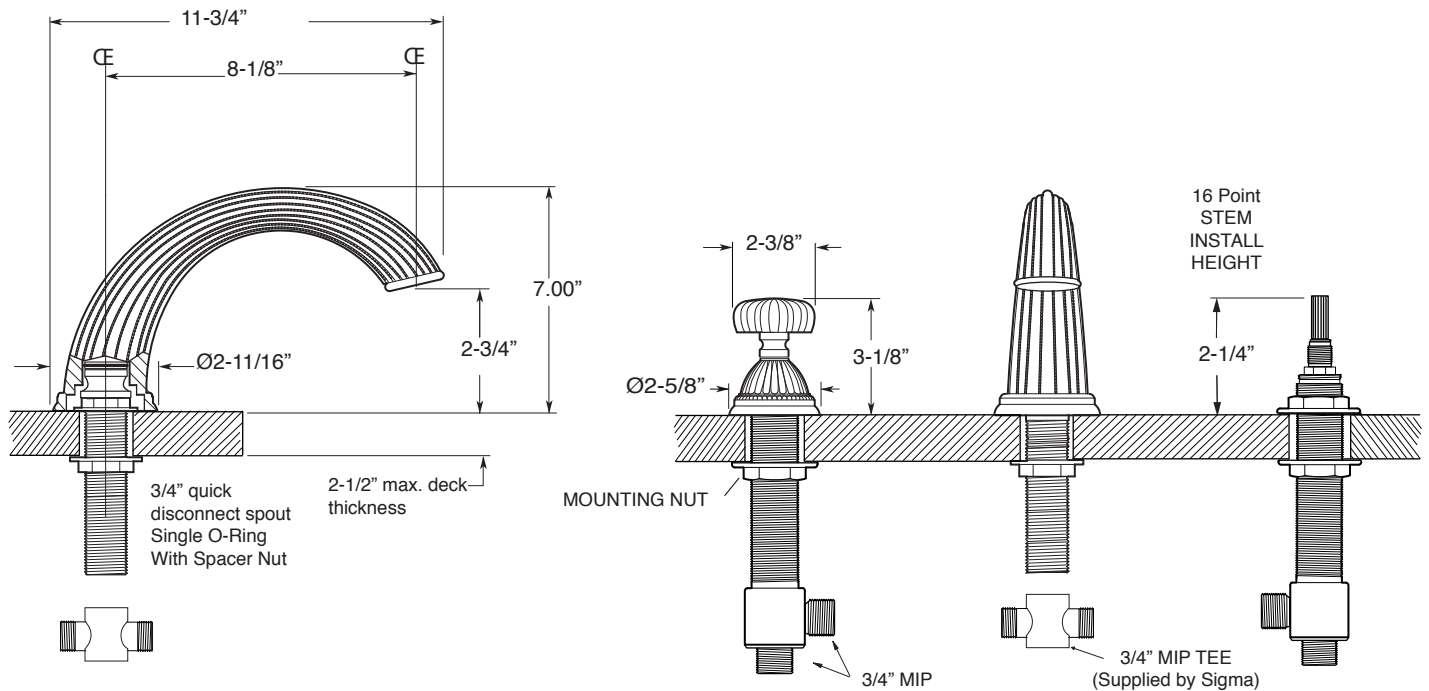

**FEATURES:**

- All brass construction.
- Melon style handle with setscrew attachment.
- 3/4" valve bodies with 1/4-turn ceramic disc cartridge.
- Available in all finishes. Warranty varies according to finish.
- Certified to meet or exceed the following codes and standards:  
ASME A112.18.1/CSAB 125.1-2011

**Series 3200**

**Roman Tub Set  
Madison Handle**

**1.324077**  
(1.324077T - Trim Only)

**NOTE:** Spout and valves install through 1-1/4" diameter holes.  
Plumber to provide 3/4" supply lines to valves