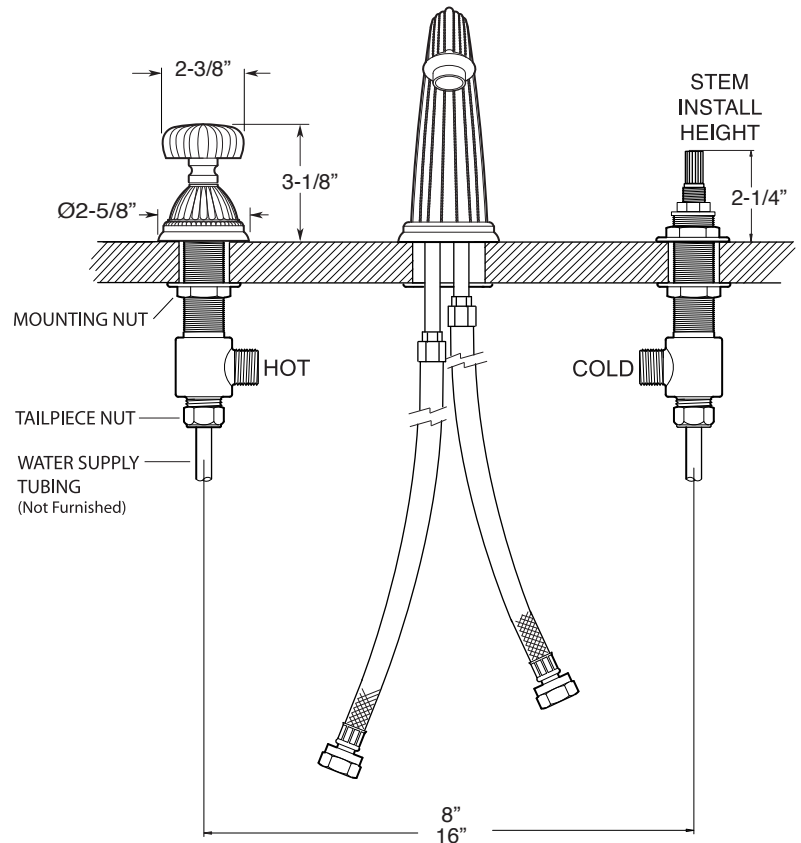

**FEATURES:**

- All brass construction. Flexible hoses designed to be installed on 8" to 16" centers. Includes pop-up style drain assembly.
- Melon style handle with setscrew attachment.
- 1/4-turn ceramic disc valve cartridge.
- Available in all finishes. Warranty varies according to finish selection.
- Standard aerator is limited to 1.2 gpm.
- Certified to meet or exceed the following codes and standards:  
ASME A112.18.1/CSAB 125.1-2012

## Series 3200

1.324008

Madison Elite

Widespread Lavatory Set

**NOTE:** Spout and valves install through 1-1/4" diameter holes