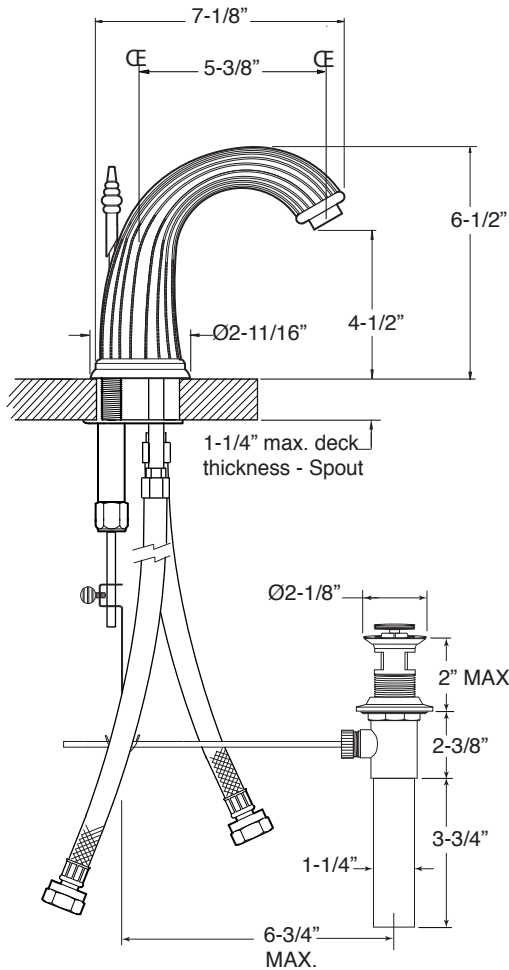

**FEATURES:**

- All brass construction. Flexible hoses designed to be installed on 8" to 16" centers. Includes pop-up style drain assembly.
- Melon style handle with setscrew attachment.
- 1/4-turn ceramic disc valve cartridge.
- Available in all finishes. Warranty varies according to finish selection.
- Standard aerator is limited to 1.2 gpm.
- Certified to meet or exceed the following codes and standards:  
ASME A112.18.1/CSAB 125.1-2012

## Series 3200

1.324008

Madison Elite

Widespread Lavatory Set

**NOTE:** Spout and valves install through 1-1/4" diameter holes