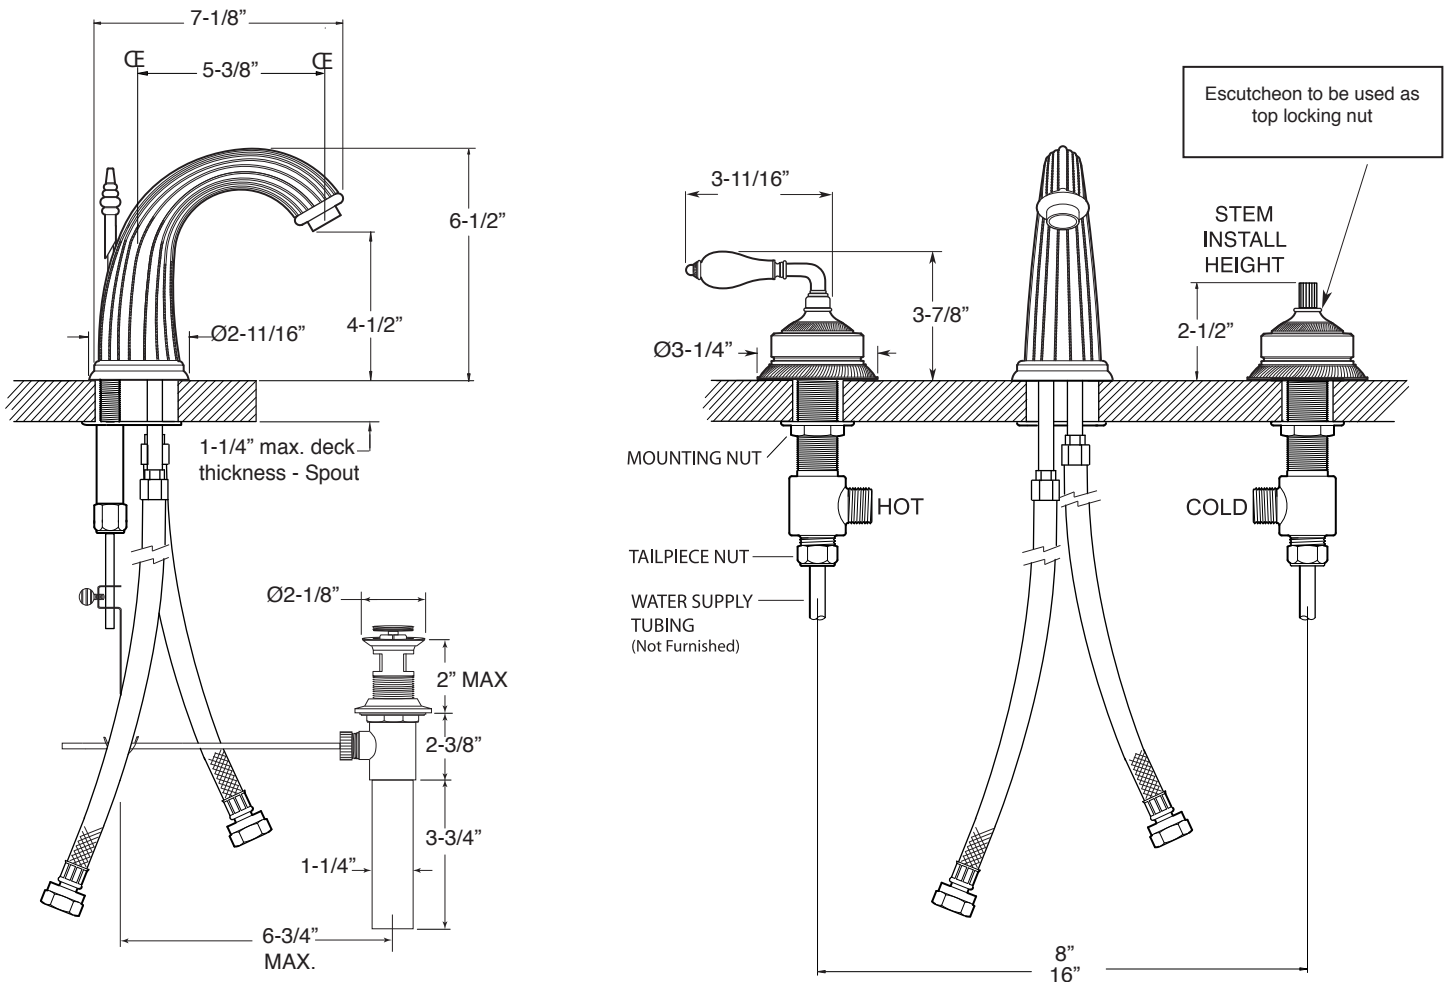

**FEATURES:**

- All brass construction. Flexible hoses designed to be installed on 8" to 16" centers.
- Includes pop-up style drain assembly.
- Marble lever style handle and escutcheon with setscrew attachment.
- 1/4-turn ceramic disc valve cartridge.
- Available in all finishes. Warranty varies according to finish selection.
- Standard aerator is limited to 1.2 gpm.
- Certified to meet or exceed the following codes and standards:  
ASME A112.18.1/CSAB 125.1-2012

## Series 3200

1.322508

Venezia

Widespread Lavatory Set

**NOTE:** Spout and valves install through 1-1/4" diameter holes

Note: Measurements are subject to change or cancellation. No responsibility is assumed for use of superseded or voided pages.